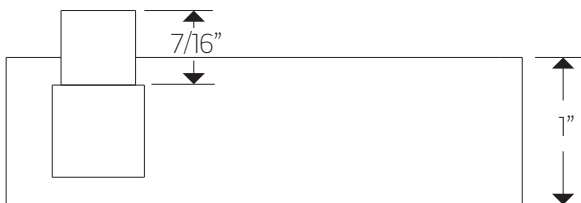

LT36

TECHNICAL DATA SHEET

toilet paper holder squ

artos

LT36

OPERATING SPECIFICATIONS

toilet paper holder squ

BRUSHED NICKEL(BN)