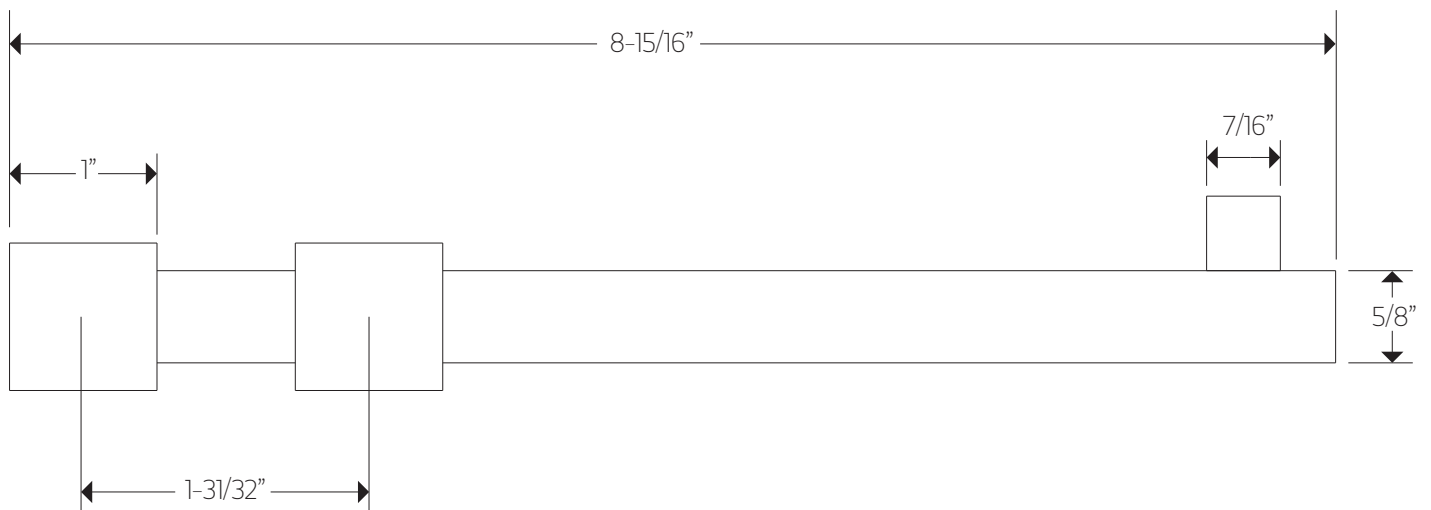

LT36

TECHNICAL DATA SHEET

toilet paper holder squ

artos

LT36

OPERATING SPECIFICATIONS

toilet paper holder squ

BRUSHED NICKEL(BN)