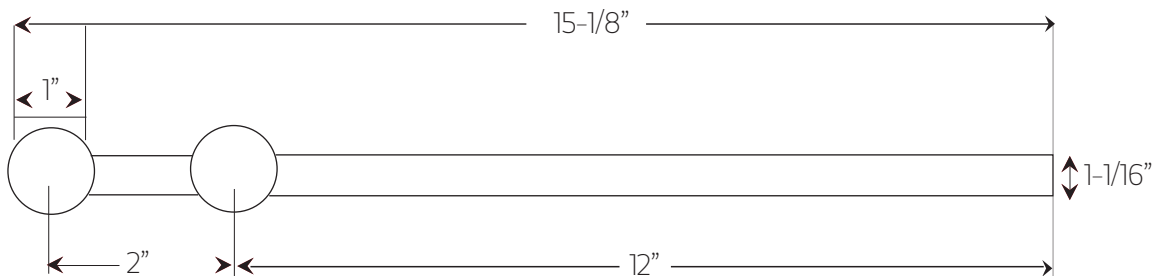

# artos<sup>®</sup>

LT08

towel bar 12" round

## TECHNICAL DATA SHEET

Total Dimensions  
Depth: 3-3/8"  
Width: 15-1/8"  
Height: 1"