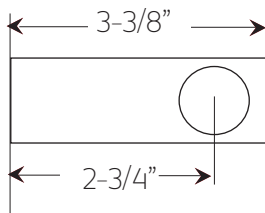

# artos<sup>®</sup>

LT08

towel bar 12" round

## TECHNICAL DATA SHEET

Total Dimensions  
Depth: 3-3/8"  
Width: 15-1/8"  
Height: 1"