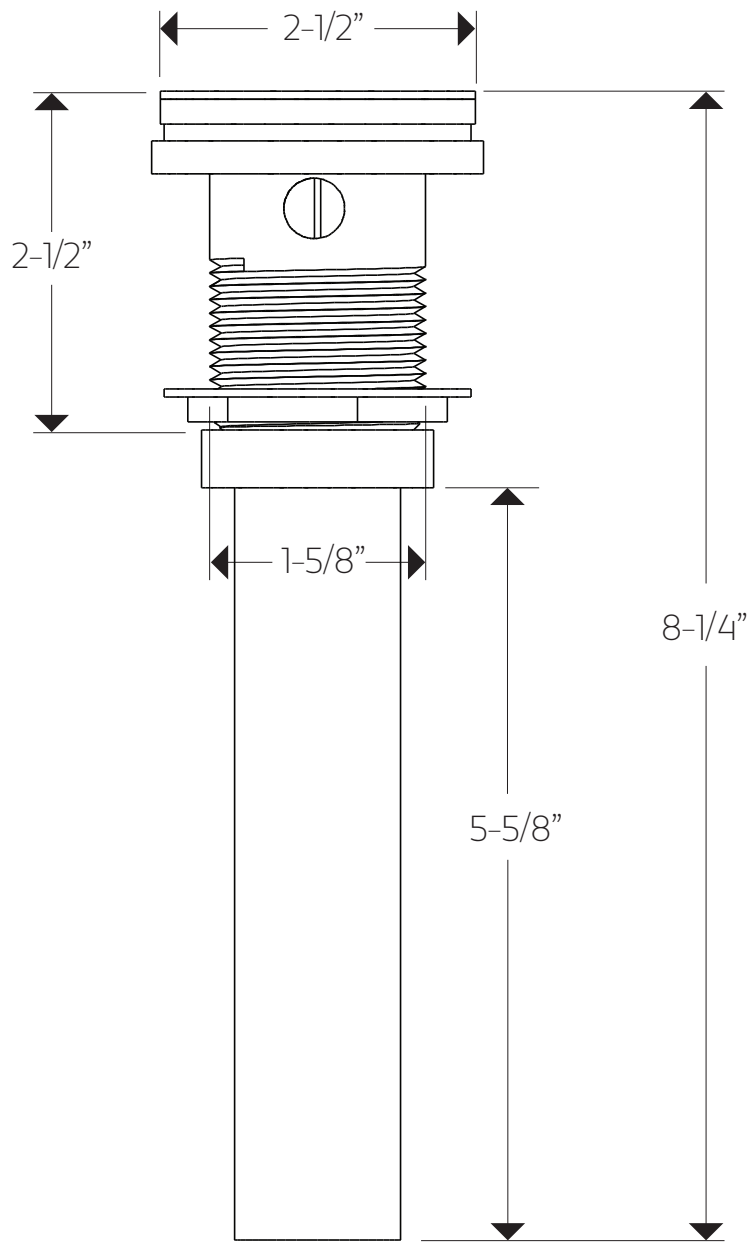

F910-5

TECHNICAL DATA SHEET

touch drain with overflow and
tail

artos

F910-5

OPERATING SPECIFICATIONS

touch drain with overflow and
tail

FEATURES

Pop up touch drain
Overflow