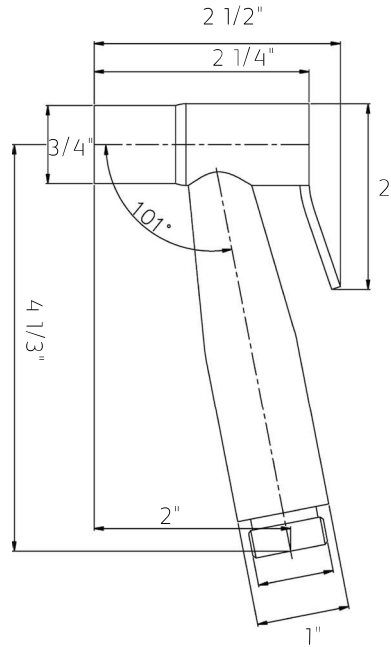

PRODUCT DIMENSIONS

for F903-15

artos[®]

F907-78

bidet shower kit

PRODUCT DIMENSIONS

for F903-12TK

artos[®]

F907-78

bidet shower kit

PRODUCT DIMENSIONS

for F916-1

for F902-42