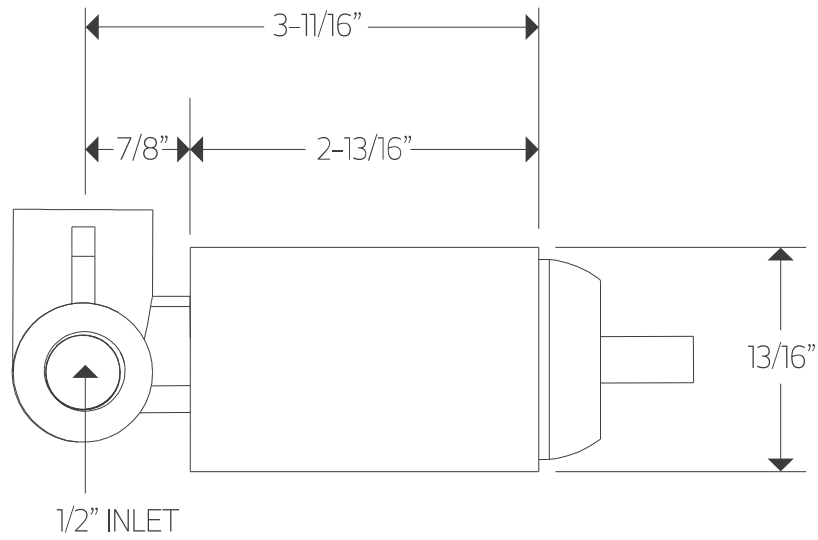

artos[®]

F907-78

bidet shower kit

OPERATING SPECIFICATIONS

FEATURES

Integrated water connection included

Pressure balance mixer included

1.8 GPM flow rate

Minimum: 15 psi

Maximum: 75 psi

Above 90psi it may be necessary to install a pressure reducer.

OPERATING TEMPERATURE

Maximum: 176 °

artos[®]

F907-78

bidet shower kit

PRODUCT DIMENSIONS

for F903-15

artos[®]

F907-78

bidet shower kit

PRODUCT DIMENSIONS

for F903-12TK

artos[®]

F907-78

bidet shower kit

PRODUCT DIMENSIONS

for F916-1

for F902-42