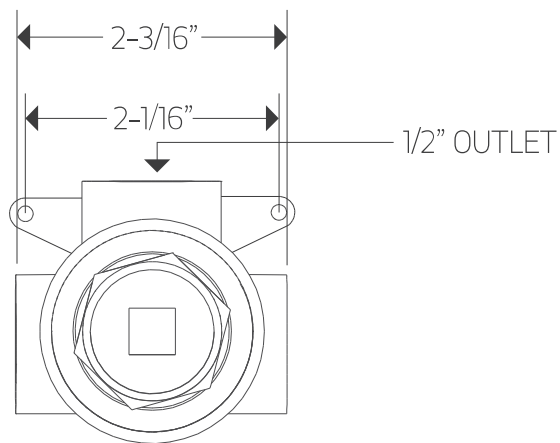

artos[®]

F907-78

bidet shower kit

OPERATING SPECIFICATIONS

FEATURES

Integrated water connection included

Pressure balance mixer included

1.8 GPM flow rate

Minimum: 15 psi

Maximum: 75 psi

Above 90psi it may be necessary to install a pressure reducer.

OPERATING TEMPERATURE

Maximum: 176 °

artos[®]

F907-78

bidet shower kit

PRODUCT DIMENSIONS

for F903-15

artos[®]

F907-78

bidet shower kit

PRODUCT DIMENSIONS

for F903-12TK

artos[®]

F907-78

bidet shower kit

PRODUCT DIMENSIONS

for F916-1

for F902-42