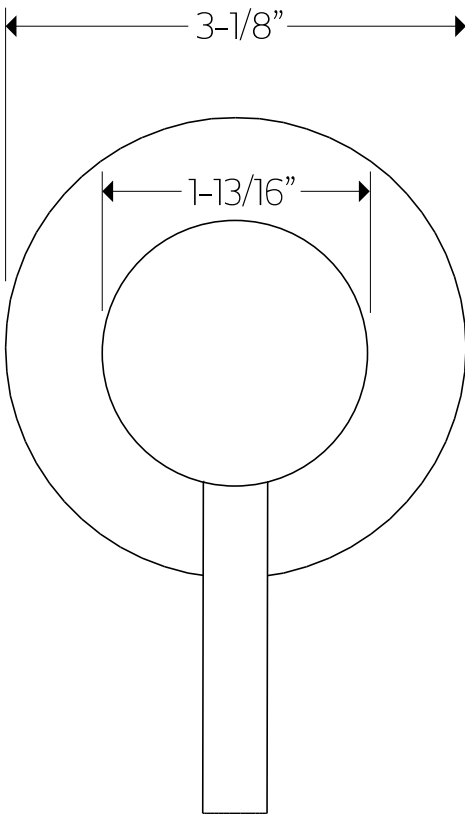

artos[®]

F907-78

bidet shower kit

OPERATING SPECIFICATIONS

FEATURES

Integrated water connection included

Pressure balance mixer included

1.8 GPM flow rate

PRODUCT DIMENSIONS

for F903-15

artos[®]

F907-78

bidet shower kit

PRODUCT DIMENSIONS

for F903-12TK

artos[®]

F907-78

bidet shower kit

PRODUCT DIMENSIONS

for F916-1

for F902-42