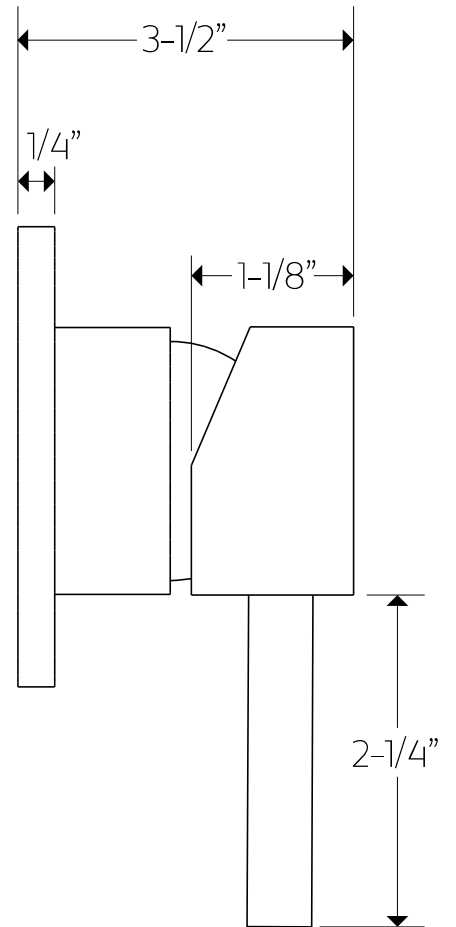

artos[®]

F907-78

bidet shower kit

OPERATING SPECIFICATIONS

FEATURES

Integrated water connection included

Pressure balance mixer included

1.8 GPM flow rate

PRODUCT DIMENSIONS

for F903-15

artos[®]

F907-78

bidet shower kit

PRODUCT DIMENSIONS

for F903-12TK

artos[®]

F907-78

bidet shower kit

PRODUCT DIMENSIONS

for F916-1

for F902-42