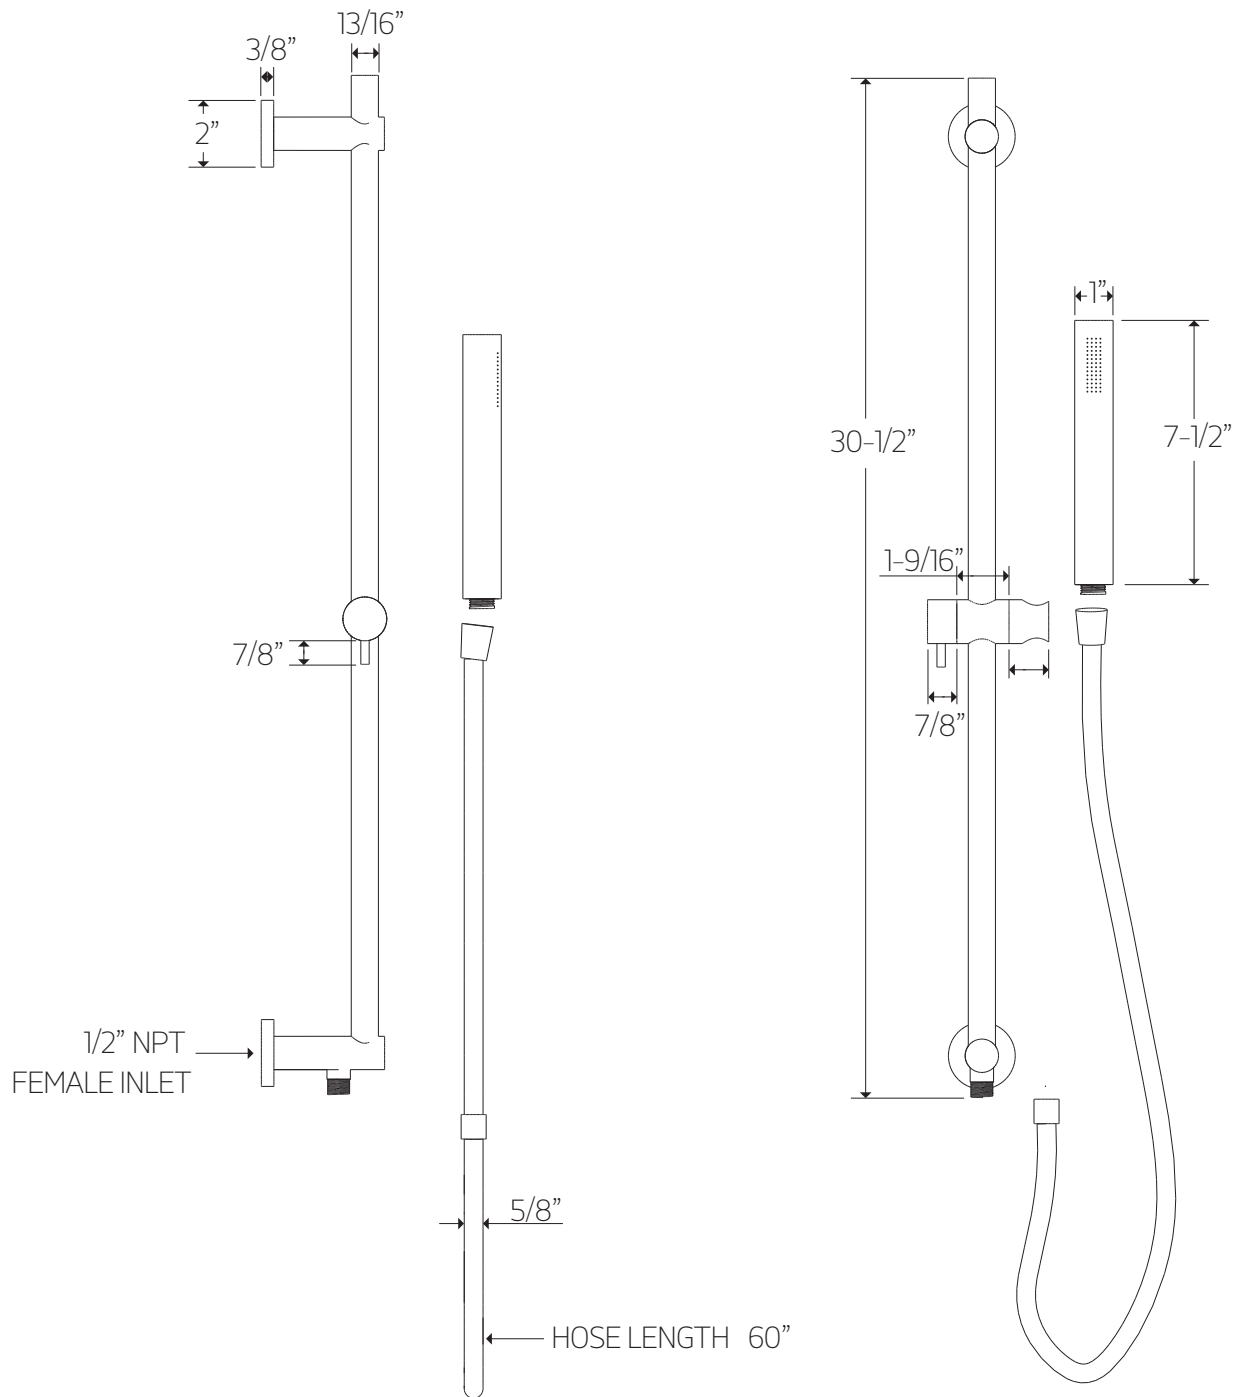

artos[®]

the art of style

F907-6

TECHNICAL DATA SHEET

flexible hose shower kit with
slide bar and integrated water
outlet

artos[®]

F907-6

OPERATING SPECIFICATIONS

flexible hose shower kit with
slide bar and integrated water
outlet

FEATURES

Integrated Water Outlet
60" Flexible Hose

OPERATING PRESSURE

Minimum: 15 psi
Maximum: 75 psi
Above 90psi it may be necessary to install a
pressure reducer

OPERATING TEMPERATURE

Maximum: 176°

FLOW CAPACITY

2.0 USGPM

REQUIREMENTS

This unit requires a control