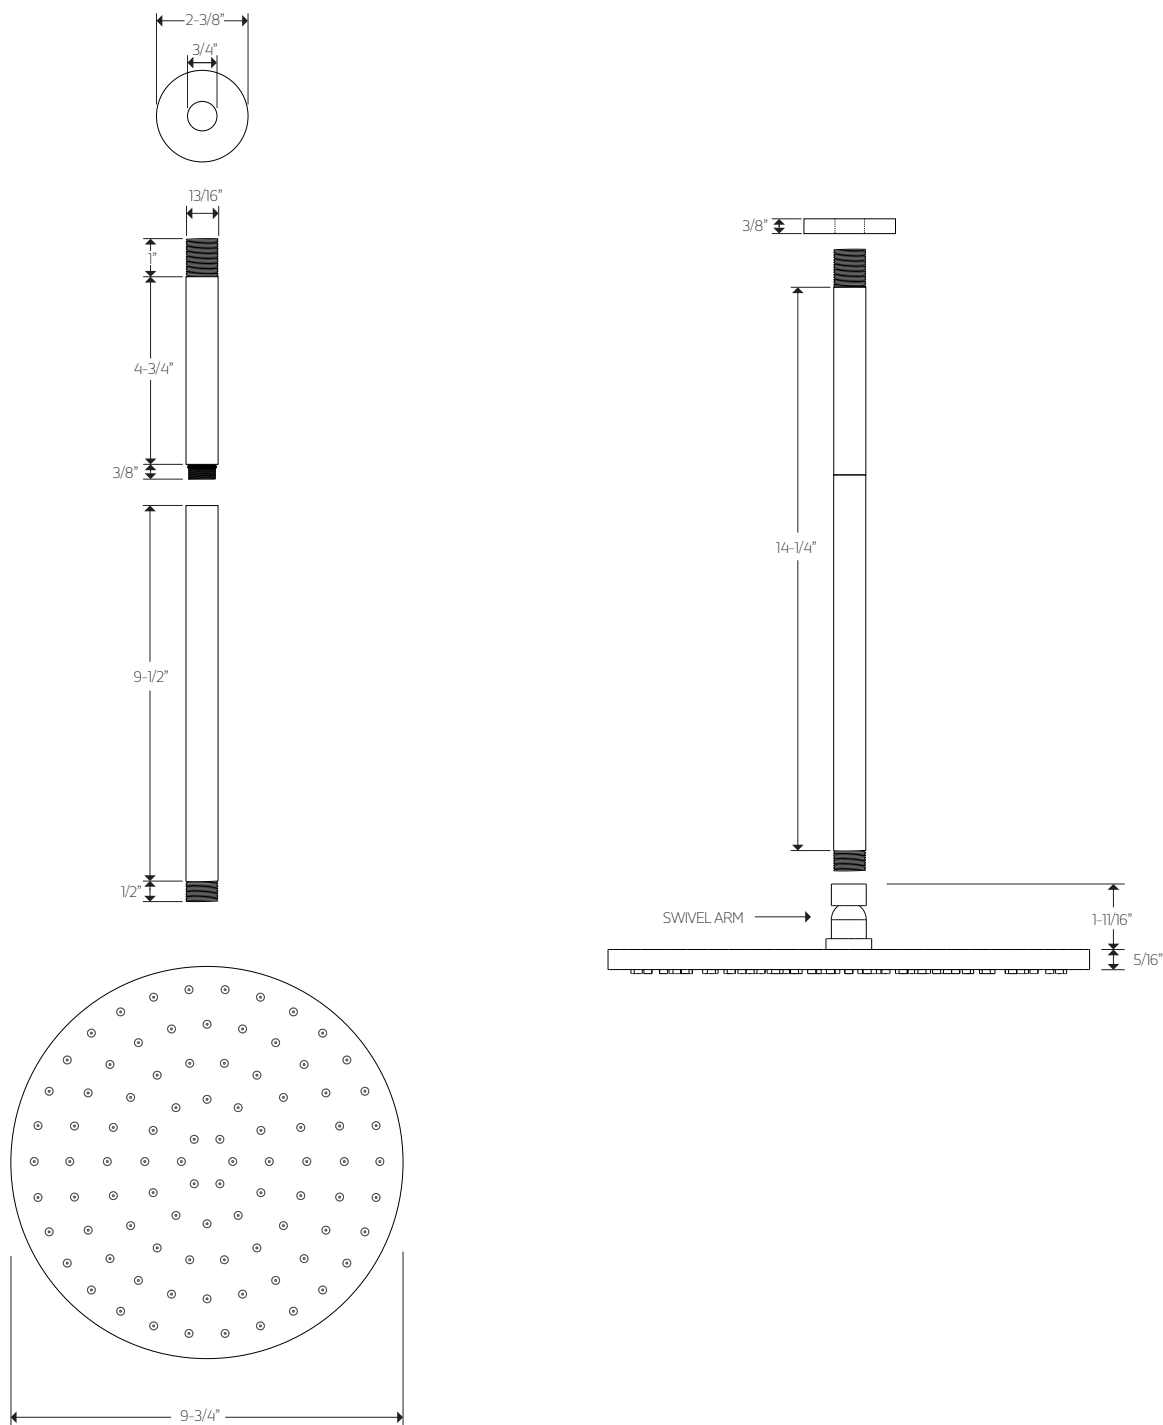

F907-63

TECHNICAL DATA SHEET

10" shower rainhead ceiling
mount, 14" arm rnd

artos[®]

F907-63

OPERATING SPECIFICATIONS

10" shower rainhead ceiling
mount, 14" arm rnd

FEATURES

Solid Brass

OPERATING PRESSURE

Minimum: 15 psi

Maximum: 75 psi

Above 90psi it may be necessary to install a pressure
reducer

OPERATING TEMPERATURE

Maximum: 176°

FLOW RATE