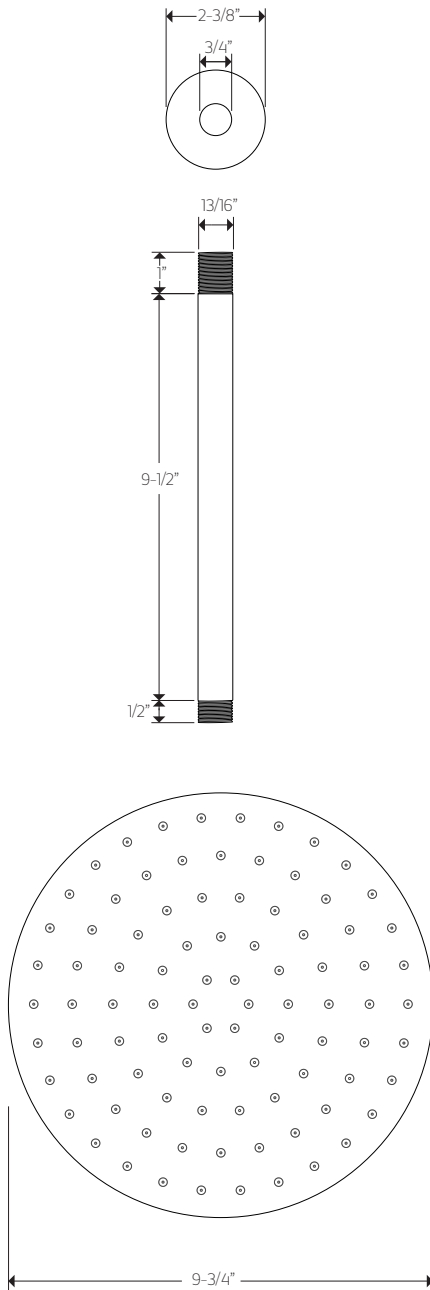

F907-62

TECHNICAL DATA SHEET

10" shower rainhead ceiling
mount, 9.5" arm rnd

artos[®]

F907-62

OPERATING SPECIFICATIONS

10" shower rainhead ceiling
mount, 9.5" arm rnd

FEATURES