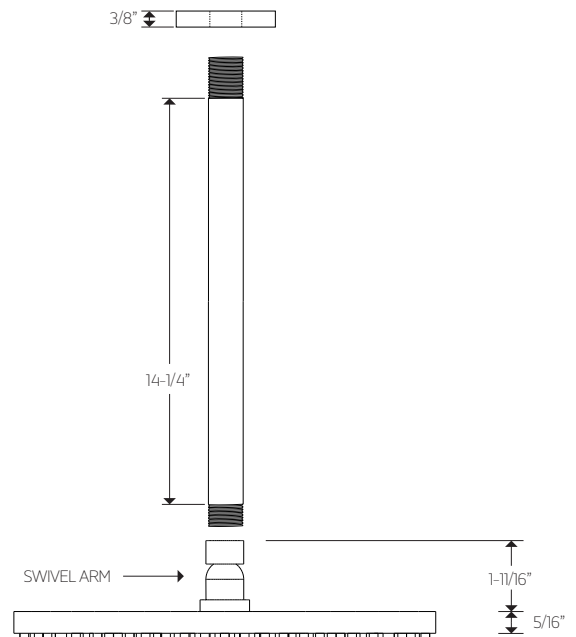

F907-62

TECHNICAL DATA SHEET

10" shower rainhead ceiling
mount, 9.5" arm rnd

artos[®]

F907-62

OPERATING SPECIFICATIONS

10" shower rainhead ceiling
mount, 9.5" arm rnd

FEATURES

Solid Brass

OPERATING PRESSURE

Minimum: 15 psi

Maximum: 75 psi

Above 90psi it may be necessary to install a pressure reducer

OPERATING TEMPERATURE

Maximum: 176°

FLOW RATE