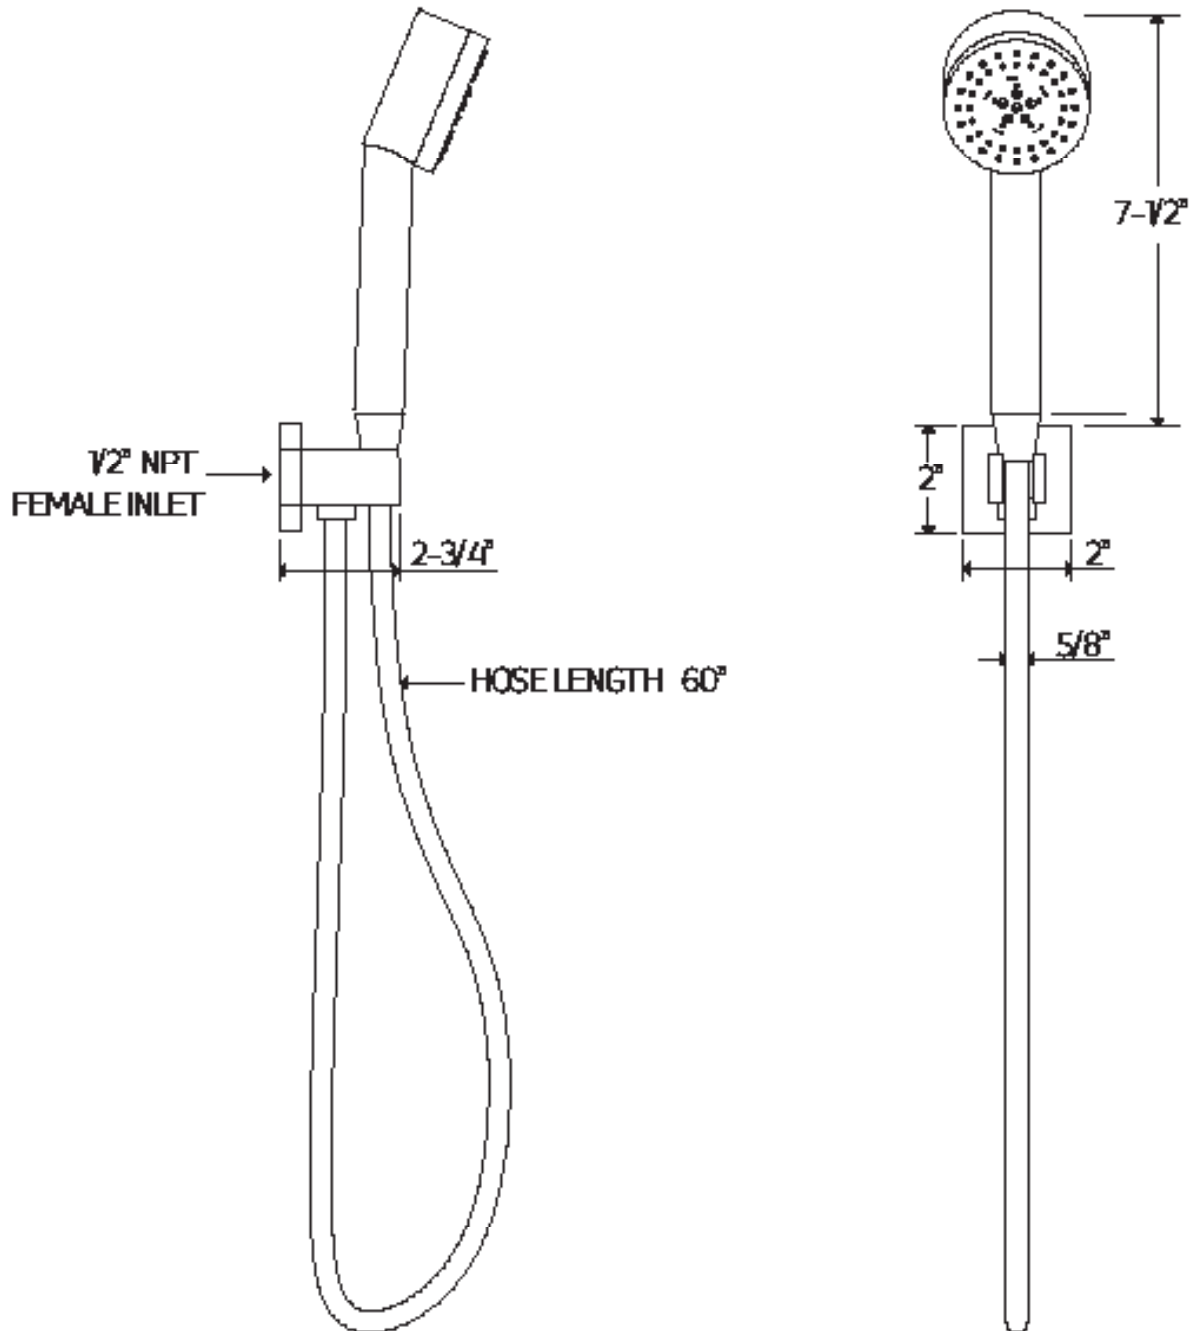

## TECHNICAL DATA SHEET

5-function flexible hose  
shower kit with integrated  
water outlet

## OPERATING SPECIFICATIONS

5-function flexible hose  
shower kit with integrated  
water outlet

### FEATURES

Integrated Water Outlet  
60" Flexible Hose  
5-function Hand Shower

### INLET/OUTLET

1/2" Female NPT