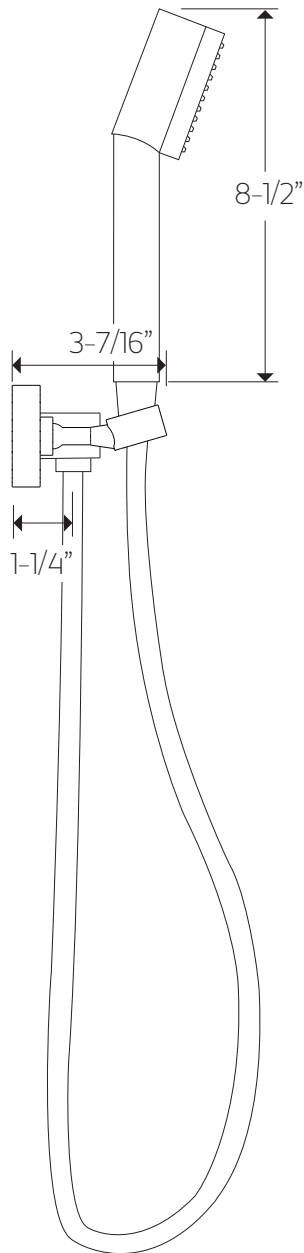

F907-21

TECHNICAL DATA SHEET

5-function flexible hose
shower kit with separate
water outlet rnd

artos[®]

F907-21

OPERATING SPECIFICATIONS

5-function flexible hose
shower kit with separate
water outlet rnd

FUNCTIONS

Saturating Spray, Massage, Bubbling, Saturating & Bubbling,
Saturating & Massage

HOSE LENGTH

60"

MAXIMUM TEMPERATURE

Maximum: 176°F

OPERATING PRESSURE

Recommended: 15psi- 75psi

Above 90psi it may be necessary to install a pressure reducer.