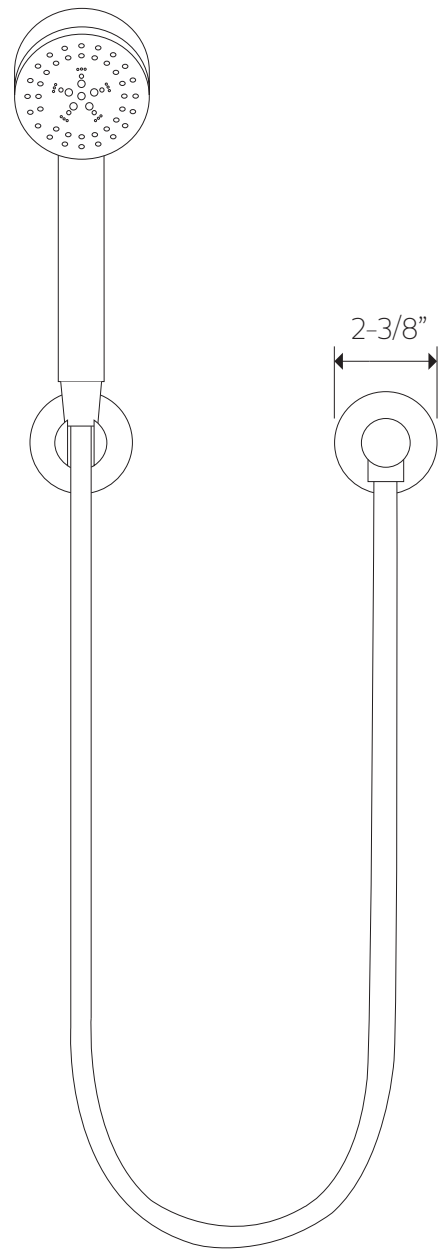

F907-21

TECHNICAL DATA SHEET

5-function flexible hose
shower kit with separate
water outlet rnd

artos[®]

F907-21

OPERATING SPECIFICATIONS

5-function flexible hose
shower kit with separate
water outlet rnd

FUNCTIONS

Saturating Spray, Massage, Bubbling, Saturating & Bubbling,
Saturating & Massage

HOSE LENGTH

60"

MAXIMUM TEMPERATURE

Maximum: 176°F

OPERATING PRESSURE

Recommended: 15psi- 75psi

Above 90psi it may be necessary to install a pressure reducer.