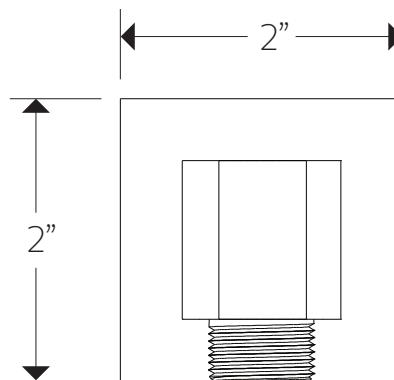

F902-40

TECHNICAL DATA SHEET

shower outlet elbow with
hand shower holder squ

artos

F902-40

OPERATING SPECIFICATIONS

shower outlet elbow with
hand shower holder squ

INLET/OUTLET

1/2" Female NPT Inlet