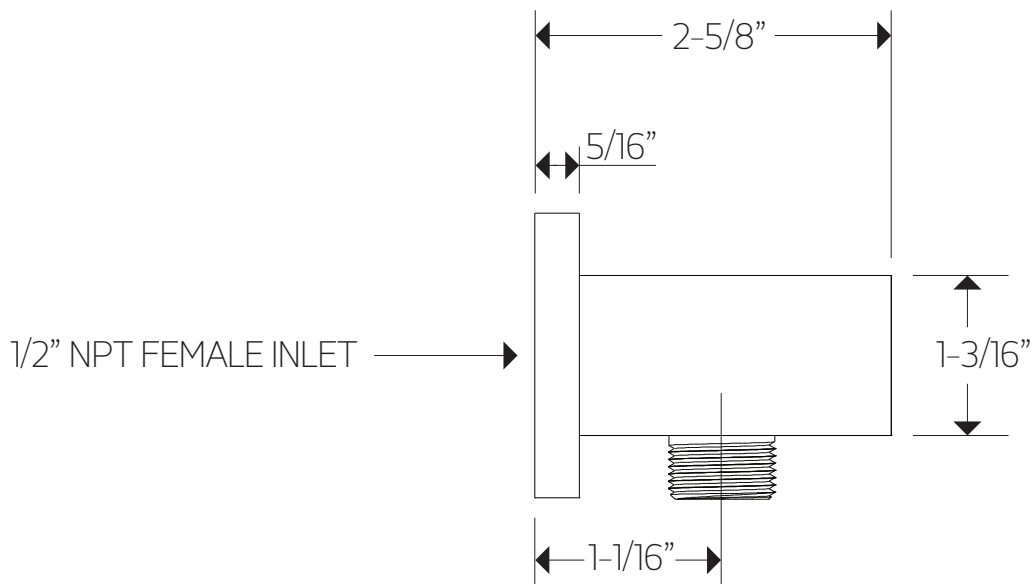

F902-40

TECHNICAL DATA SHEET

shower outlet elbow with
hand shower holder squ

artos

F902-40

OPERATING SPECIFICATIONS

shower outlet elbow with
hand shower holder squ

INLET/OUTLET

1/2" Female NPT Inlet