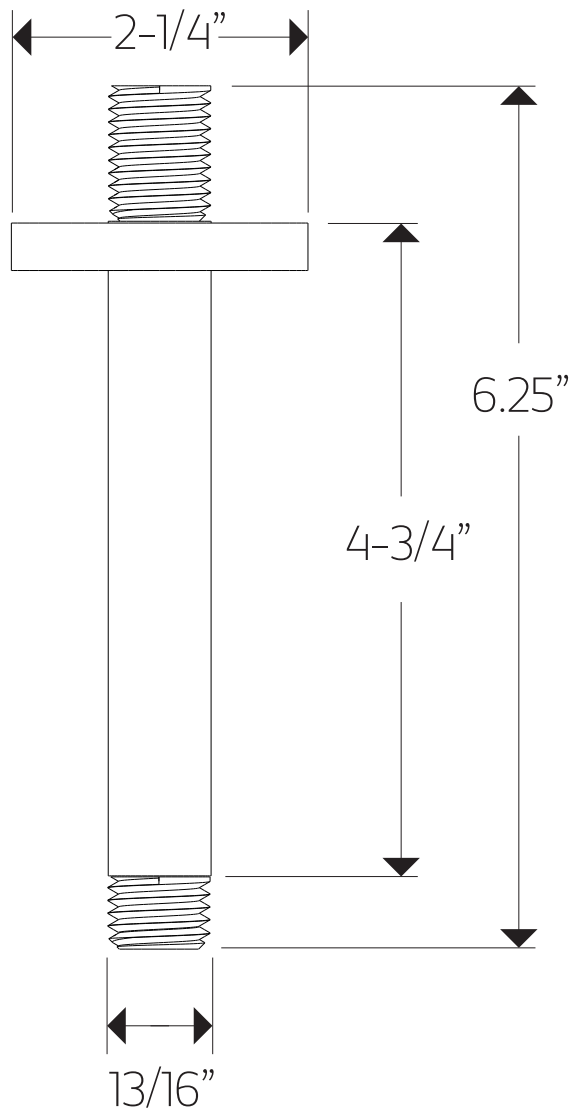

F902-30

TECHNICAL DATA SHEET

shower arm, 4.75" ceiling
mount r+s

artos

F902-30

OPERATING SPECIFICATIONS

shower arm, 4.75" ceiling
mount r+s

MAX TEMPERATURE

Maximum: 176°F

OPERATING PRESSURE

Maximum: 125psi

Minimum: 20psi

Recommended: 30psi- 95psi

INLET/OUTLET

(2)1/2" Male NPT