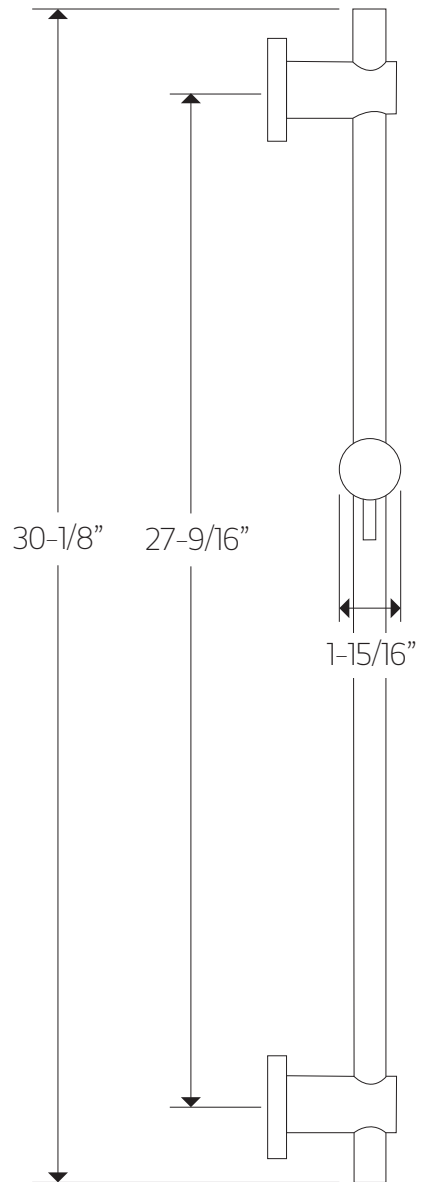

F902-25

TECHNICAL DATA SHEET

slide bar round

artos[®]

F902-25

slide bar round

OPERATING SPECIFICATIONS

FEATURES

Solid Brass