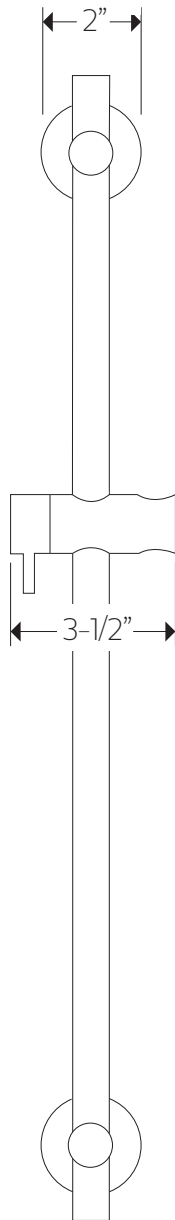

F902-25

TECHNICAL DATA SHEET

slide bar round

artos[®]

F902-25

slide bar round

OPERATING SPECIFICATIONS

FEATURES

Solid Brass