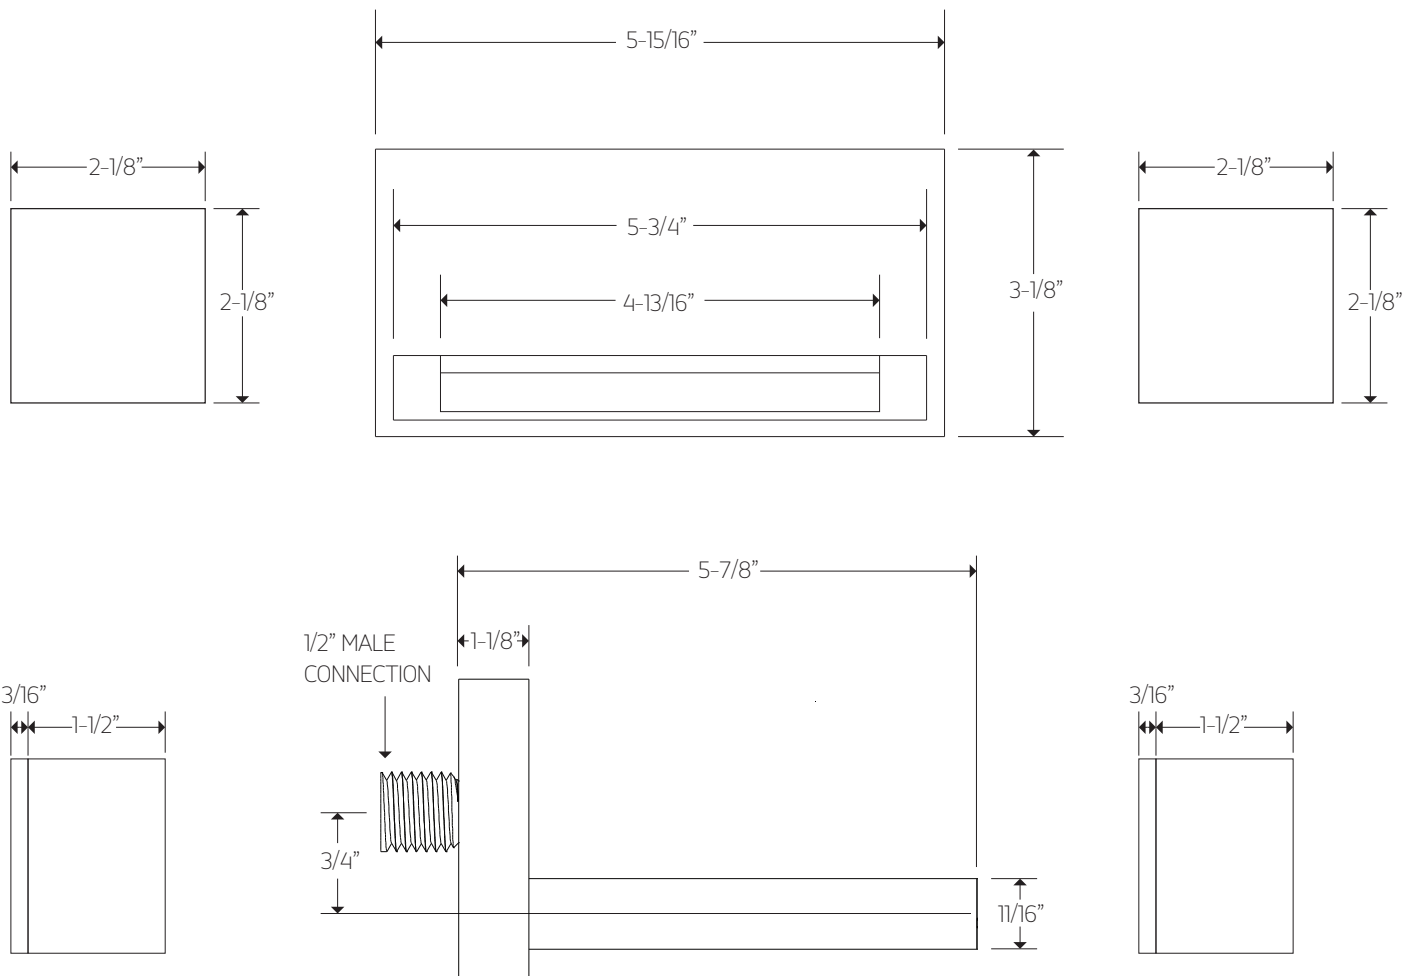

F202ALT-14

TECHNICAL DATA SHEET

quarto 6", 3-hole wall mount
tub filler, open extended
spout

artos[®]

F202ALT-14

quarto 6", 3-hole wall mount
tub filler, open extended
spout

OPERATING SPECIFICATIONS

OPERATING PRESSURE

Minimum: 15 psi
Maximum: 125 psi

FLOW CAPACITY

11.2USGPM

INLET/OUTLET

1/2" Female NPT