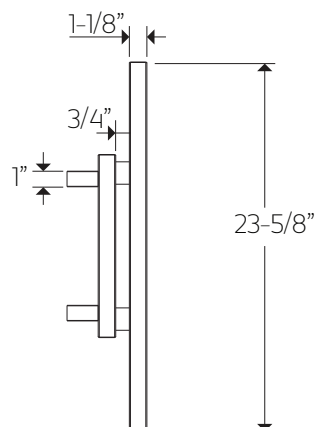

C06090P

TECHNICAL DATA SHEET

cadiz towel warmer,
plug-in

artos[®]

C06090P

cadiz towel warmer,
plug-in

OPERATING SPECIFICATIONS

FEATURES

Towel warming, drying and auxiliary heating.

ELEMENT

300W, 110V

CODES

UL Approved
CSA-US Approved

REQUIREMENTS

The towel warmer must be installed so that the Element is at the bottom.