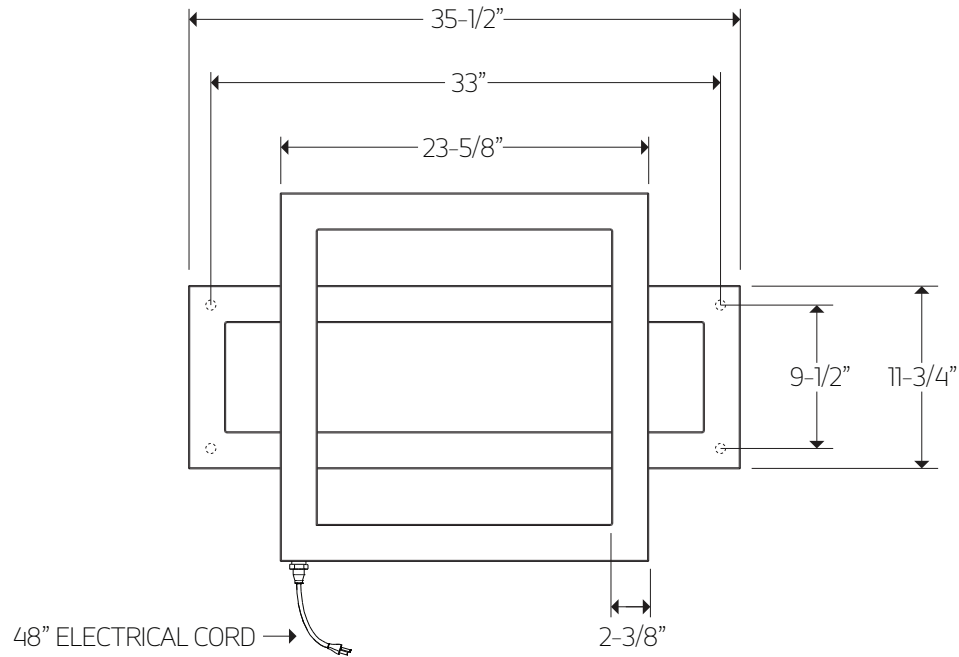

C06090P

TECHNICAL DATA SHEET

cadiz towel warmer,
plug-in

artos[®]

C06090P

cadiz towel warmer,
plug-in

OPERATING SPECIFICATIONS

FEATURES

Towel warming, drying and auxiliary heating.

ELEMENT

300W, 110V

CODES

UL Approved
CSA-US Approved

REQUIREMENTS

The towel warmer must be installed so that the Element is at the bottom.