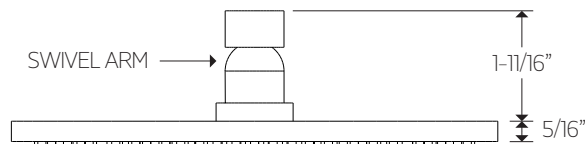

## TECHNICAL SPECIFICATIONS

wall mount 6" shower rainhead,  
angled arm round+square