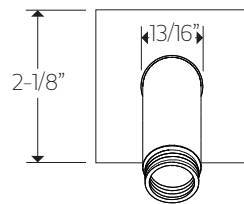

## TECHNICAL SPECIFICATIONS

wall mount 6" shower rainhead,  
angled arm round+square

## OPERATING SPECIFICATIONS

wall mount 6" shower rainhead,  
angled arm round+square

### INLET/OUTLET

1/2" Male