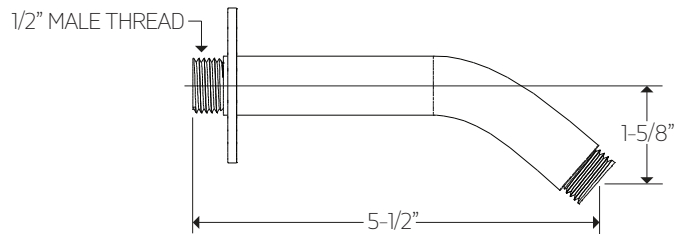

## TECHNICAL SPECIFICATIONS

wall mount 6" shower rainhead,  
angled arm round+square

## OPERATING SPECIFICATIONS

wall mount 6" shower rainhead,  
angled arm round+square