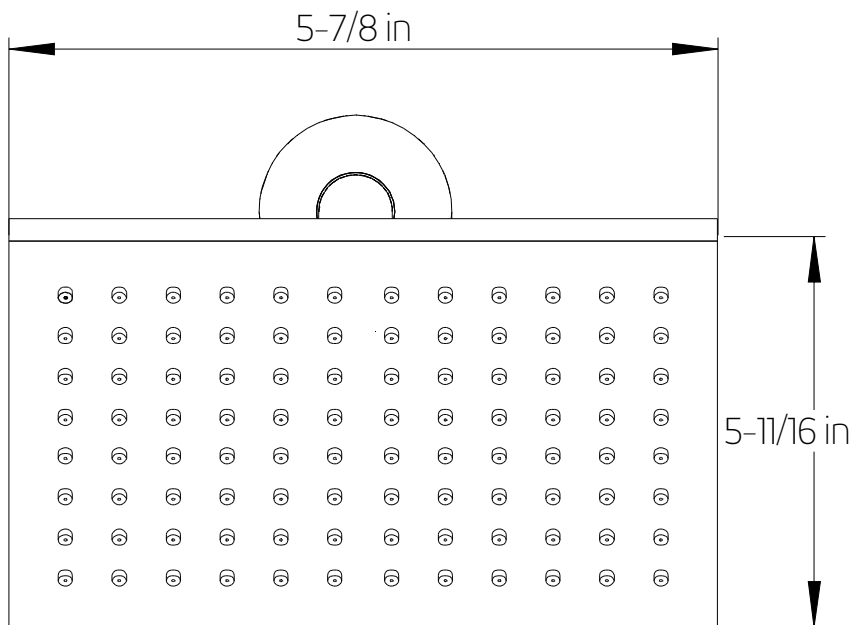

artos[®]

F907-75

SPECIFICATIONS

6" shower rainhead
wall mount, angled
arm, squ

artos[®]

F907-75

6" shower rainhead
wall mount, angled
arm, squ

SPECIFICATIONS