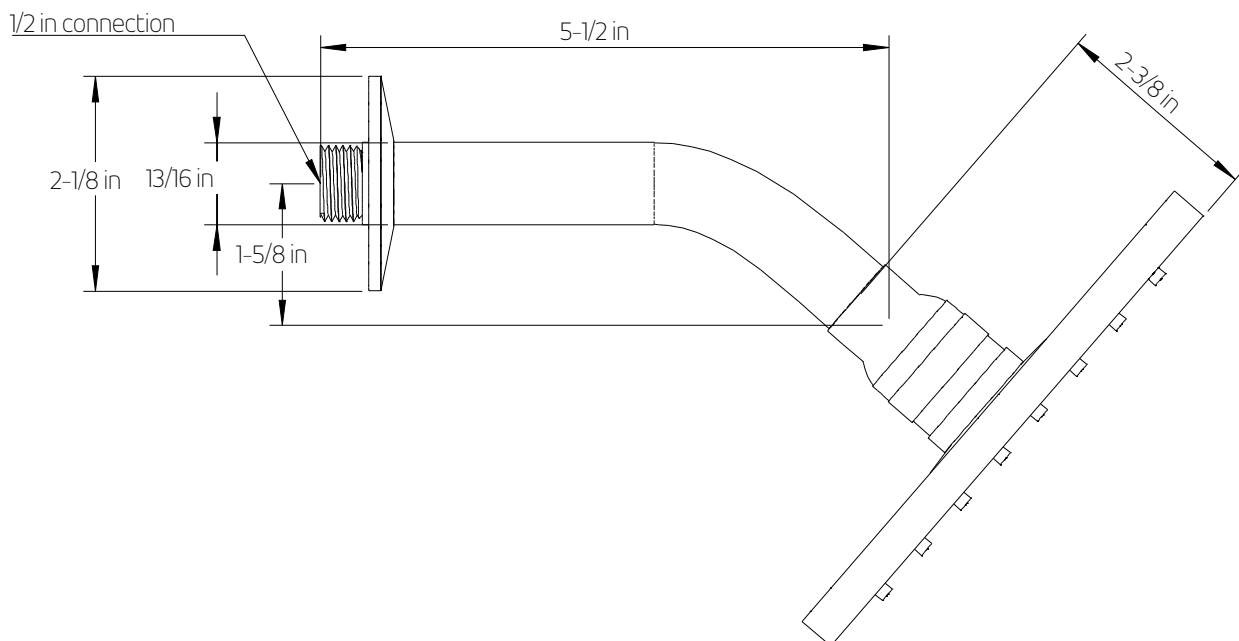

artos[®]

F907-75

SPECIFICATIONS

6" shower rainhead
wall mount, angled
arm, squ

artos[®]

F907-75

6" shower rainhead
wall mount, angled
arm, squ

SPECIFICATIONS

FEATURES

Solid Brass

OPERATING PRESSURE

Minimum: 15 psi

Maximum: 75 psi

Above 90psi it may be necessary to install a pressure reducer

OPERATING TEMPERATURE

Maximum: 176°