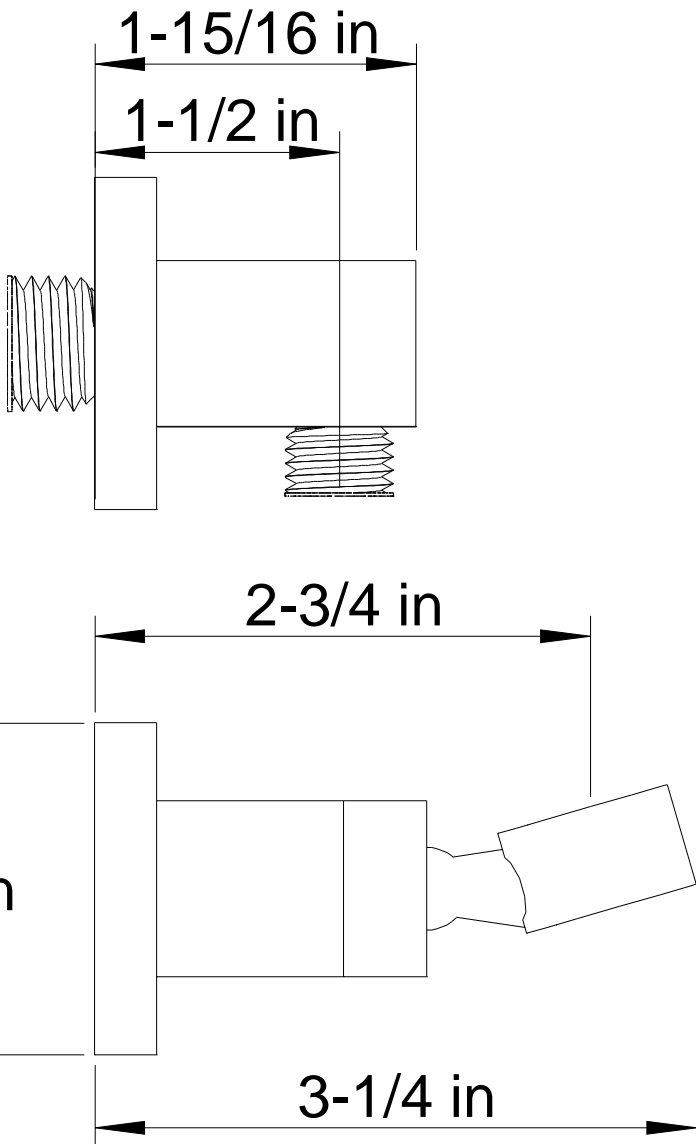

## Otella 5-Function Flexible Hose Shower Kit with Separate Water Outlet F907-44

Finishes:

Chrome

Brushed Nickel

2.5 GPM

Hose is 60 in.