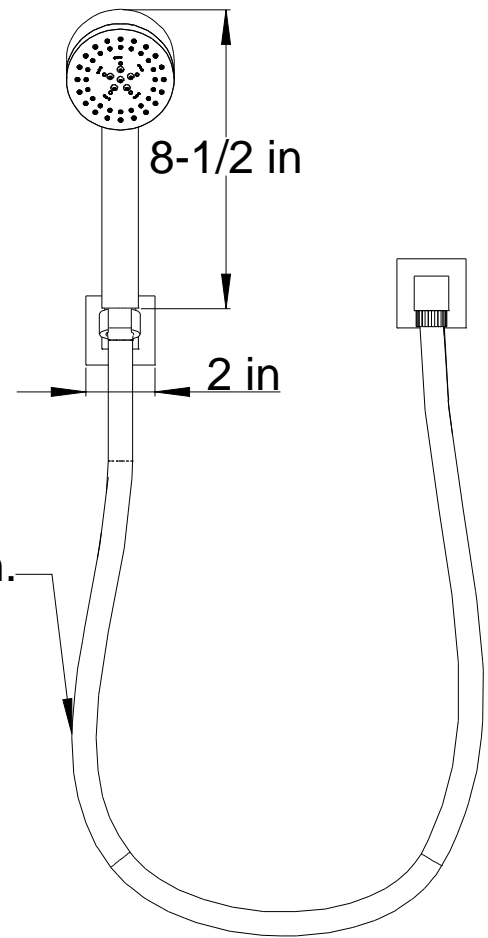

## Otella 5-Function Flexible Hose Shower Kit with Separate Water Outlet F907-44

Finishes:

Chrome

Brushed Nickel

2.5 GPM

Hose is 60 in.