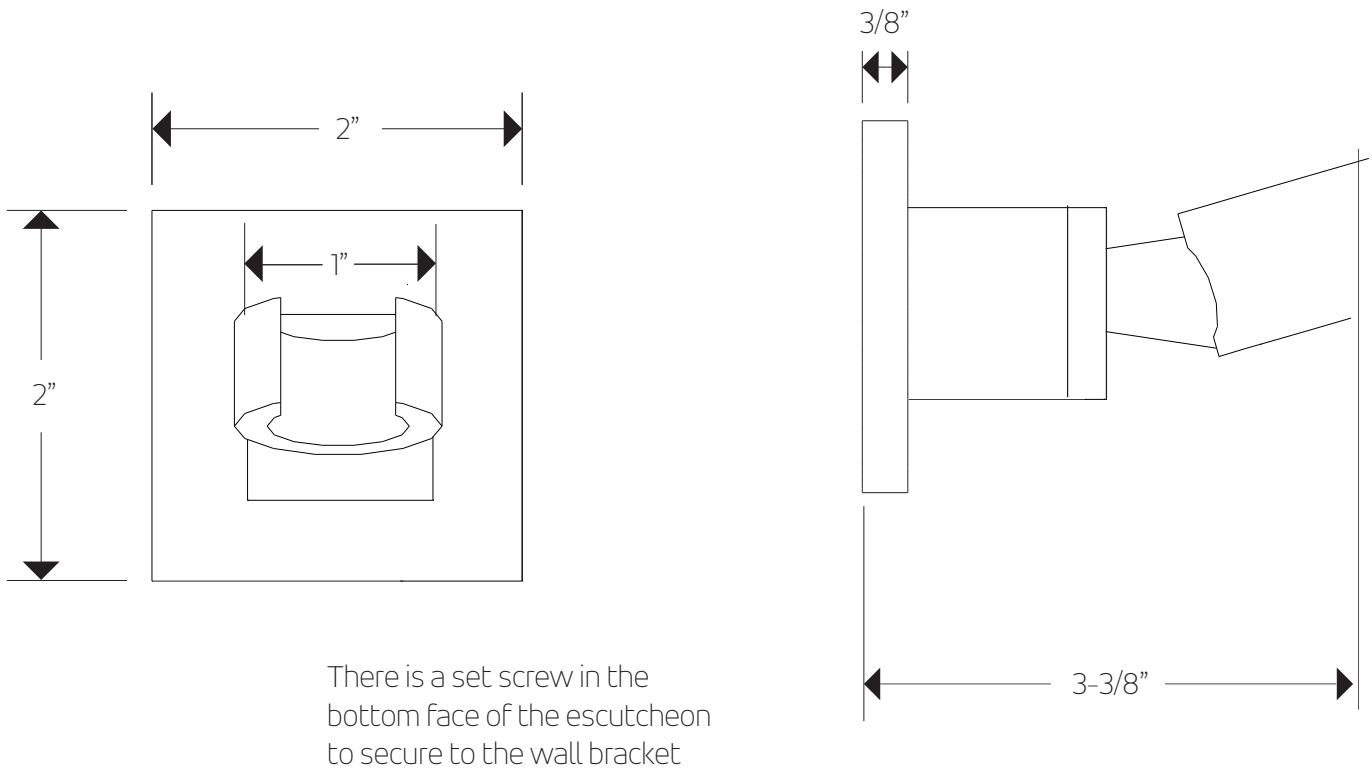

## TECHINICAL SPECIFICATIONS

square handshower holder

BRUSHED NICKEL(BN)

CHROME(CH)

BLACK(BK)

square handshower holder

There is a set screw in the bottom face of the escutcheon to secure to the wall bracket