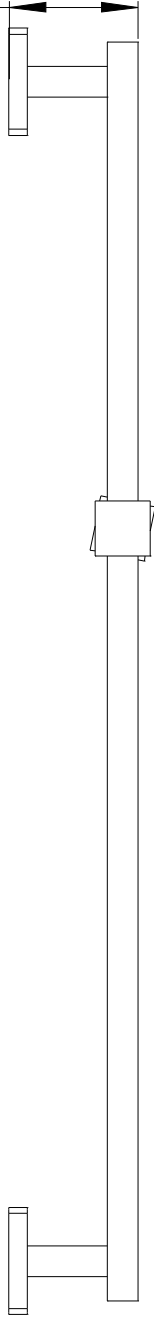

2-11/16 in

2-3/8 in

3-9/16 in

26 in

1 in

ARTOS®

Kascade Slide Rail F703-7

Finishes:
Chrome
Brushed Nickel