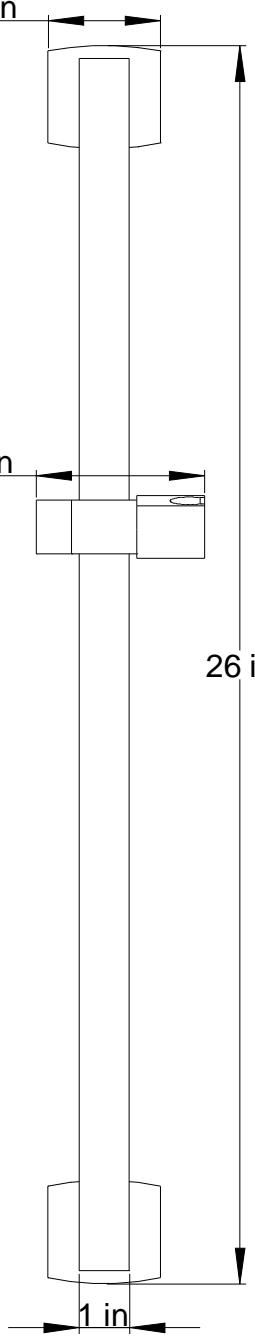

2-11/16 in

2-3/8 in

3-9/16 in

26 in

1 in

ARTOS®

Kascade Slide Rail F703-7

Finishes:
Chrome
Brushed Nickel