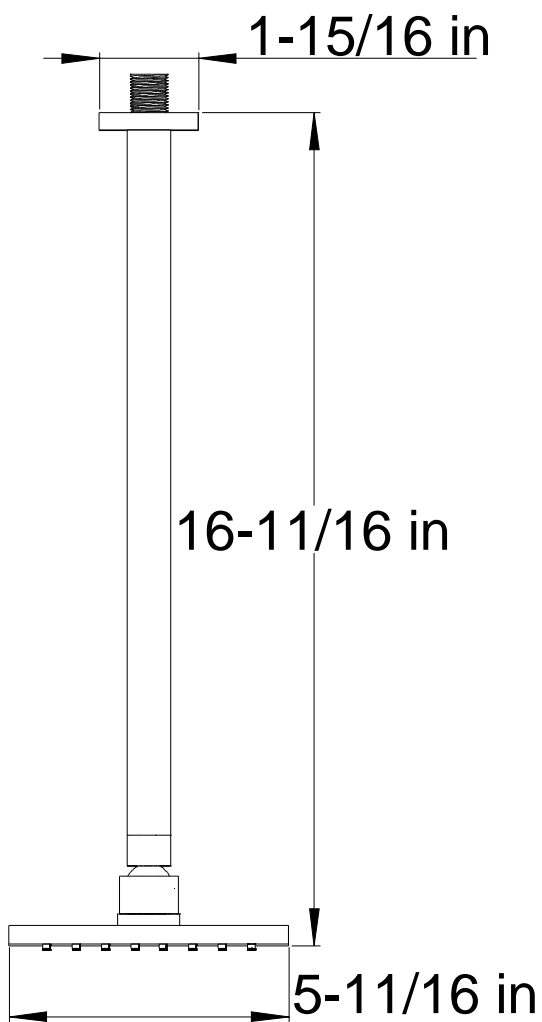

## Shower Rainhead Ceiling Mount (14 in. arm) F703-2/14

Finishes:  
Chrome  
Brushed Nickel  
2.5 GPM

1/2 in. pipe thread