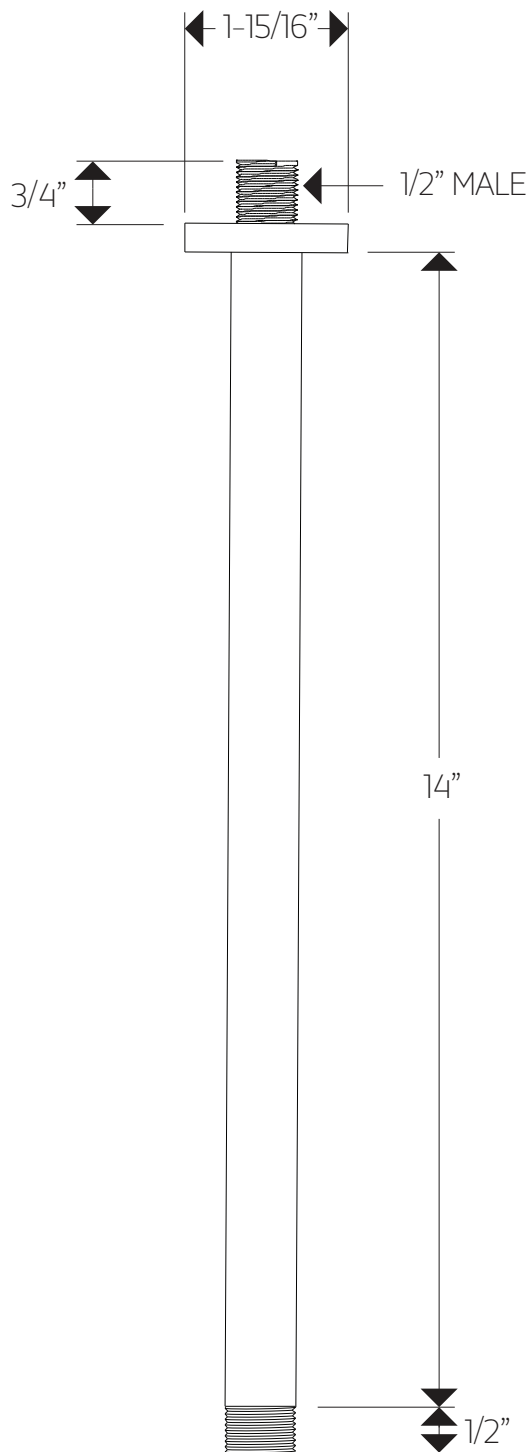

F703-2/14-AR

## TECHNICAL DATA SHEET

shower arm, 14" ceiling mount  
squ

# artos<sup>®</sup>

F703-2/14-AR

shower arm, 14" ceiling mount  
squ

### FITTINGS

1/2" Male NPT