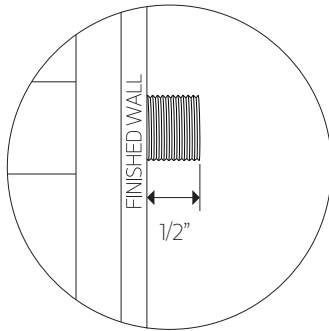

## PRODUCT DIMENSIONS

shower rainhead wall mount  
rnd

MALE NPT CONNECTOR

[THREADS INTO FEMALE FITTING, SET AT 1/2" PAST FINISHED WALL SURFACE]