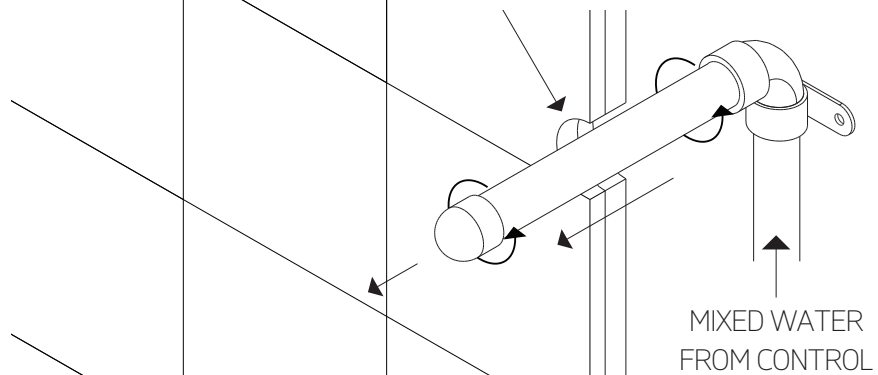

F902-43

PRODUCT DIMENSIONS

slide bar with integrated
water outlet rnd

STEP 1

*ALL DIMENSIONS ARE APPROXIMATE

MAX:1-5/8" MIN:1-1/8" DIAMETER
THROUGH FINISHED WALL

STEP 2

MAX:1-5/8" MIN:1-1/8"
DIAMETER THROUGH
FINISHED WALL