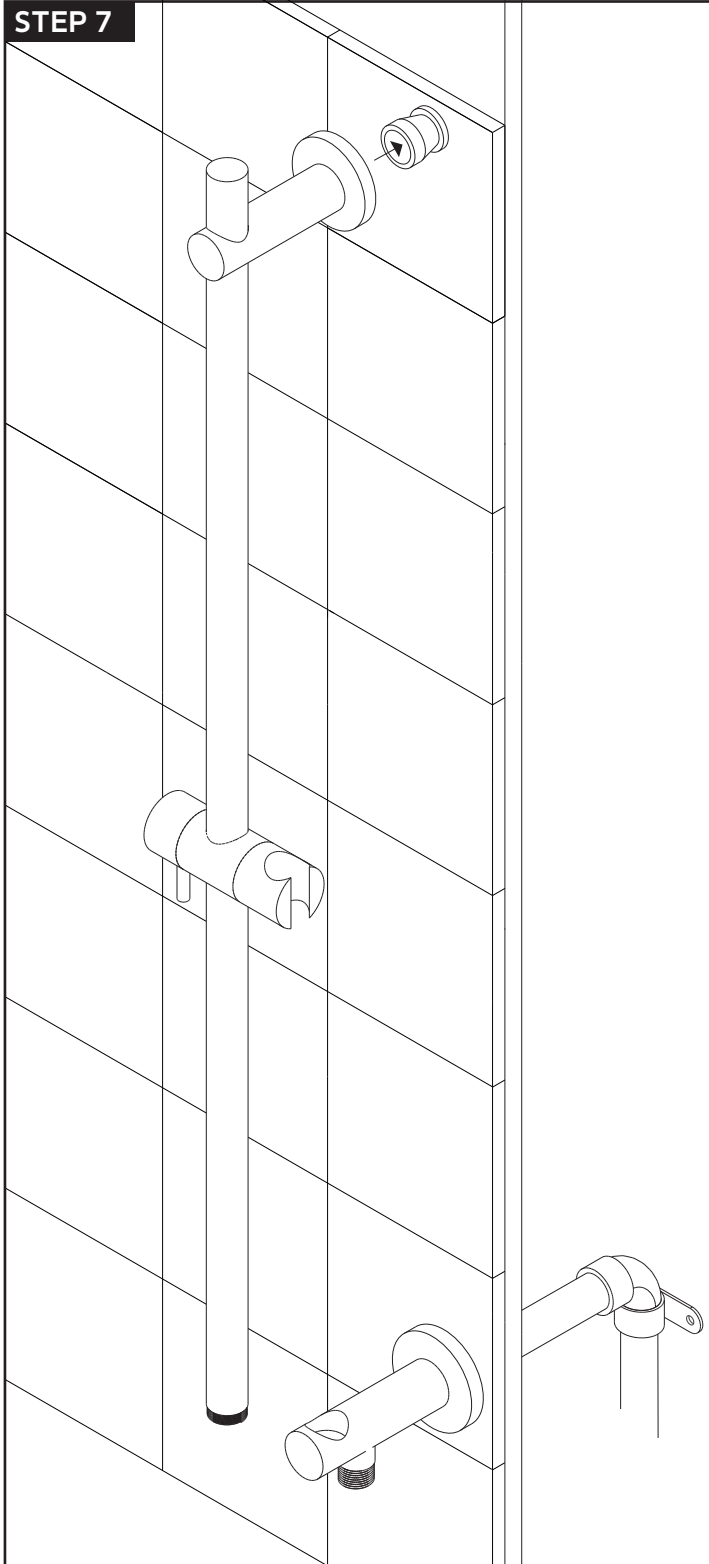

F902-43

PRODUCT DIMENSIONS

slide bar with integrated
water outlet rnd

STEP 1

*ALL DIMENSIONS ARE APPROXIMATE

MAX:1-5/8" MIN:1-1/8" DIAMETER
THROUGH FINISHED WALL

STEP 2

MAX:1-5/8" MIN:1-1/8"
DIAMETER THROUGH
FINISHED WALL

INSTALLATION STEPS

STEP 3

STEP 4

artos[®]

F902-43

slide bar with integrated
water outlet rnd

INSTALLATION STEPS

slide bar with integrated
water outlet rnd

- ① ALLEN WRENCH F902-43 XP1
- ② SET CREW F902-43 XP2
- ③ SLIDE BAR LEG F902-43 XP3
- ④ SLIDE BAR F902-43 XP4
- ⑤ SLIDE BAR HANDLE F902-43 XP5
- ⑥ SLIDE BAR HANDLE LEVER F902-43 XP6
- ⑦ SLIDE BAR INLET/OUTLET F902-43 XP7
- ⑧ WALL BRACKET F902-43 XP8
- ⑨ WALL BRACKET SCREW F902-43 XP9
- ⑩ ESCUTCHEON PLATE(2) F902-43 XP10
- ⑪ HAND SHOWER HOLDER F902-43 XP11
- ⑫ HAND SHOWER HOLDER SCREW F902-43 XP12