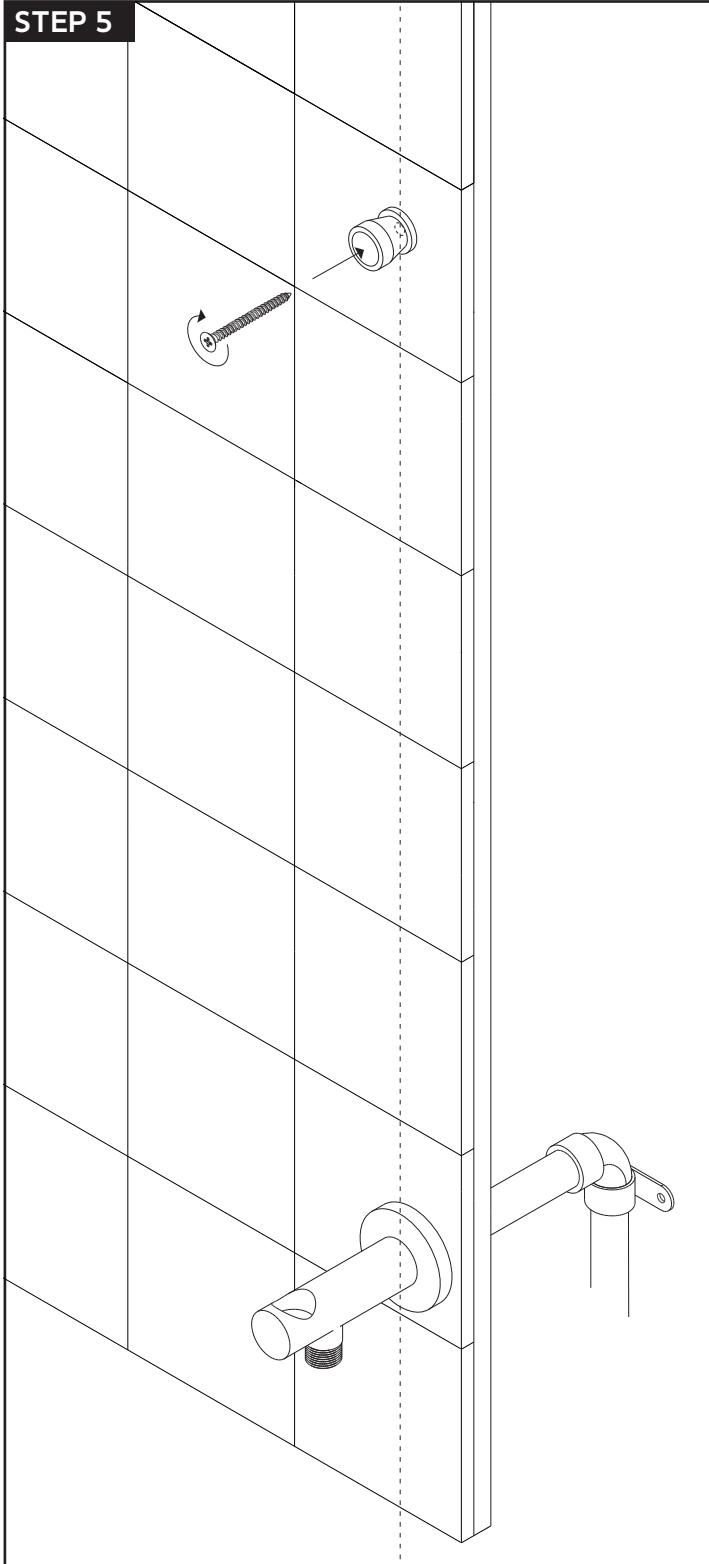

F902-43

PRODUCT DIMENSIONS

slide bar with integrated
water outlet rnd

STEP 1

*ALL DIMENSIONS ARE APPROXIMATE

MAX:1-5/8" MIN:1-1/8" DIAMETER
THROUGH FINISHED WALL

STEP 2

MAX:1-5/8" MIN:1-1/8"
DIAMETER THROUGH
FINISHED WALL

INSTALLATION STEPS

STEP 3

STEP 4

artos[®]

F902-43

slide bar with integrated
water outlet rnd

INSTALLATION STEPS

slide bar with integrated
water outlet rnd

- ① ALLEN WRENCH F902-43 XP1
- ② SET CREW F902-43 XP2
- ③ SLIDE BAR LEG F902-43 XP3
- ④ SLIDE BAR F902-43 XP4
- ⑤ SLIDE BAR HANDLE F902-43 XP5
- ⑥ SLIDE BAR HANDLE LEVER F902-43 XP6
- ⑦ SLIDE BAR INLET/OUTLET F902-43 XP7
- ⑧ WALL BRACKET F902-43 XP8
- ⑨ WALL BRACKET SCREW F902-43 XP9
- ⑩ ESCUTCHEON PLATE(2) F902-43 XP10
- ⑪ HAND SHOWER HOLDER F902-43 XP11
- ⑫ HAND SHOWER HOLDER SCREW F902-43 XP12