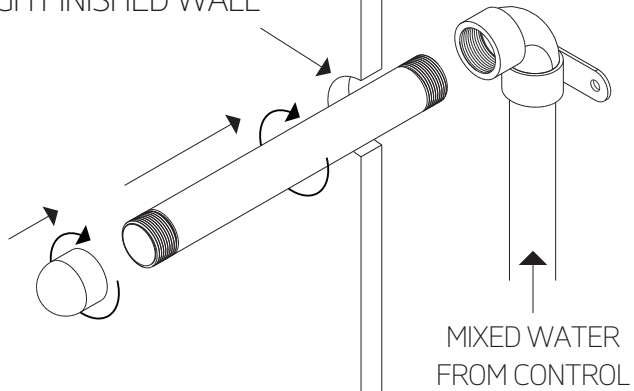

F902-43

PRODUCT DIMENSIONS

slide bar with integrated
water outlet rnd

STEP 1

*ALL DIMENSIONS ARE APPROXIMATE

MAX:1-5/8" MIN:1-1/8" DIAMETER
THROUGH FINISHED WALL

STEP 2

MAX:1-5/8" MIN:1-1/8"
DIAMETER THROUGH
FINISHED WALL