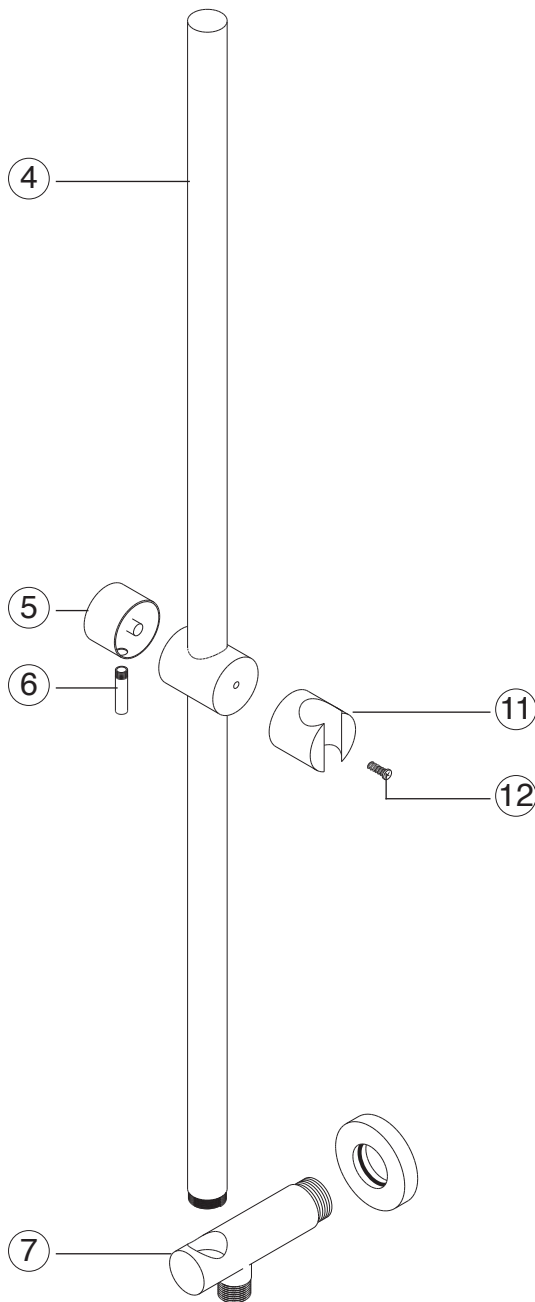

F902-43

PRODUCT DIMENSIONS

slide bar with integrated
water outlet rnd

STEP 1

*ALL DIMENSIONS ARE APPROXIMATE

MAX:1-5/8" MIN:1-1/8" DIAMETER
THROUGH FINISHED WALL

STEP 2

MAX:1-5/8" MIN:1-1/8"
DIAMETER THROUGH
FINISHED WALL

INSTALLATION STEPS

STEP 3

STEP 4

artos[®]

F902-43

slide bar with integrated
water outlet rnd

INSTALLATION STEPS

slide bar with integrated
water outlet rnd

- ① ALLEN WRENCH F902-43 XP1
- ② SET CREW F902-43 XP2
- ③ SLIDE BAR LEG F902-43 XP3
- ④ SLIDE BAR F902-43 XP4
- ⑤ SLIDE BAR HANDLE F902-43 XP5
- ⑥ SLIDE BAR HANDLE LEVER F902-43 XP6
- ⑦ SLIDE BAR INLET/OUTLET F902-43 XP7
- ⑧ WALL BRACKET F902-43 XP8
- ⑨ WALL BRACKET SCREW F902-43 XP9
- ⑩ ESCUTCHEON PLATE(2) F902-43 XP10
- ⑪ HAND SHOWER HOLDER F902-43 XP11
- ⑫ HAND SHOWER HOLDER SCREW F902-43 XP12