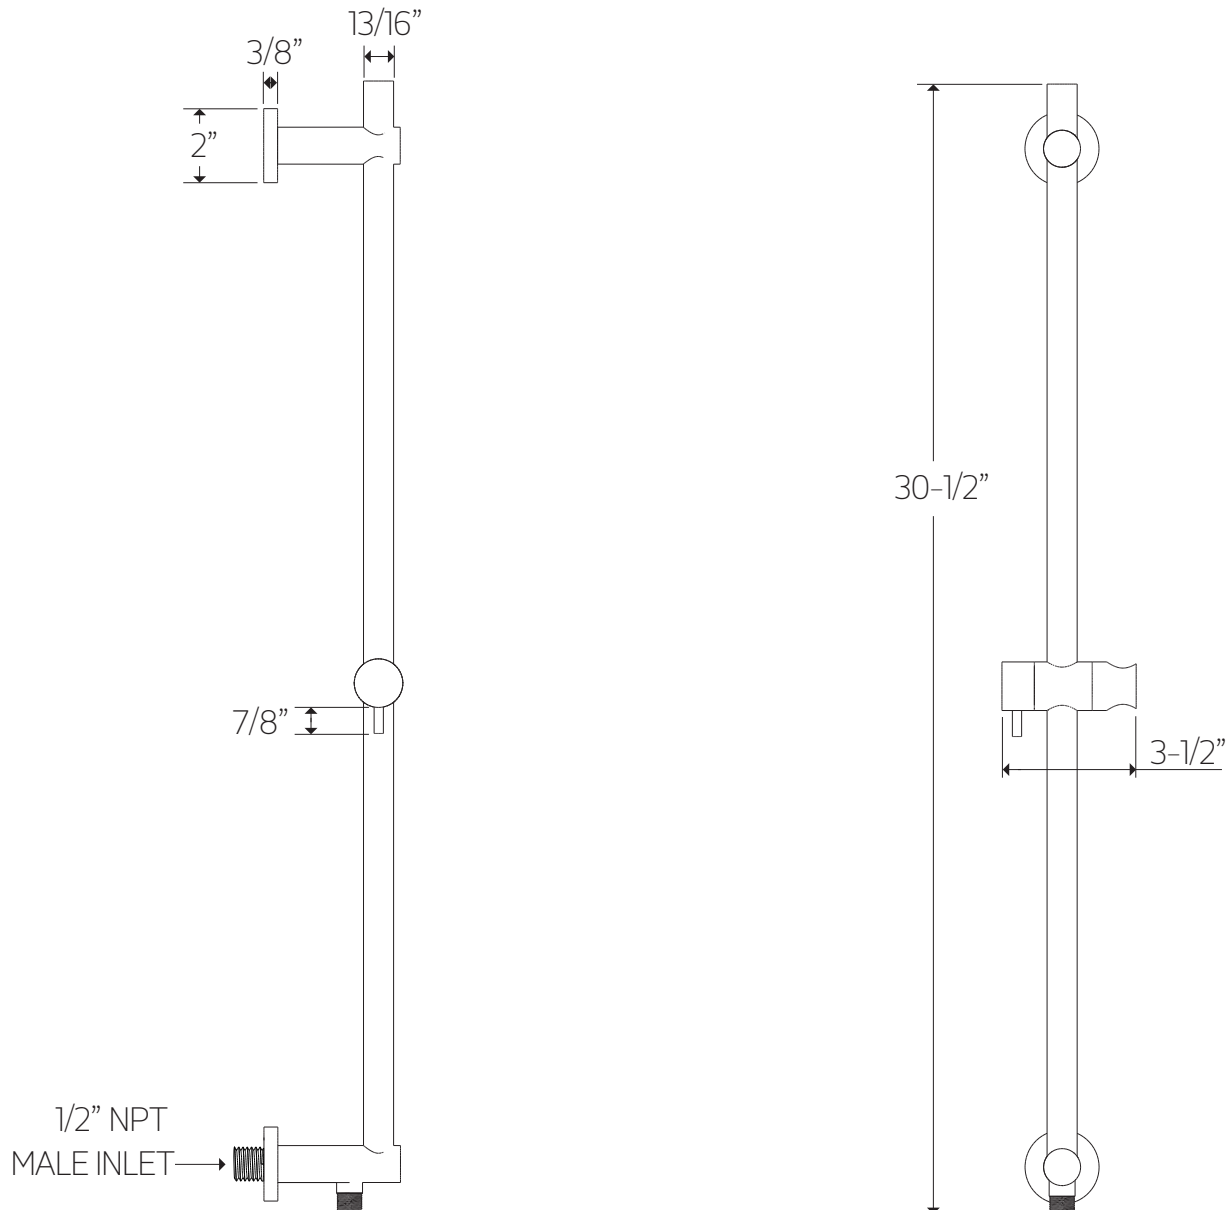

F902-43

slide bar with integrated
water outlet rnd

OPERATING SPECIFICATIONS

FEATURES

Integrated Water Outlet
Solid Brass

OPERATING PRESSURE

Minimum: 15 psi
Maximum: 75 psi
Above 90psi it may be necessary to install a pressure
reducer

OPERATING TEMPERATURE

Maximum: 176°

INLET/OUTLET

1/2" Male NPT

REQUIREMENTS

This unit requires a control

APPROVALS

artos[®]

F902-43

PRODUCT DIMENSIONS

slide bar with integrated
water outlet rnd

STEP 1

*ALL DIMENSIONS ARE APPROXIMATE

MAX:1-5/8" MIN:1-1/8" DIAMETER
THROUGH FINISHED WALL

STEP 2

MAX:1-5/8" MIN:1-1/8"
DIAMETER THROUGH
FINISHED WALL