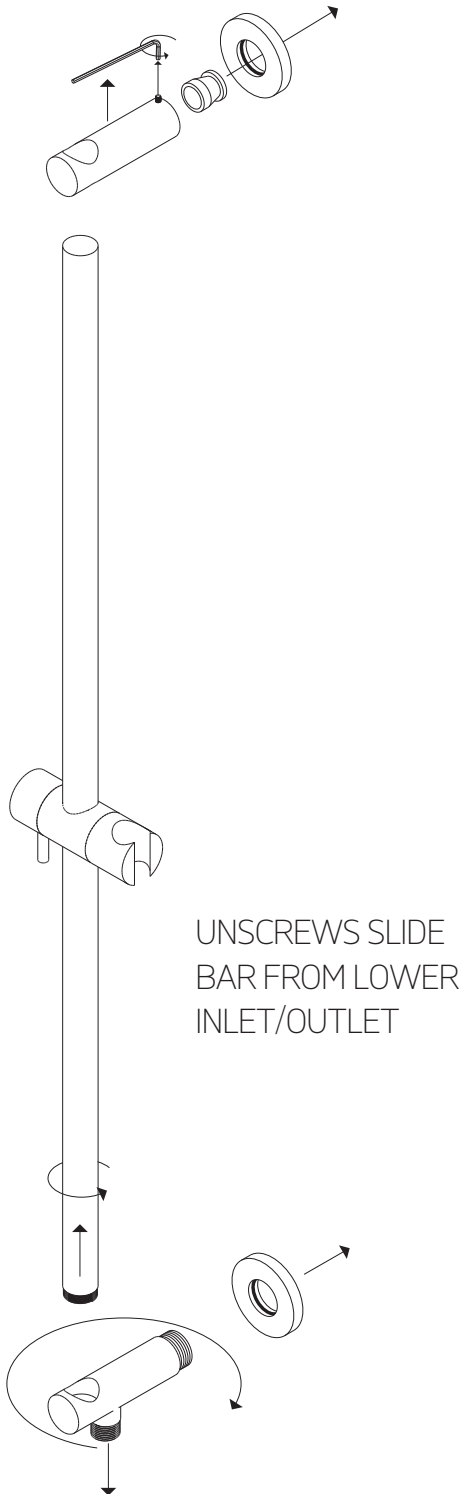

F902-43

slide bar with integrated
water outlet rnd

OPERATING SPECIFICATIONS

FEATURES

Integrated Water Outlet
Solid Brass

OPERATING PRESSURE

Minimum: 15 psi
Maximum: 75 psi
Above 90psi it may be necessary to install a pressure
reducer

F902-43

PRODUCT DIMENSIONS

slide bar with integrated
water outlet rnd

STEP 1

*ALL DIMENSIONS ARE APPROXIMATE

MAX:1-5/8" MIN:1-1/8" DIAMETER
THROUGH FINISHED WALL

STEP 2

MAX:1-5/8" MIN:1-1/8"
DIAMETER THROUGH
FINISHED WALL

INSTALLATION STEPS

STEP 3

STEP 4

artos[®]

F902-43

slide bar with integrated
water outlet rnd

INSTALLATION STEPS

slide bar with integrated
water outlet rnd

- ① ALLEN WRENCH F902-43 XP1
- ② SET CREW F902-43 XP2
- ③ SLIDE BAR LEG F902-43 XP3
- ④ SLIDE BAR F902-43 XP4
- ⑤ SLIDE BAR HANDLE F902-43 XP5
- ⑥ SLIDE BAR HANDLE LEVER F902-43 XP6
- ⑦ SLIDE BAR INLET/OUTLET F902-43 XP7
- ⑧ WALL BRACKET F902-43 XP8
- ⑨ WALL BRACKET SCREW F902-43 XP9
- ⑩ ESCUTCHEON PLATE(2) F902-43 XP10
- ⑪ HAND SHOWER HOLDER F902-43 XP11
- ⑫ HAND SHOWER HOLDER SCREW F902-43 XP12