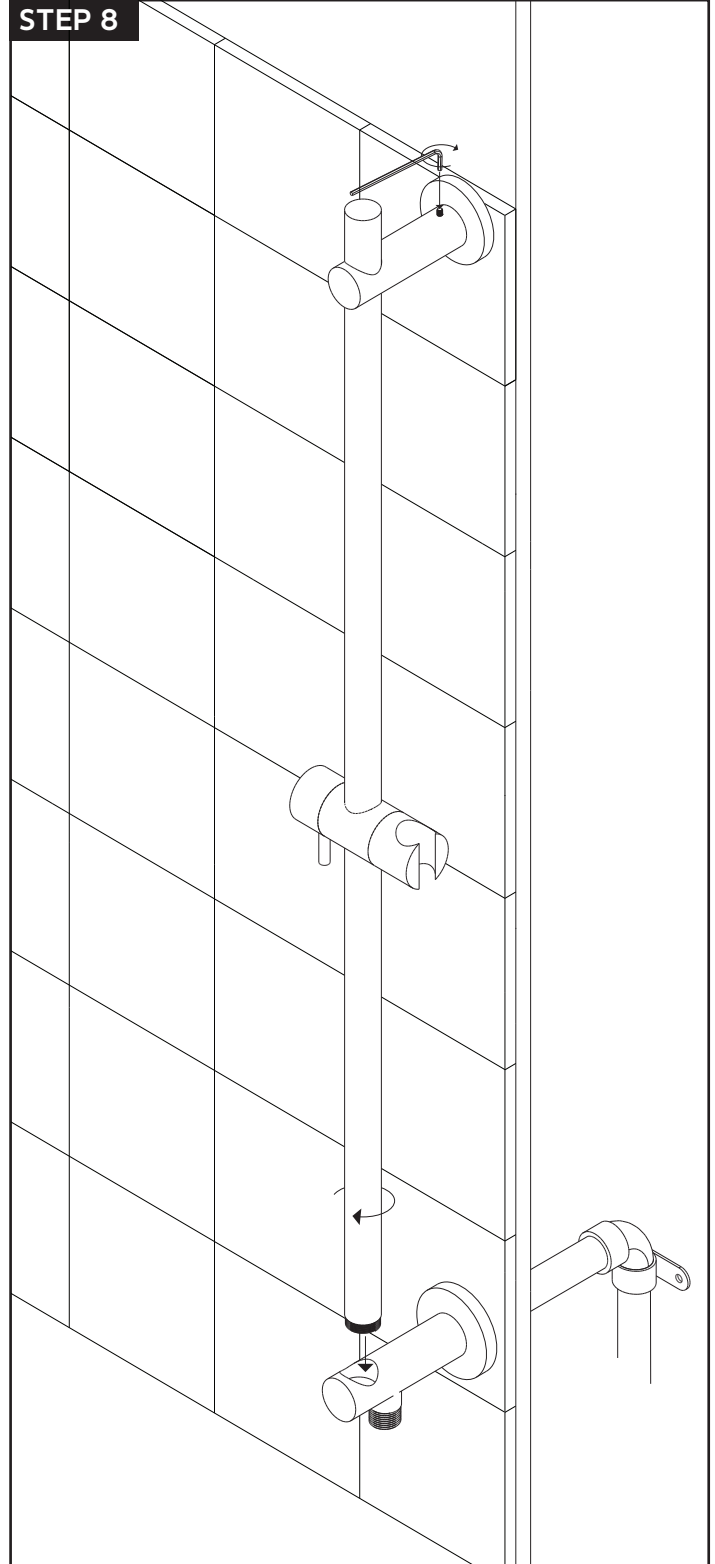

F902-43

PRODUCT DIMENSIONS

slide bar with integrated
water outlet rnd

STEP 1

*ALL DIMENSIONS ARE APPROXIMATE

MAX:1-5/8" MIN:1-1/8" DIAMETER
THROUGH FINISHED WALL

STEP 2

MAX:1-5/8" MIN:1-1/8"
DIAMETER THROUGH
FINISHED WALL

INSTALLATION STEPS

STEP 3

STEP 4

artos[®]

F902-43

slide bar with integrated
water outlet rnd

INSTALLATION STEPS

slide bar with integrated
water outlet rnd

- ① ALLEN WRENCH F902-43 XP1
- ② SET CREW F902-43 XP2
- ③ SLIDE BAR LEG F902-43 XP3
- ④ SLIDE BAR F902-43 XP4
- ⑤ SLIDE BAR HANDLE F902-43 XP5
- ⑥ SLIDE BAR HANDLE LEVER F902-43 XP6
- ⑦ SLIDE BAR INLET/OUTLET F902-43 XP7
- ⑧ WALL BRACKET F902-43 XP8
- ⑨ WALL BRACKET SCREW F902-43 XP9
- ⑩ ESCUTCHEON PLATE(2) F902-43 XP10
- ⑪ HAND SHOWER HOLDER F902-43 XP11
- ⑫ HAND SHOWER HOLDER SCREW F902-43 XP12