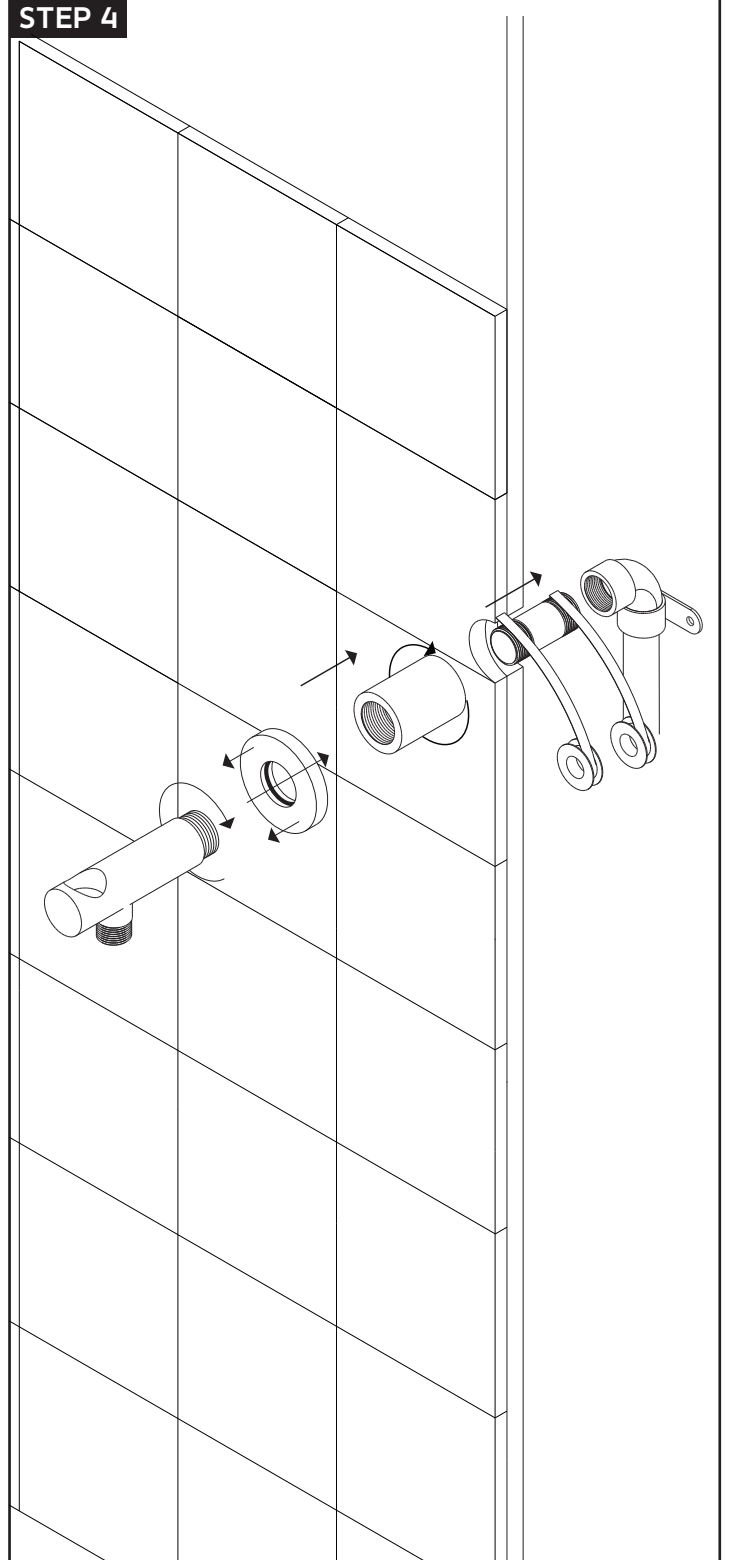

INSTALLATION STEPS

STEP 3

STEP 4