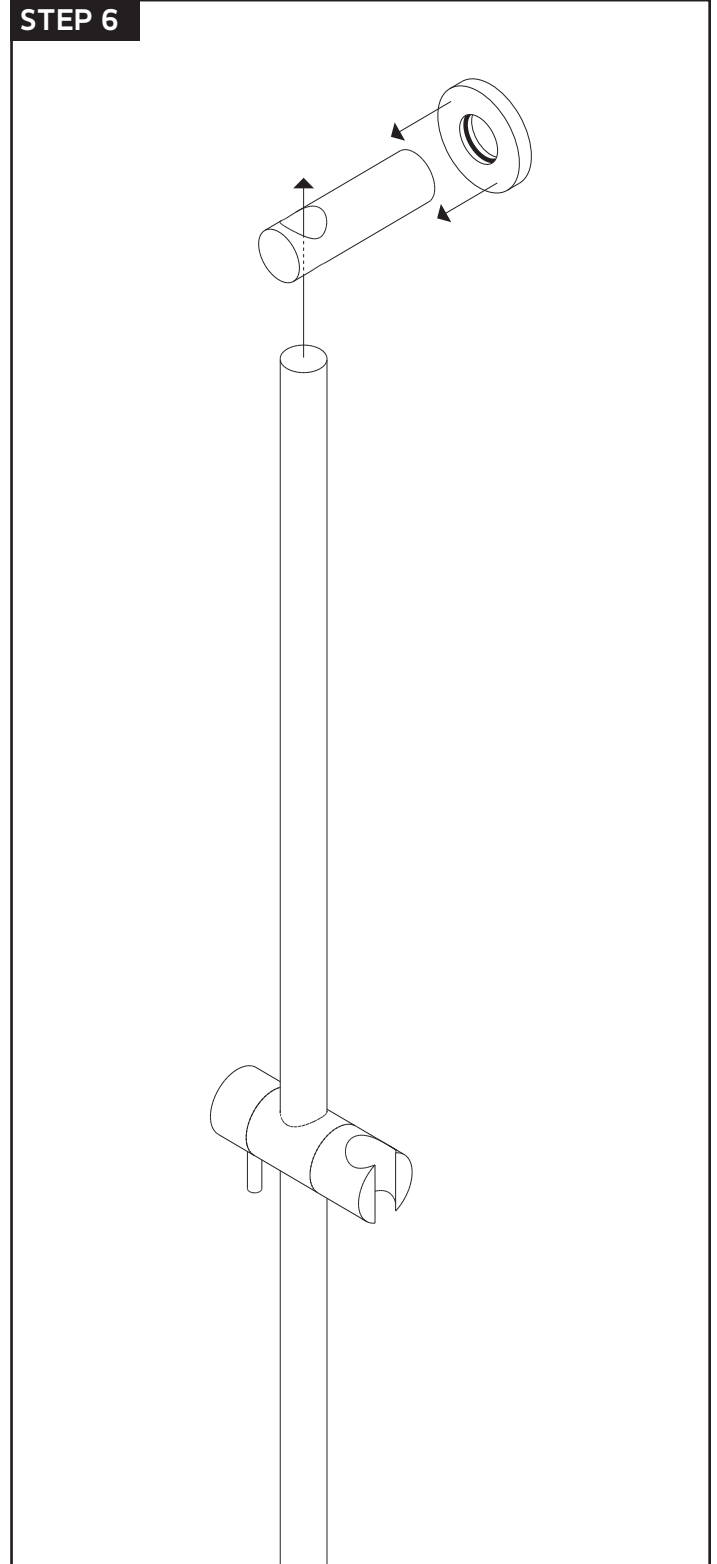

F902-43

PRODUCT DIMENSIONS

slide bar with integrated
water outlet rnd

STEP 1

*ALL DIMENSIONS ARE APPROXIMATE

MAX:1-5/8" MIN:1-1/8" DIAMETER
THROUGH FINISHED WALL

STEP 2

MAX:1-5/8" MIN:1-1/8"
DIAMETER THROUGH
FINISHED WALL

INSTALLATION STEPS

STEP 3

STEP 4

artos[®]

F902-43

slide bar with integrated
water outlet rnd

INSTALLATION STEPS

slide bar with integrated
water outlet rnd