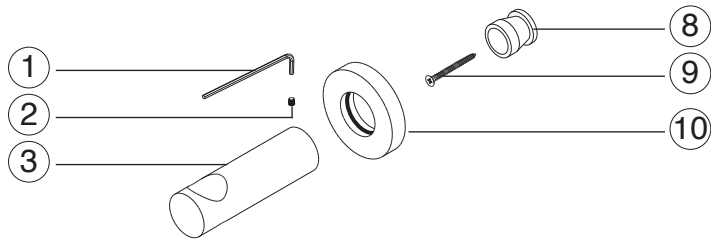

F902-43

PRODUCT DIMENSIONS

slide bar with integrated
water outlet rnd

STEP 1

*ALL DIMENSIONS ARE APPROXIMATE

MAX:1-5/8" MIN:1-1/8" DIAMETER
THROUGH FINISHED WALL

STEP 2

MAX:1-5/8" MIN:1-1/8"
DIAMETER THROUGH
FINISHED WALL

INSTALLATION STEPS

STEP 3

STEP 4

artos[®]

F902-43

slide bar with integrated
water outlet rnd

INSTALLATION STEPS

slide bar with integrated
water outlet rnd