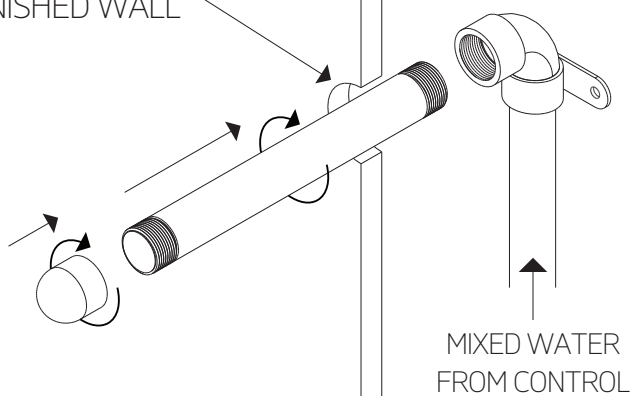

artos[®]

F907-47

TECHNICAL DATA SHEET

flexible hose shower kit with
slide bar and separate water
outlet squ

F907-47

flexible hose shower kit with
slide bar and separate water
outlet square

STEP 1 *ALL DIMENSIONS ARE APPROXIMATE

1-3/8" DIAMETER THROUGH
FINISHED WALL

STEP 2

1-3/8" DIAMETER
THROUGH FINISHED
WALL

MIXED WATER
FROM CONTROL

INSTALLATION STEPS

STEP 3

STEP 4

artos[®]