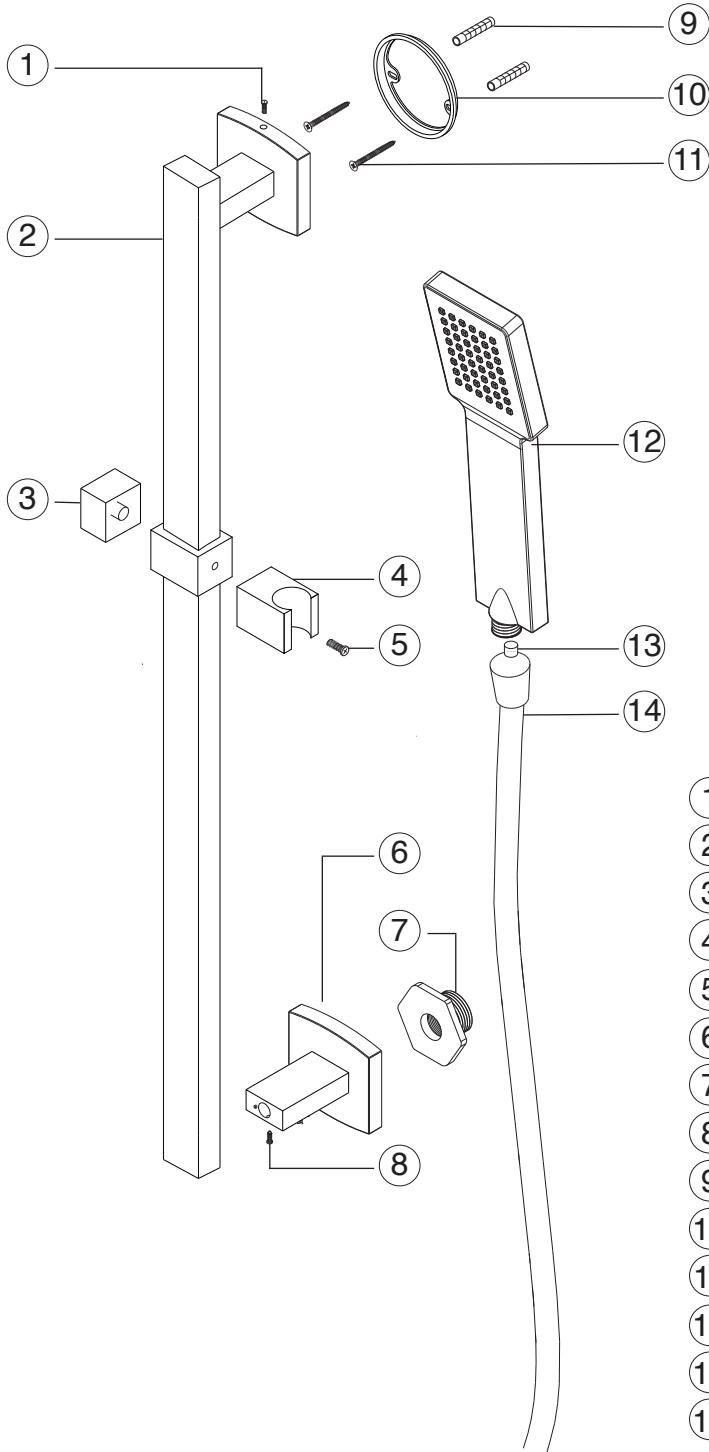

F907-47

OPERATING SPECIFICATIONS

flexible hose shower kit with
slide bar and separate water
outlet square

FEATURES

Separate Water Outlet
60" Flexible Hose

OPERATING PRESSURE

Minimum: 15 psi
Maximum: 75 psi
Above 90psi it may be necessary to install a pressure reducer

artos[®]

F907-47

TECHNICAL DATA SHEET

flexible hose shower kit with
slide bar and separate water
outlet squ

F907-47

flexible hose shower kit with
slide bar and separate water
outlet square

STEP 1 *ALL DIMENSIONS ARE APPROXIMATE

F907-47

flexible hose shower kit with
slide bar and separate water
outlet square

INSTALLATION STEPS

artos[®]

F907-47

flexible hose shower kit with
slide bar and separate water
outlet square

INSTALLATION STEPS

flexible hose shower kit with
slide bar and separate water
outlet square

- ① **WALL BRACKET SET SCREW** F907-46 XP1
- ② **SLIDE BAR** F907-46 XP2
- ③ **SLIDE BAR ADJUSTMENT HANDLE** F907-46 XP3
- ④ **HAND SHOWER HOLDER** F907-46 XP4
- ⑤ **HAND SHOWER HOLDER SCREW** F907-46 XP5
- ⑥ **SLIDE BAR INLET/OUTLET** F907-46 XP6
- ⑦ **INLET ADAPTER** F907-46 XP7
- ⑧ **SLIDE BAR INLET/OUTLET SET SCREW** F907-46 XP8
- ⑨ **WALL ANCHORS** F907-46 XP9
- ⑩ **WALL BRACKET** F907-46 XP10
- ⑪ **WALL BRACKET SCREWS** F907-46 XP11
- ⑫ **HAND SHOWER** F907-46 XP12
- ⑬ **HAND SHOWER CHECK VALVE** F907-46 XP13
- ⑭ **HAND SHOWER HOSE** F907-46 XP14