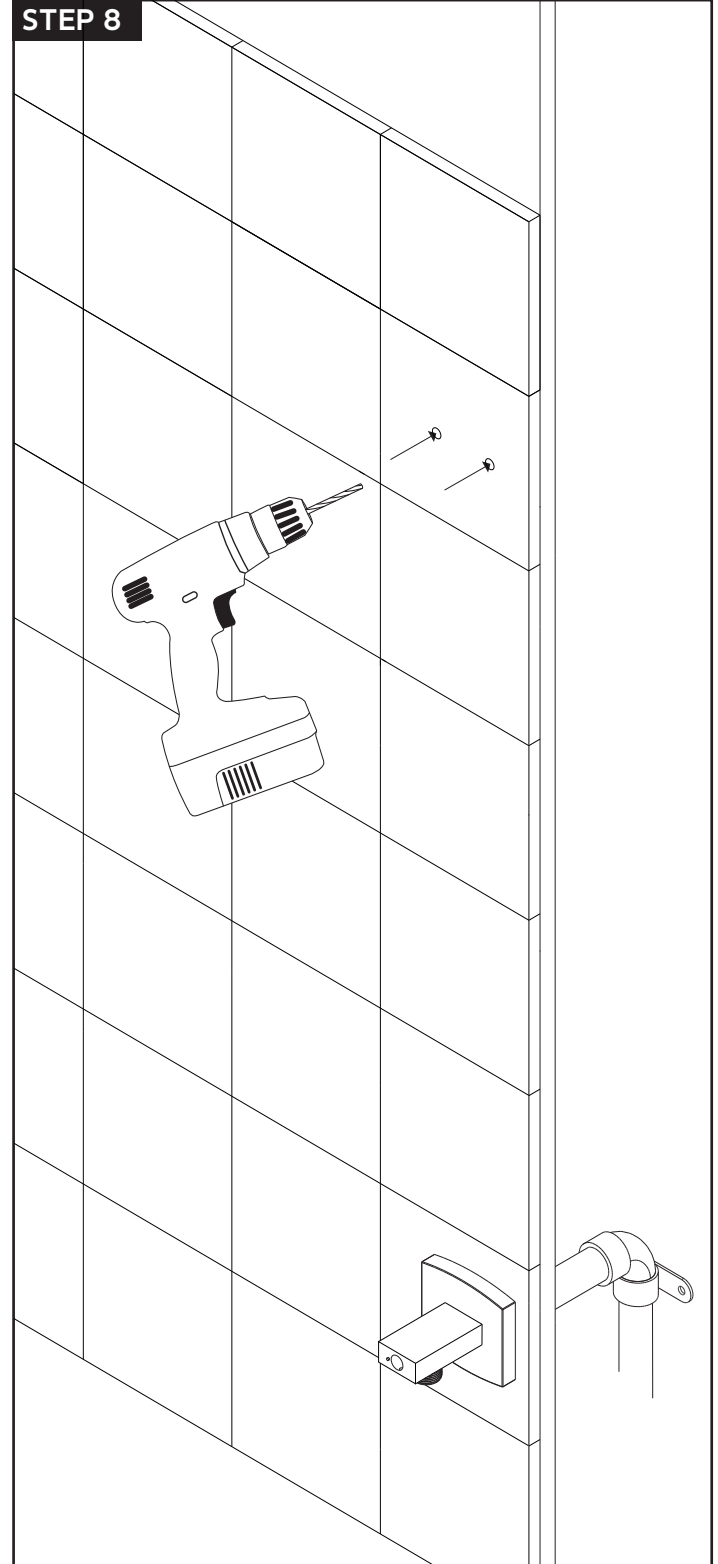

artos[®]

F907-47

TECHNICAL DATA SHEET

flexible hose shower kit with
slide bar and separate water
outlet squ

F907-47

flexible hose shower kit with
slide bar and separate water
outlet square

STEP 1 *ALL DIMENSIONS ARE APPROXIMATE

1-3/8" DIAMETER THROUGH
FINISHED WALL

STEP 2

1-3/8" DIAMETER
THROUGH FINISHED
WALL

MIXED WATER
FROM CONTROL

INSTALLATION STEPS

STEP 3

STEP 4

artos[®]

F907-47

flexible hose shower kit with
slide bar and separate water
outlet square

INSTALLATION STEPS

artos[®]

F907-47

flexible hose shower kit with
slide bar and separate water
outlet square

INSTALLATION STEPS