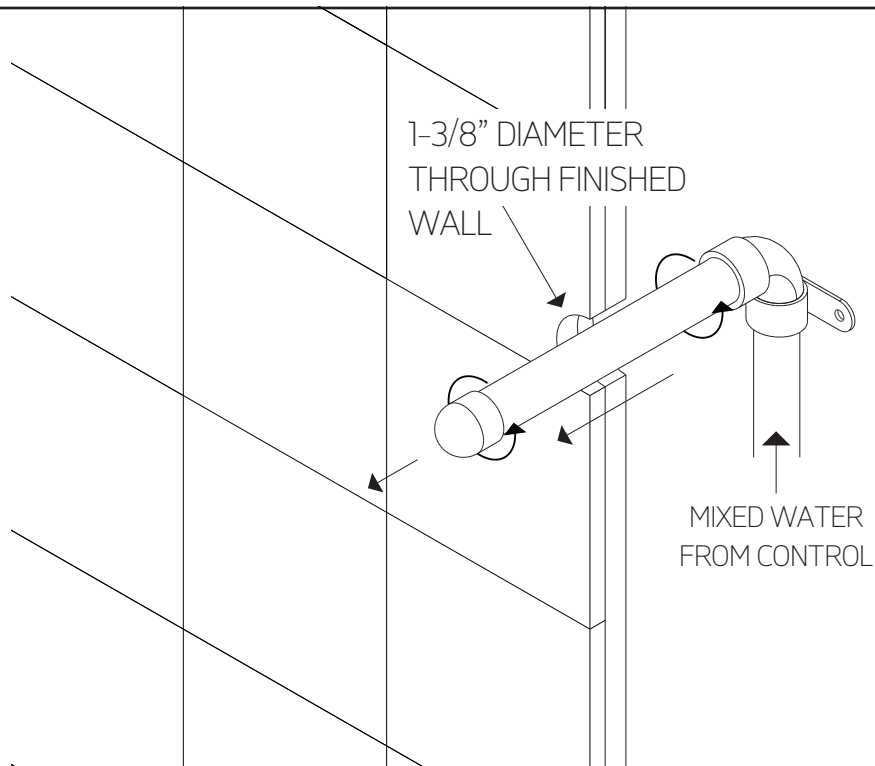

STEP 2

1-3/8" DIAMETER
THROUGH FINISHED
WALL

MIXED WATER
FROM CONTROL