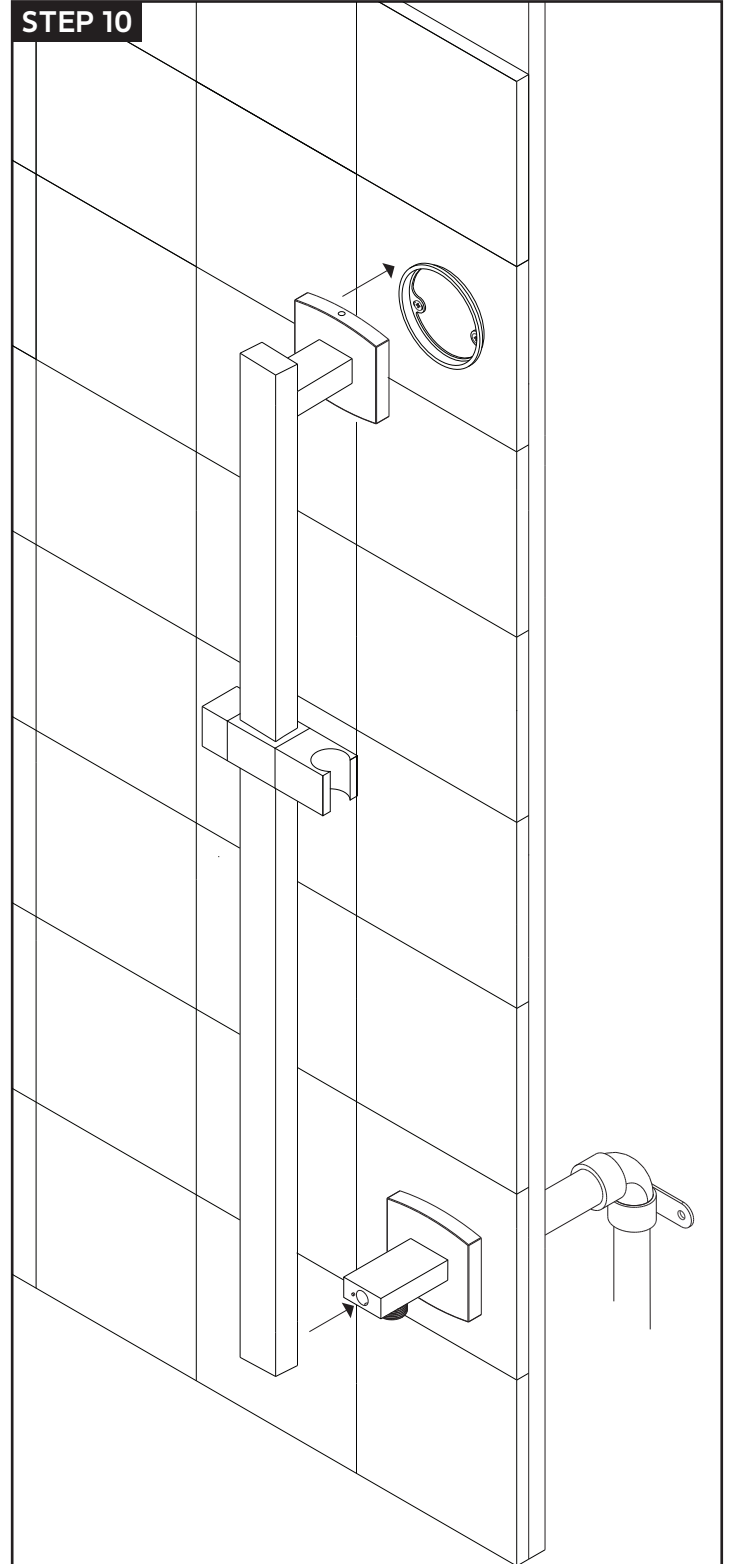

F907-47

flexible hose shower kit with
slide bar and separate water
outlet square

INSTALLATION STEPS

artos[®]

F907-47

flexible hose shower kit with
slide bar and separate water
outlet square

INSTALLATION STEPS

flexible hose shower kit with
slide bar and separate water
outlet square

- ① **WALL BRACKET SET SCREW** F907-46 XP1
- ② **SLIDE BAR** F907-46 XP2
- ③ **SLIDE BAR ADJUSTMENT HANDLE** F907-46 XP3
- ④ **HAND SHOWER HOLDER** F907-46 XP4
- ⑤ **HAND SHOWER HOLDER SCREW** F907-46 XP5
- ⑥ **SLIDE BAR INLET/OUTLET** F907-46 XP6
- ⑦ **INLET ADAPTER** F907-46 XP7
- ⑧ **SLIDE BAR INLET/OUTLET SET SCREW** F907-46 XP8
- ⑨ **WALL ANCHORS** F907-46 XP9
- ⑩ **WALL BRACKET** F907-46 XP10
- ⑪ **WALL BRACKET SCREWS** F907-46 XP11
- ⑫ **HAND SHOWER** F907-46 XP12
- ⑬ **HAND SHOWER CHECK VALVE** F907-46 XP13
- ⑭ **HAND SHOWER HOSE** F907-46 XP14