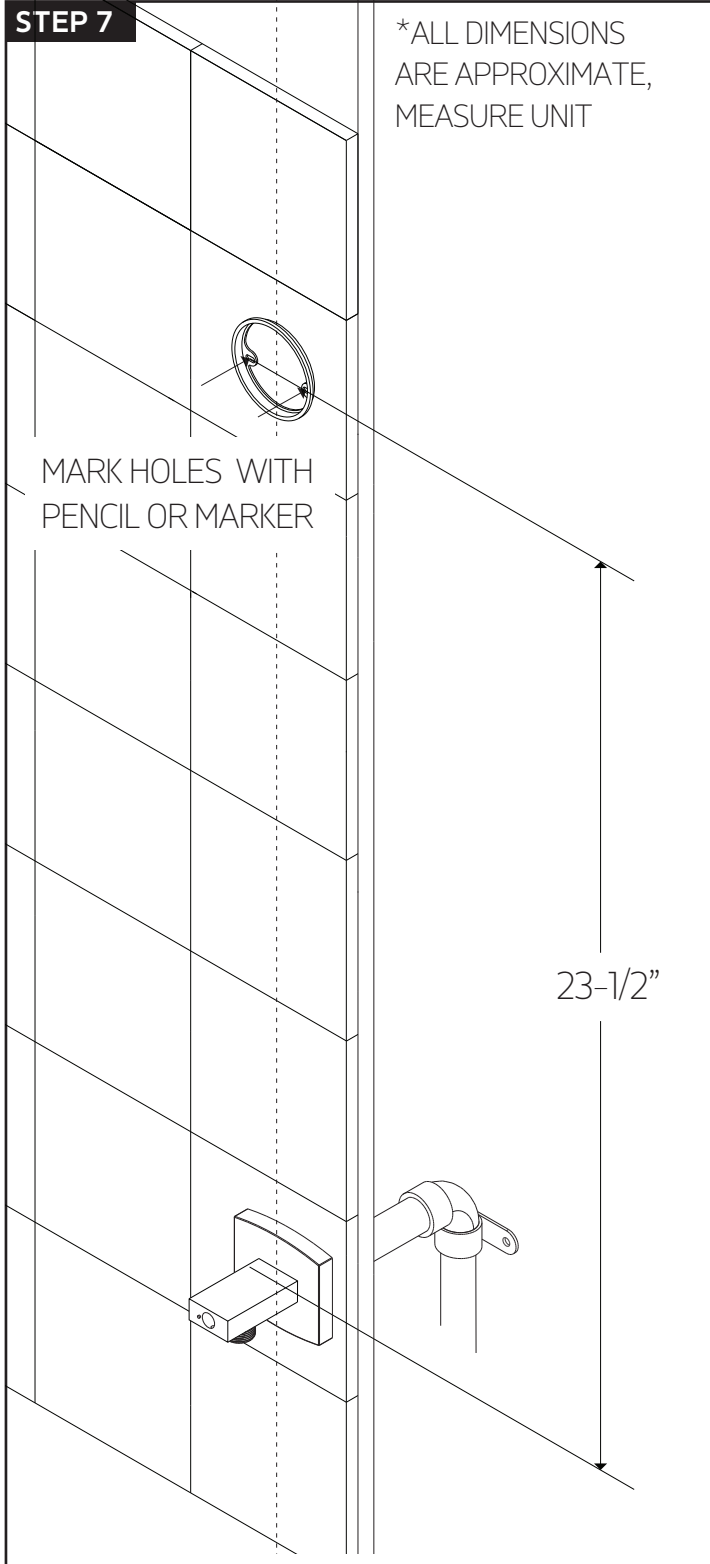

INSTALLATION STEPS