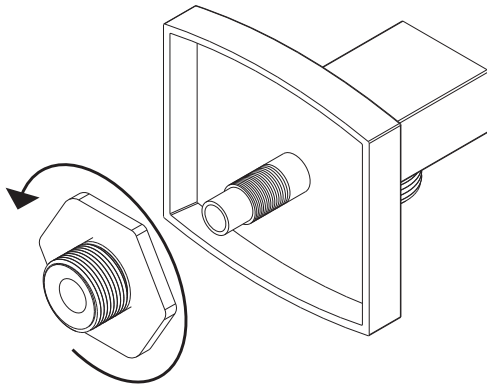

artos[®]

F907-47

TECHNICAL DATA SHEET

flexible hose shower kit with
slide bar and separate water
outlet squ

F907-47

flexible hose shower kit with
slide bar and separate water
outlet square

STEP 1 *ALL DIMENSIONS ARE APPROXIMATE

1-3/8" DIAMETER THROUGH
FINISHED WALL

STEP 2

1-3/8" DIAMETER
THROUGH FINISHED
WALL

MIXED WATER
FROM CONTROL

INSTALLATION STEPS

STEP 3

STEP 4

artos[®]

F907-47

flexible hose shower kit with
slide bar and separate water
outlet square

INSTALLATION STEPS

artos[®]

F907-47

flexible hose shower kit with
slide bar and separate water
outlet square

INSTALLATION STEPS