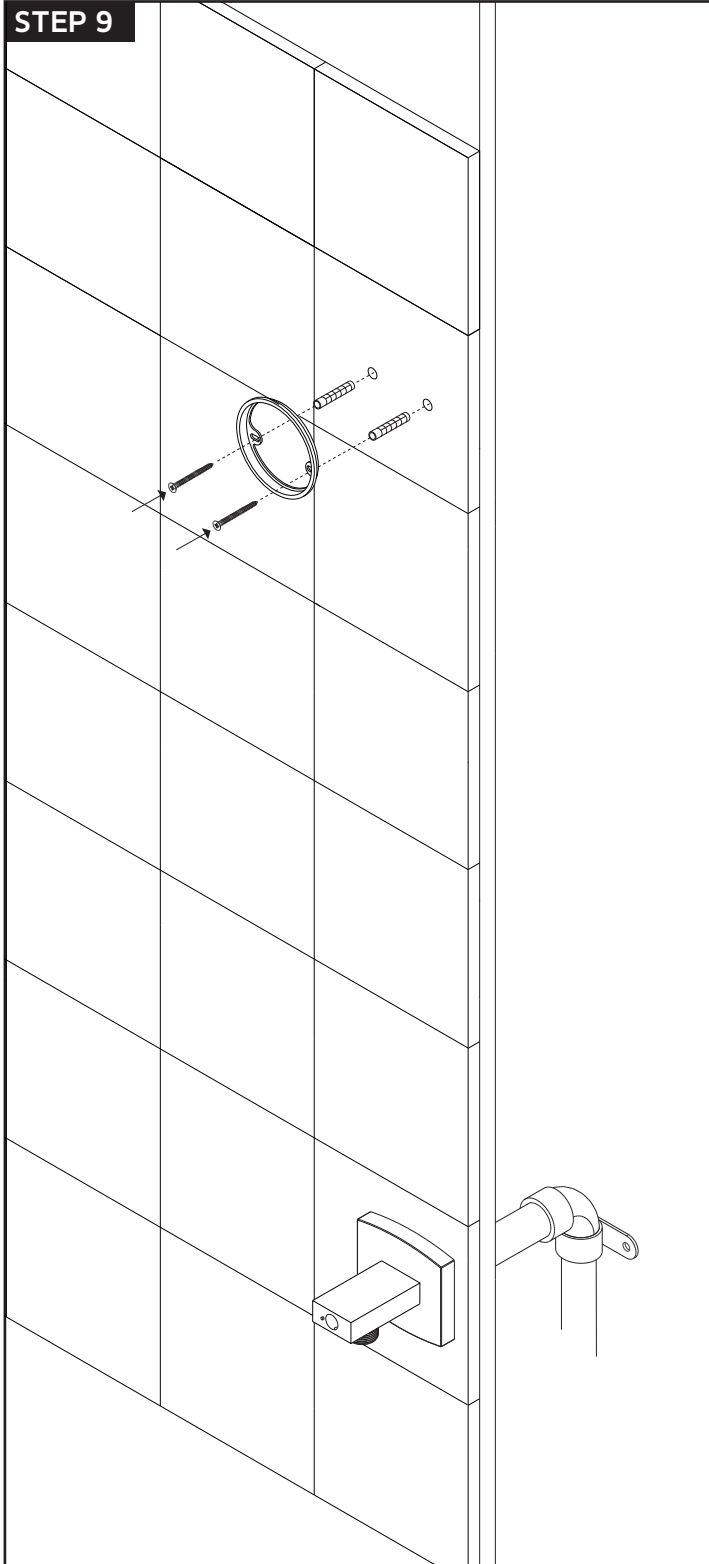

artos[®]

F907-47

TECHNICAL DATA SHEET

flexible hose shower kit with
slide bar and separate water
outlet squ

F907-47

flexible hose shower kit with
slide bar and separate water
outlet square

STEP 1 *ALL DIMENSIONS ARE APPROXIMATE

F907-47

flexible hose shower kit with
slide bar and separate water
outlet square

INSTALLATION STEPS

artos[®]

F907-47

flexible hose shower kit with
slide bar and separate water
outlet square

INSTALLATION STEPS

flexible hose shower kit with
slide bar and separate water
outlet square

- ① **WALL BRACKET SET SCREW** F907-46 XP1
- ② **SLIDE BAR** F907-46 XP2
- ③ **SLIDE BAR ADJUSTMENT HANDLE** F907-46 XP3
- ④ **HAND SHOWER HOLDER** F907-46 XP4
- ⑤ **HAND SHOWER HOLDER SCREW** F907-46 XP5
- ⑥ **SLIDE BAR INLET/OUTLET** F907-46 XP6
- ⑦ **INLET ADAPTER** F907-46 XP7
- ⑧ **SLIDE BAR INLET/OUTLET SET SCREW** F907-46 XP8
- ⑨ **WALL ANCHORS** F907-46 XP9
- ⑩ **WALL BRACKET** F907-46 XP10
- ⑪ **WALL BRACKET SCREWS** F907-46 XP11
- ⑫ **HAND SHOWER** F907-46 XP12
- ⑬ **HAND SHOWER CHECK VALVE** F907-46 XP13
- ⑭ **HAND SHOWER HOSE** F907-46 XP14