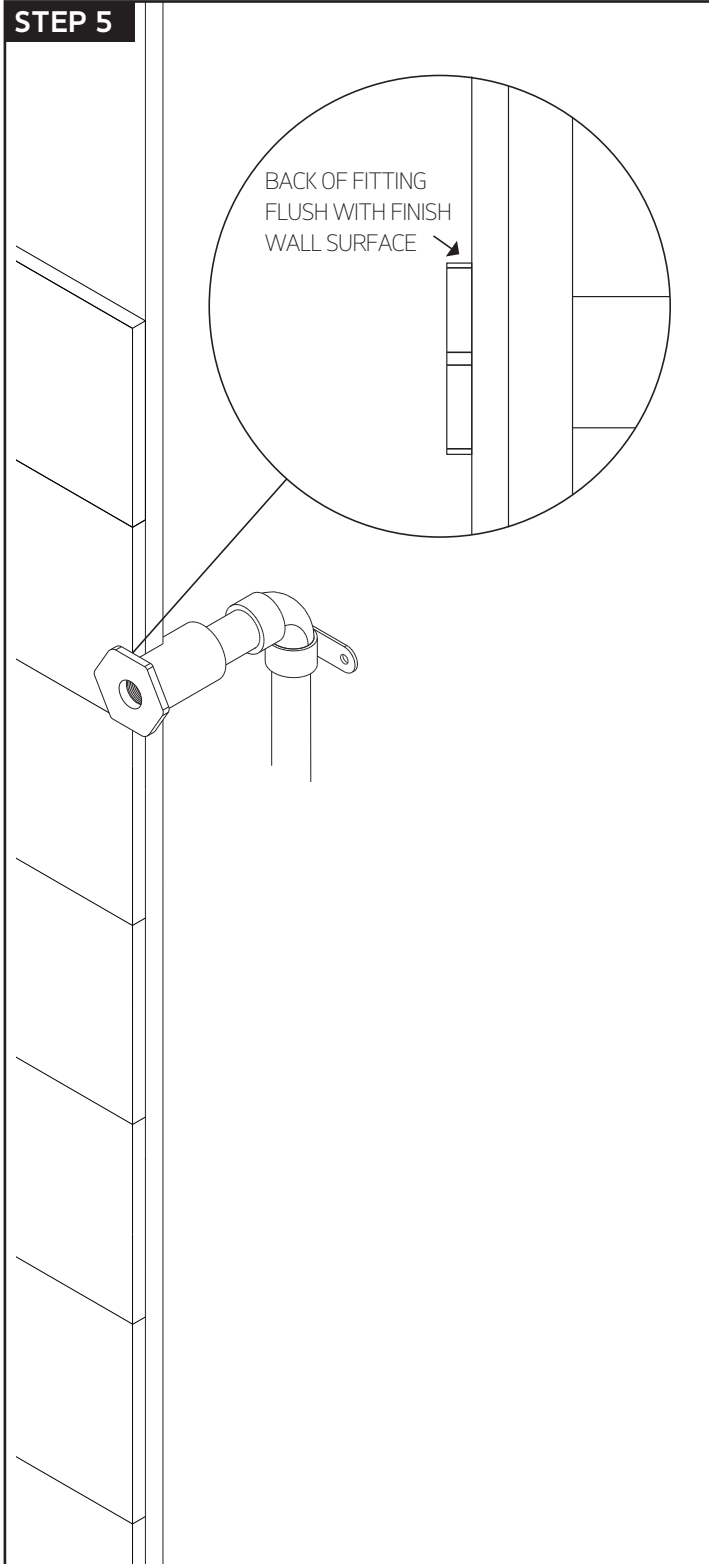

STEP 3

artos®

F907-47

flexible hose shower kit with
slide bar and separate water
outlet square