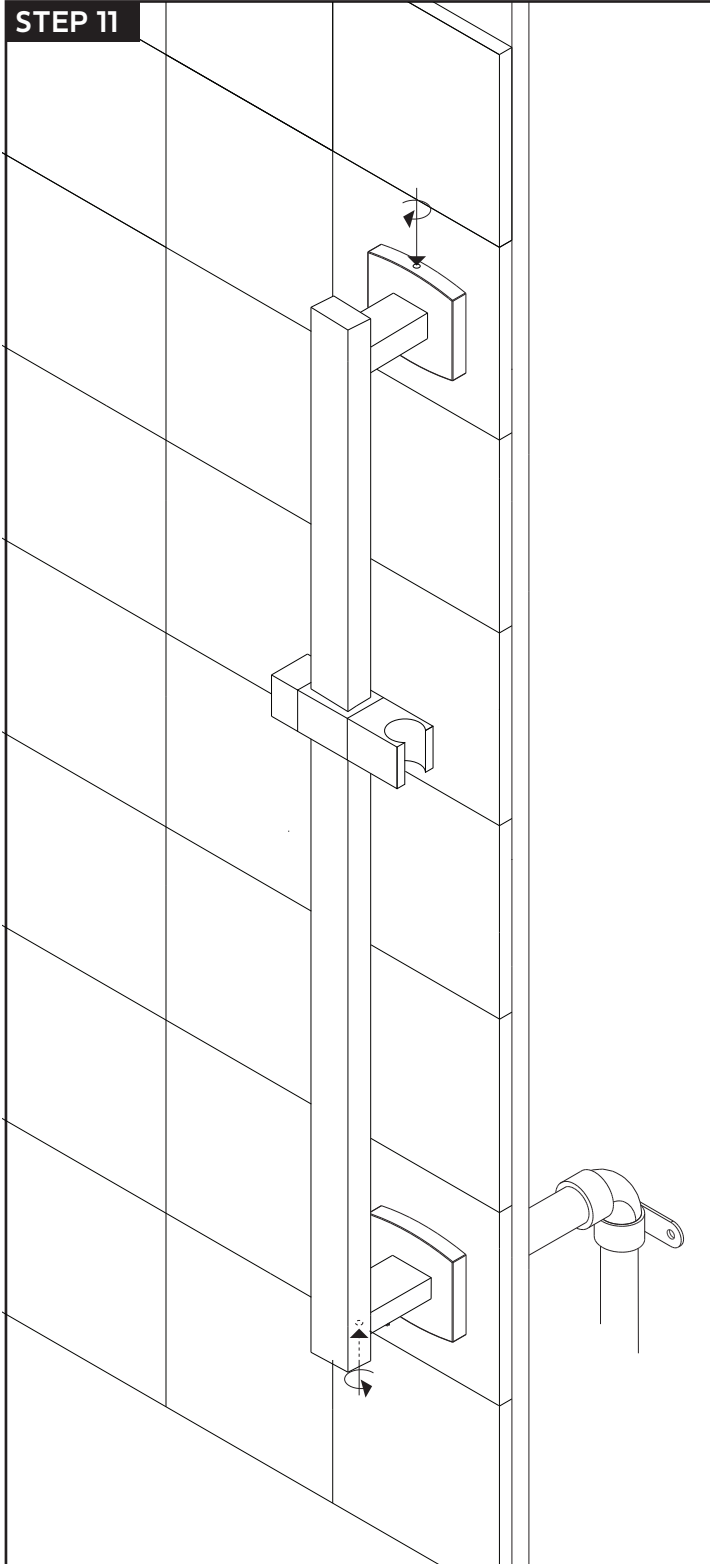

F907-47

flexible hose shower kit with
slide bar and separate water
outlet square

INSTALLATION STEPS

artos[®]

F907-47

flexible hose shower kit with
slide bar and separate water
outlet square

INSTALLATION STEPS

flexible hose shower kit with
slide bar and separate water
outlet square

- ① **WALL BRACKET SET SCREW** F907-46 XP1
- ② **SLIDE BAR** F907-46 XP2
- ③ **SLIDE BAR ADJUSTMENT HANDLE** F907-46 XP3
- ④ **HAND SHOWER HOLDER** F907-46 XP4
- ⑤ **HAND SHOWER HOLDER SCREW** F907-46 XP5
- ⑥ **SLIDE BAR INLET/OUTLET** F907-46 XP6
- ⑦ **INLET ADAPTER** F907-46 XP7
- ⑧ **SLIDE BAR INLET/OUTLET SET SCREW** F907-46 XP8
- ⑨ **WALL ANCHORS** F907-46 XP9
- ⑩ **WALL BRACKET** F907-46 XP10
- ⑪ **WALL BRACKET SCREWS** F907-46 XP11
- ⑫ **HAND SHOWER** F907-46 XP12
- ⑬ **HAND SHOWER CHECK VALVE** F907-46 XP13
- ⑭ **HAND SHOWER HOSE** F907-46 XP14