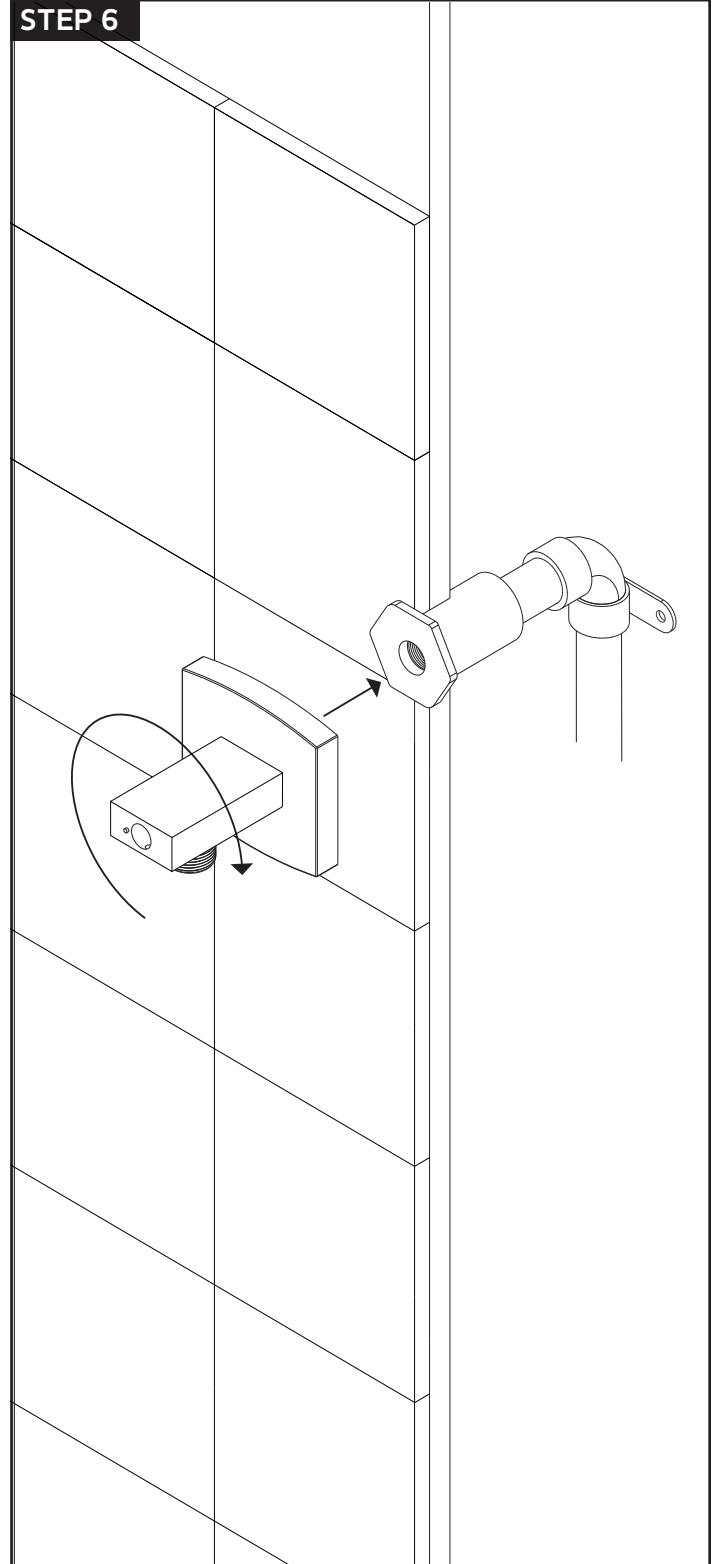

artos®

F907-47

flexible hose shower kit with
slide bar and separate water
outlet square