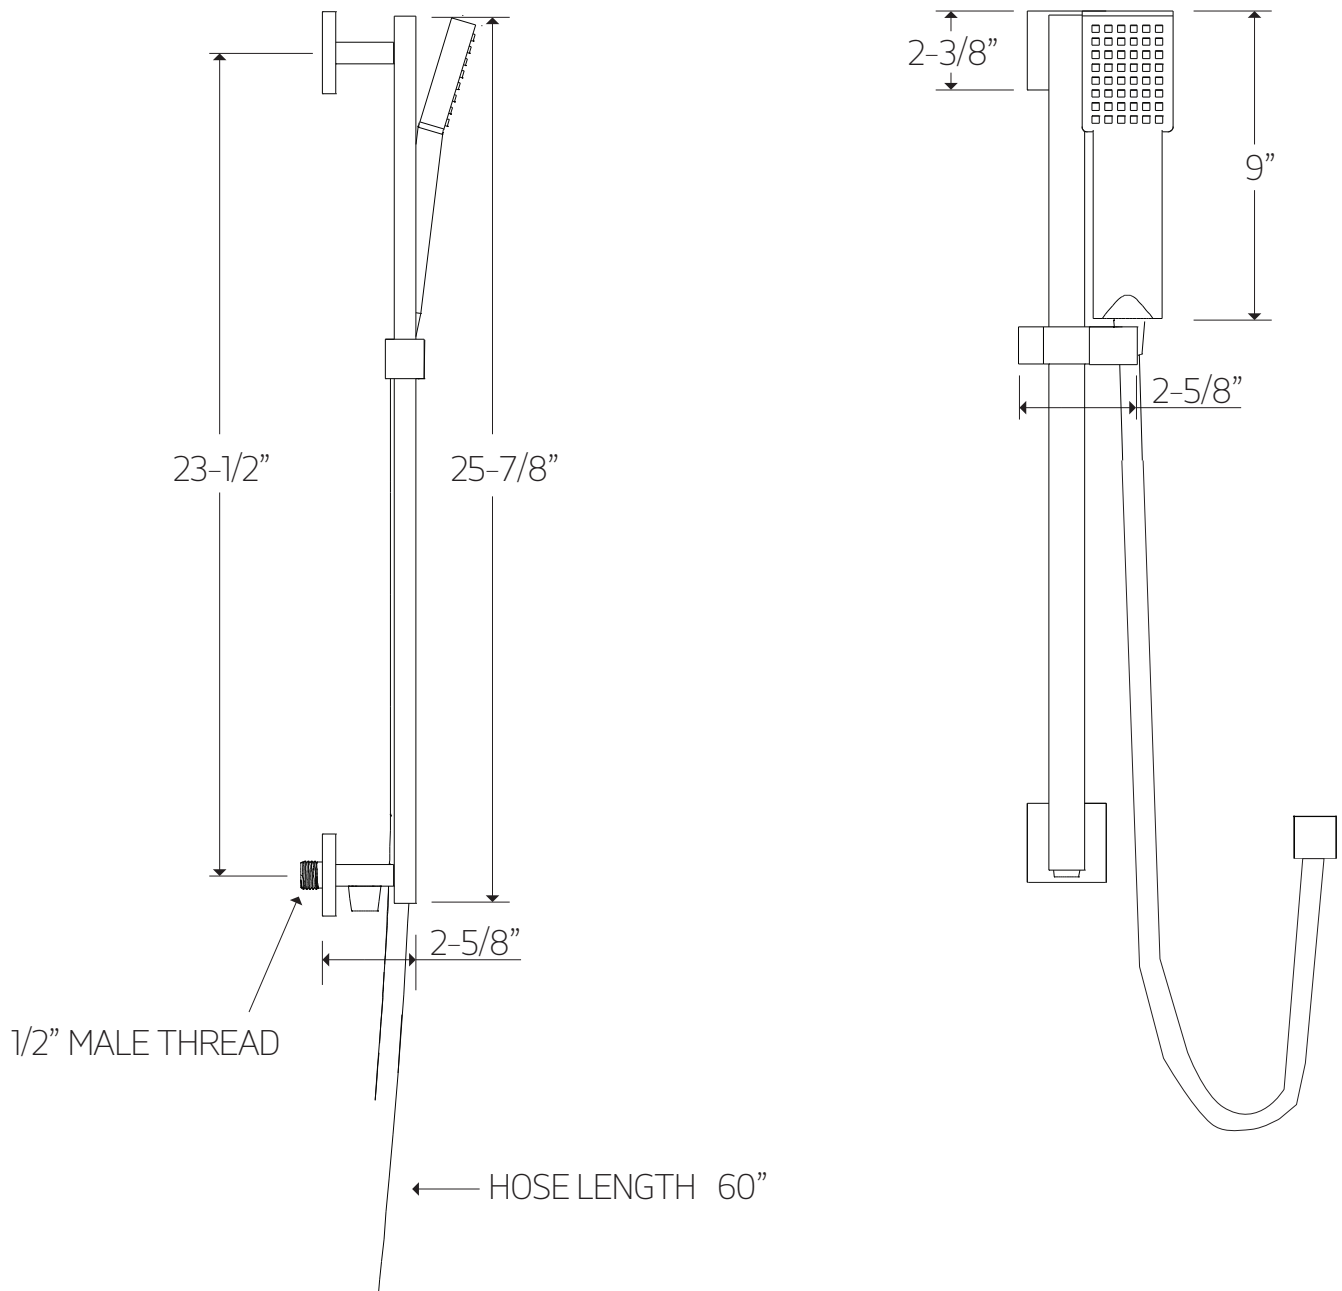

F907-47

OPERATING SPECIFICATIONS

flexible hose shower kit with
slide bar and separate water
outlet square

FEATURES

Separate Water Outlet
60" Flexible Hose

OPERATING PRESSURE

Minimum: 15 psi
Maximum: 75 psi
Above 90psi it may be necessary to install a pressure reducer

OPERATING TEMPERATURE

Maximum: 176°

FLOW CAPACITY

2.0 USGPM

INLET/OUTLET

1/2" Male NPT

REQUIREMENTS

This unit requires a control

artos[®]

F907-47

TECHNICAL DATA SHEET

flexible hose shower kit with
slide bar and separate water
outlet squ

F907-47

flexible hose shower kit with
slide bar and separate water
outlet square

STEP 1 *ALL DIMENSIONS ARE APPROXIMATE