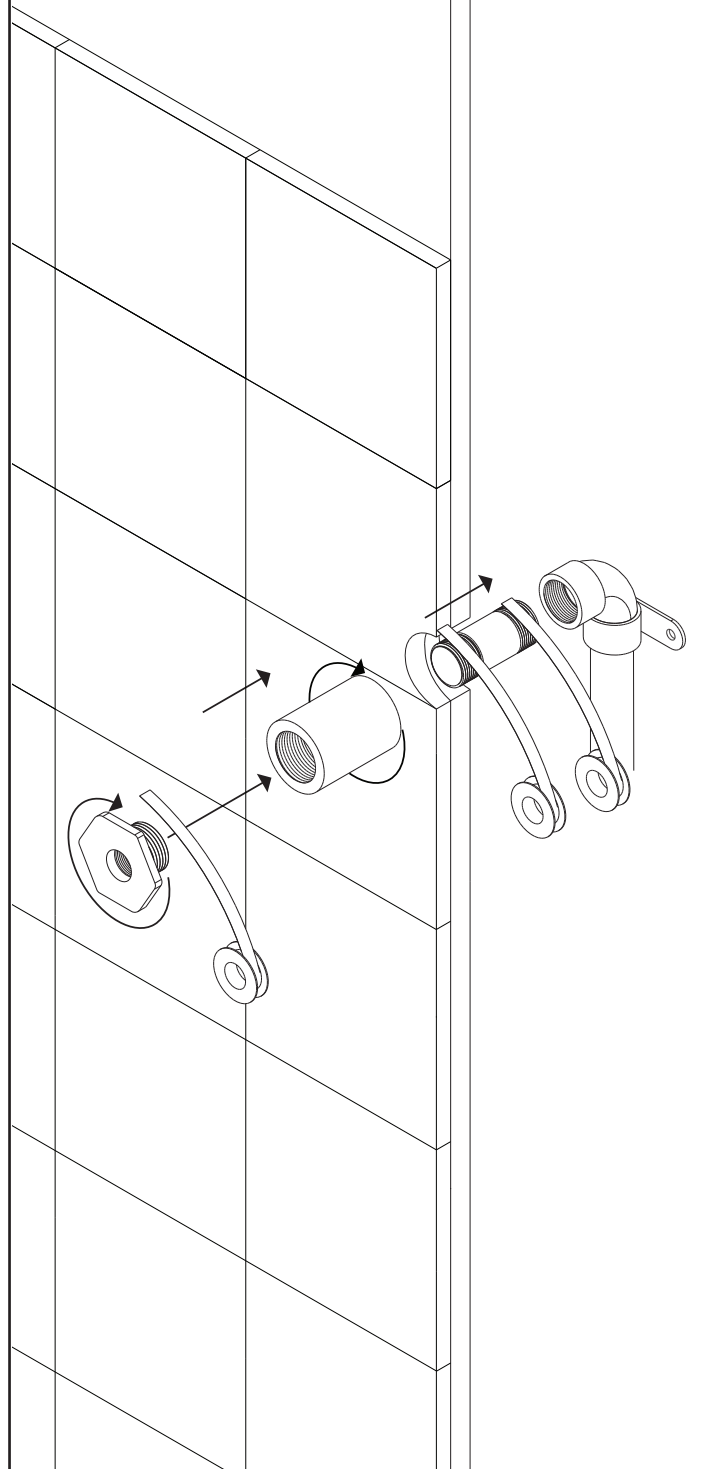

artos[®]

F907-47

TECHNICAL DATA SHEET

flexible hose shower kit with
slide bar and separate water
outlet squ

F907-47

flexible hose shower kit with
slide bar and separate water
outlet square

STEP 1 *ALL DIMENSIONS ARE APPROXIMATE

1-3/8" DIAMETER THROUGH
FINISHED WALL

STEP 2

1-3/8" DIAMETER
THROUGH FINISHED
WALL

MIXED WATER
FROM CONTROL

INSTALLATION STEPS

STEP 3

STEP 4

artos[®]