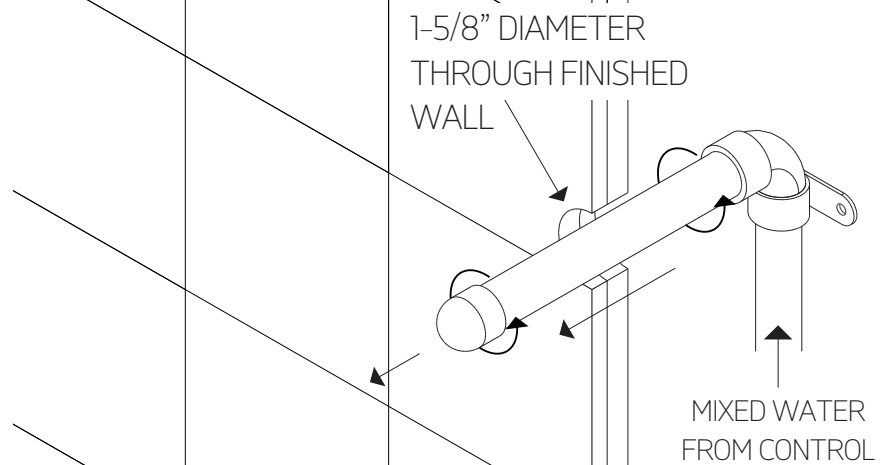

F907-77

handshower kit with
3.25" square escutcheon

STEP 1

STEP 2