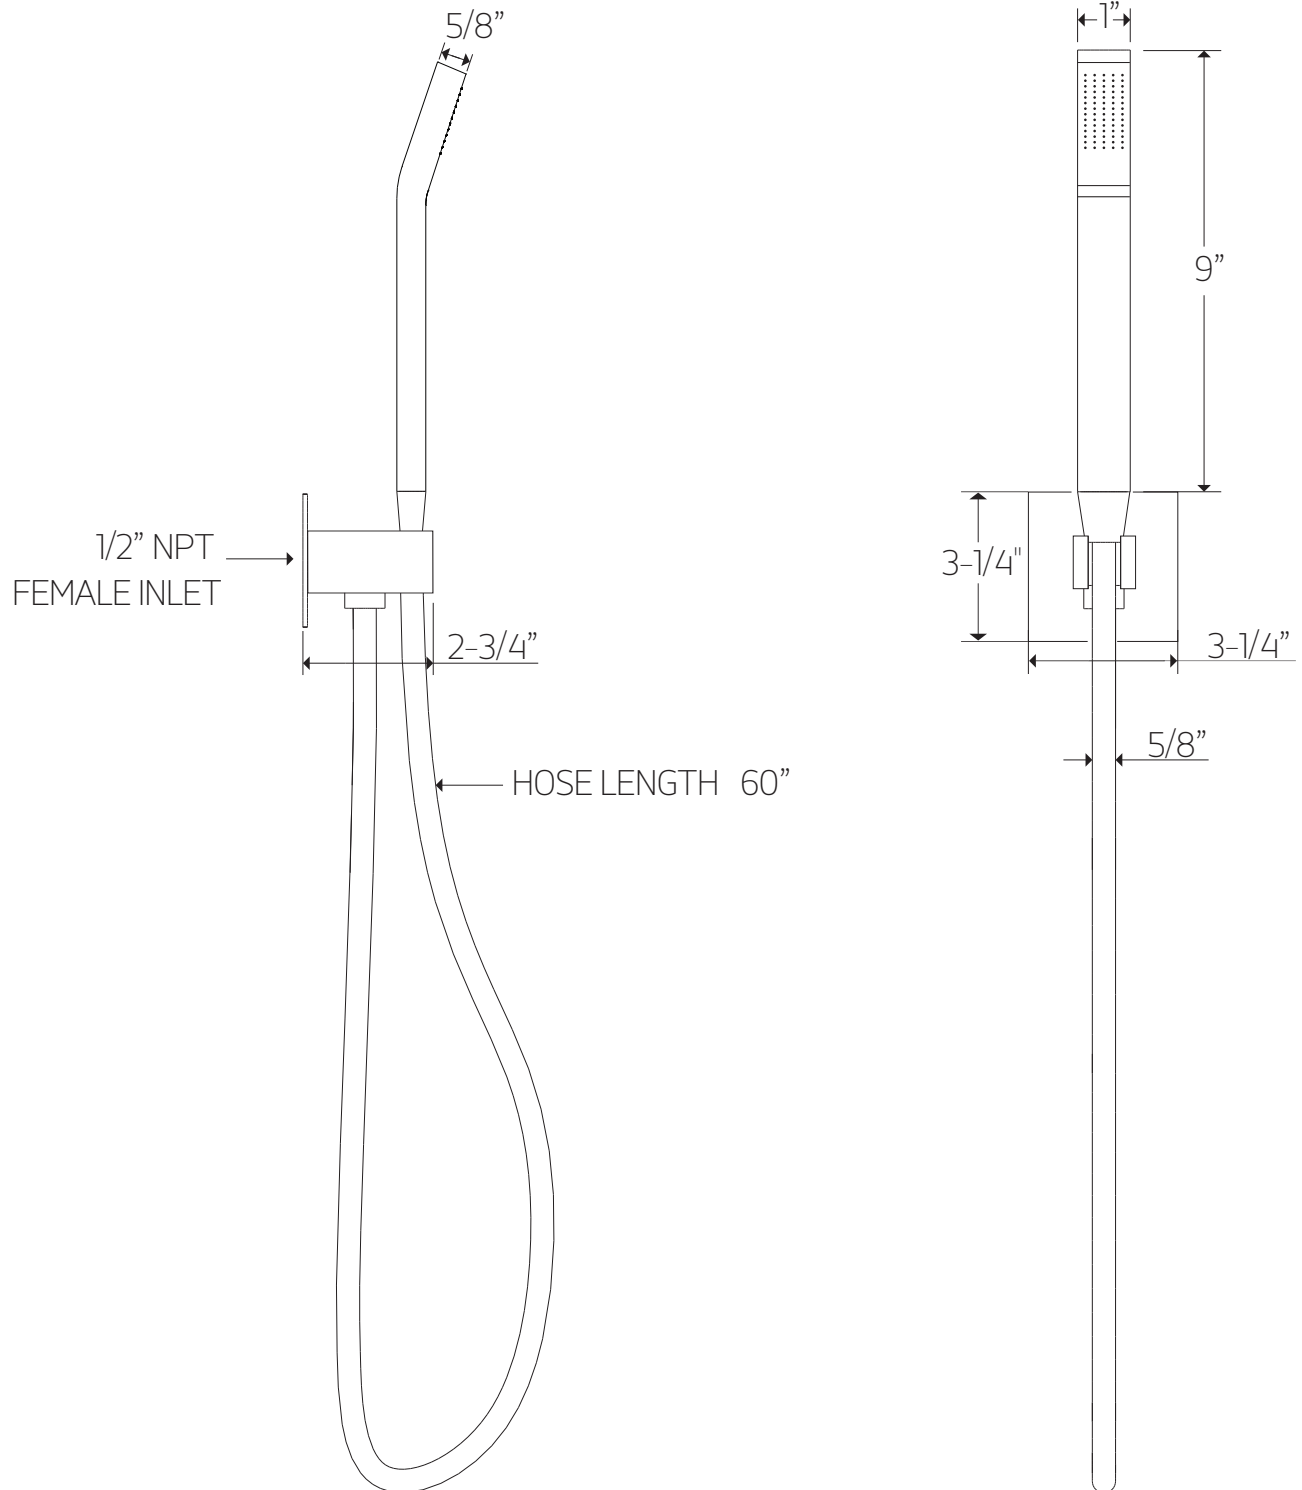

## PRODUCT DIMENSIONS

handshower kit with  
3.25" square escutcheon