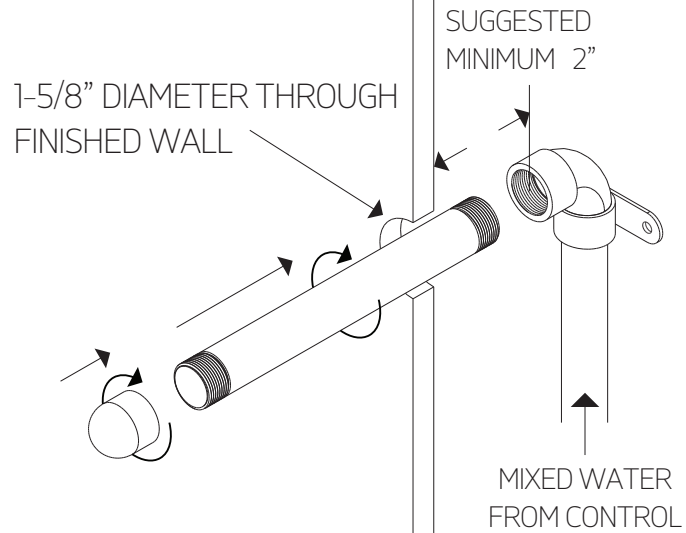

F907-77

handshower kit with
3.25" square escutcheon

STEP 1