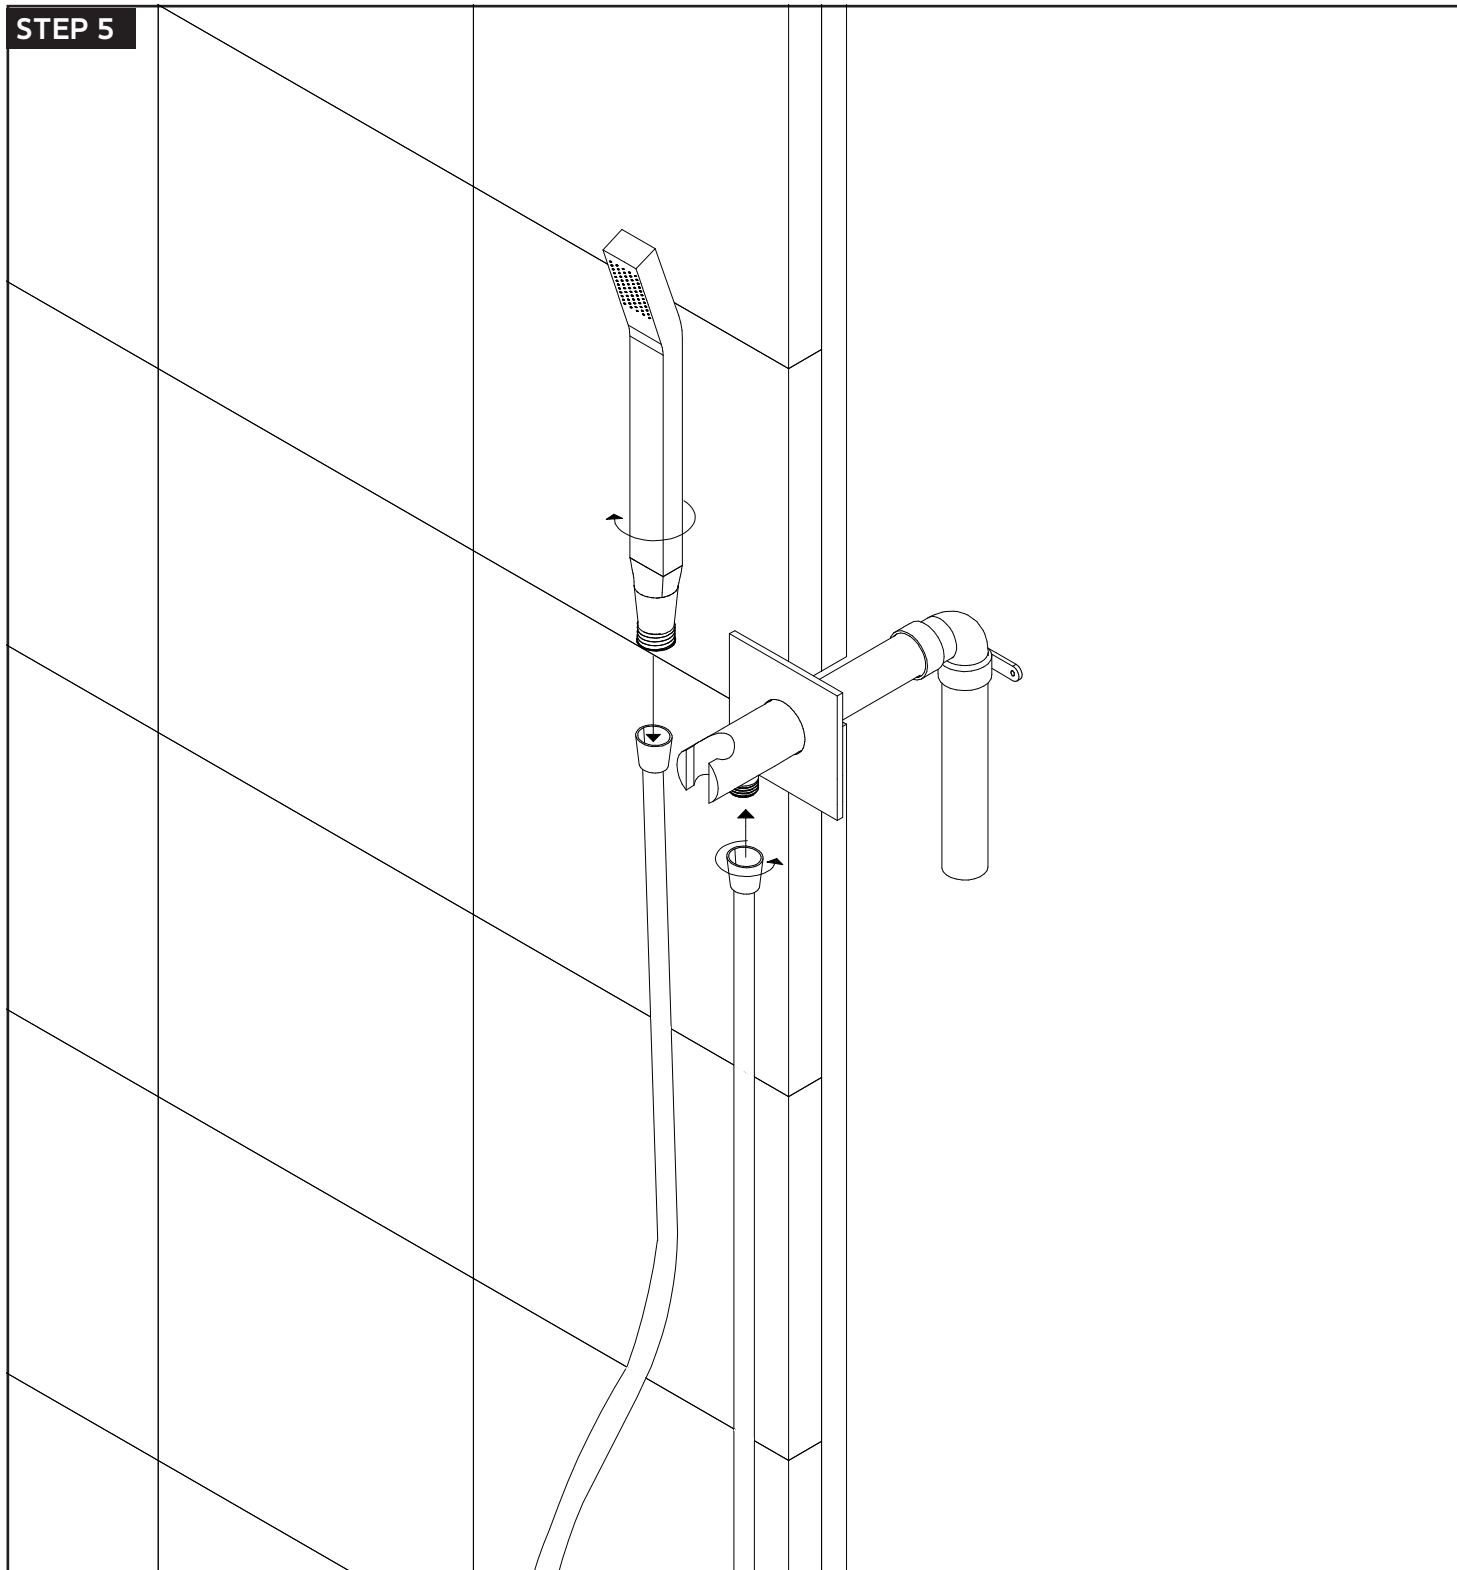

INSTALLATION STEPS

STEP 5