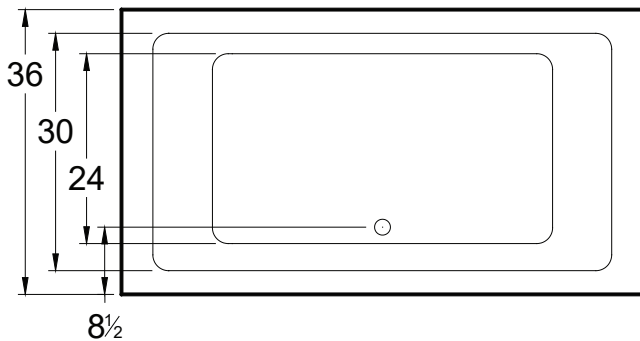

DIMENSIONS

66" x 36" x 22" (1676 x 914 x 559 mm)
Gallon to Overflow = 65 (Liters = 246)

MATERIAL

Acrylic

TUB FLOOR

Textured

UNDERMOUNT:

This tub is not designed for undermount installation.