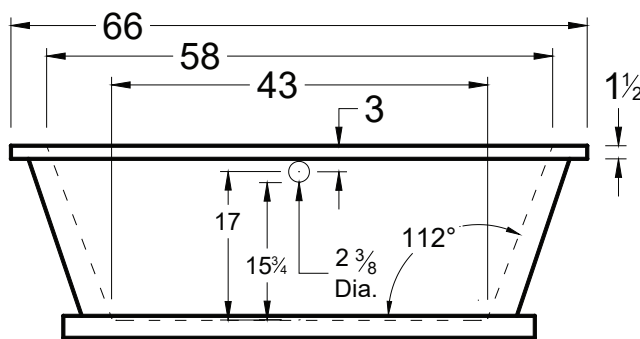

DIMENSIONS

66" x 36" x 22" (1676 x 914 x 559 mm)
Gallon to Overflow = 65 (Liters = 246)

MATERIAL

Acrylic

TUB FLOOR

Textured

UNDERMOUNT:

This tub is not designed for undermount installation.