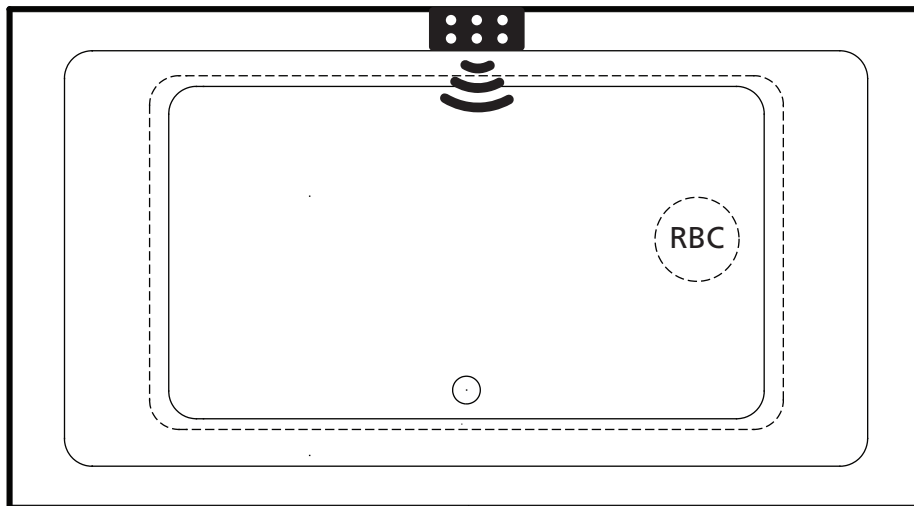

Contact Americh for additional approvals.

LEGEND

Remote Blower Connection

REMOTE CONTROL
(With INVISIBLE MAGNETIC HOLDER)

Airbath System II

Blower must be remotely located
(Diagram is required for custom blower connection)

STANDARD EQUIPMENT

- Americh Remote Control (with AirBath System only)
- Integral Waste & Overflow

OPTIONAL ACCESSORIES

- Dual Color (Premium Color Upcharge)
- Pillows: 12" - Angle
- Lo Profile Tub Edge
- Waste & Overflow Upgrade
- Linear Waste & Overflow