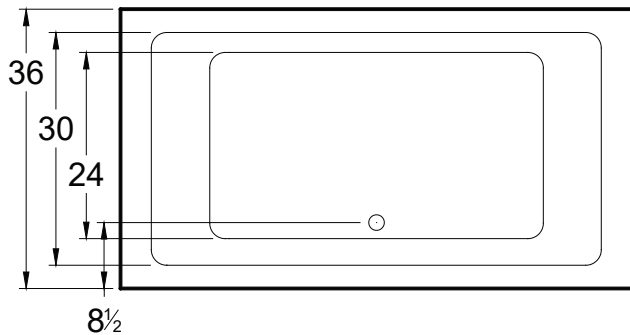

DIMENSIONS

66" x 36" x 22" (1676 x 914 x 559 mm)
Gallon to Overflow = 65 (Liters = 170)

MATERIAL

Acrylic

TUB FLOOR

Textured

UNDERMOUNT:

This tub is not designed for undermount installation.