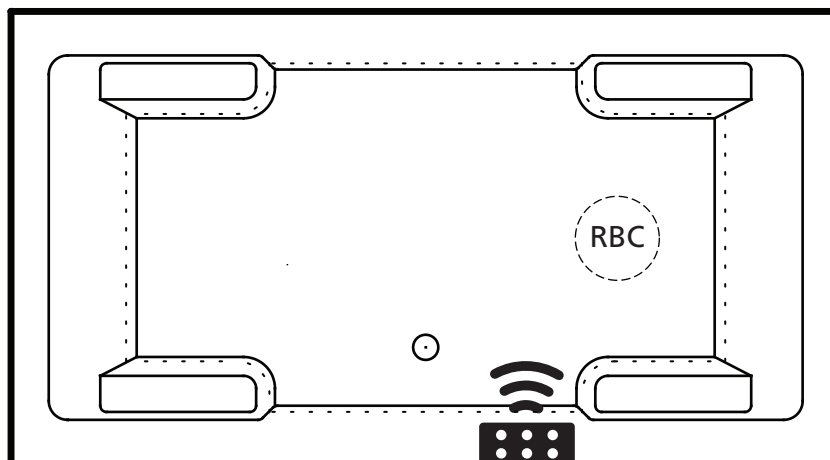

DIMENSIONS

66" x 36" x 22" (1676 x 914 x 559 mm)
Gallon to Overflow = 65 (Liters = 170)

MATERIAL

Acrylic

TUB FLOOR

Textured

UNDERMOUNT:

This tub is not designed for undermount installation.

Contact Americh for additional approvals.

LEGEND

Remote Blower Connection

REMOTE CONTROL
(With INVISIBLE MAGNETIC HOLDER)

Airbath System II

Blower must be remotely located
(Diagram is required for custom blower connection)

STANDARD EQUIPMENT

- Americh Remote Control (with AirBath System only)
- Integral Waste & Overflow

OPTIONAL ACCESSORIES

- Dual Color (Premium Color Upcharge)
- Pillows: 12" - Angle
- Lo Profile Tub Edge
- Waste & Overflow Upgrade
- Linear Waste & Overflow