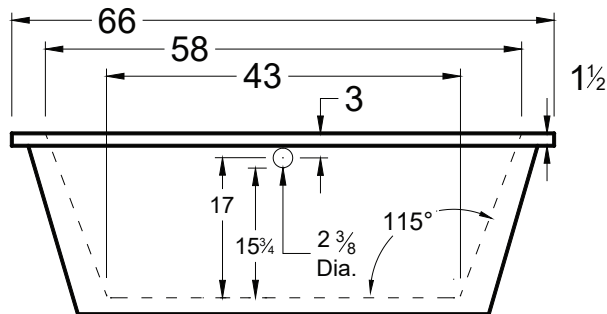

DIMENSIONS

66" x 36" x 22" (1676 x 914 x 559 mm)
Gallon to Overflow = 65 (Liters = 170)

MATERIAL

Acrylic

TUB FLOOR

Textured

UNDERMOUNT:

This tub is not designed for undermount installation.