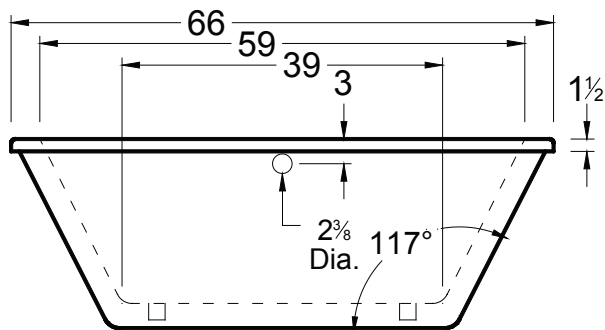

### DIMENSIONS

71" x 31" x 26" ( 1804 x 788 x 661 mm)

Gallon to Overflow = 80 (Liters = 303)

### INSTALLATION TIPS

- Install according to Owner's Manual and local codes.
- Hot water supply should be 65-75% of tub capacity or greater.
- Always consult your local plumber for recommendations as installations will vary.