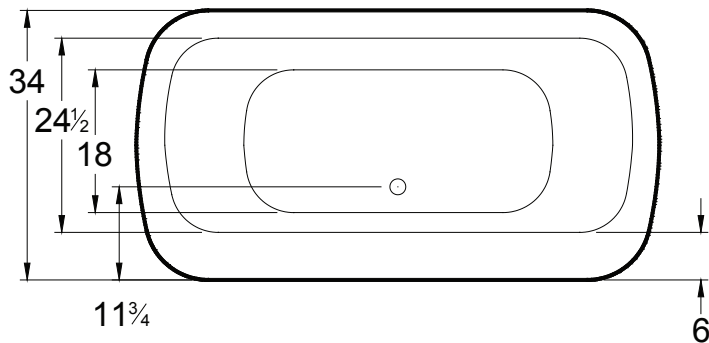

### DIMENSIONS

71" x 31" x 26" ( 1804 x 788 x 661 mm)

Gallon to Overflow = 80 (Liters = 303)