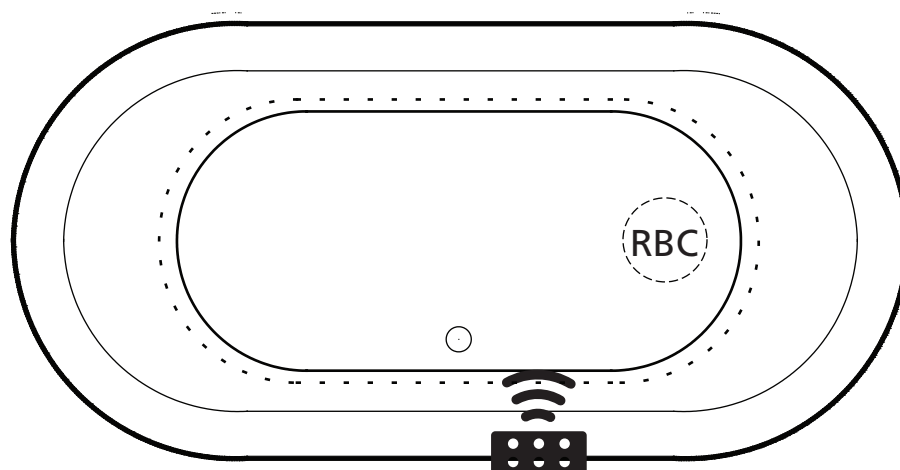

DIMENSIONS

71" x 35" x 25" (1083 x 889 x 635 mm)
Gallon to Overflow = 85 (Liters = 322)

MATERIAL

Acrylic

TUB FLOOR

Non - Textured

UNDERMOUNT:

This tub is not designed for undermount installation.

Contact Americh for additional approvals.

LEGEND

Remote Blower Connection

REMOTE CONTROL
(With INVISIBLE MAGNETIC HOLDER)

Airbath System II
Blower must be remotely located
(Diagram is required for custom blower connection)

STANDARD EQUIPMENT

- Americh Remote Control (with AirBath System only)
- Integral Waste & Overflow

OPTIONAL ACCESSORIES

- Dual Color (Premium Color Upcharge)
- Pillows: 12" - Angle
- Lo Profile Tub Edge
- Waste & Overflow Upgrade
- Linear Waste & Overflow