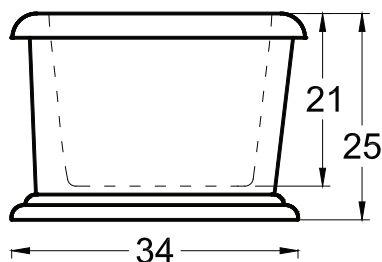

DIMENSIONS

71" x 35" x 25" (1083 x 889 x 635 mm)
Gallon to Overflow = 85 (Liters = 322)

MATERIAL

Acrylic

TUB FLOOR

Non - Textured

UNDERMOUNT:

This tub is not designed for undermount installation.