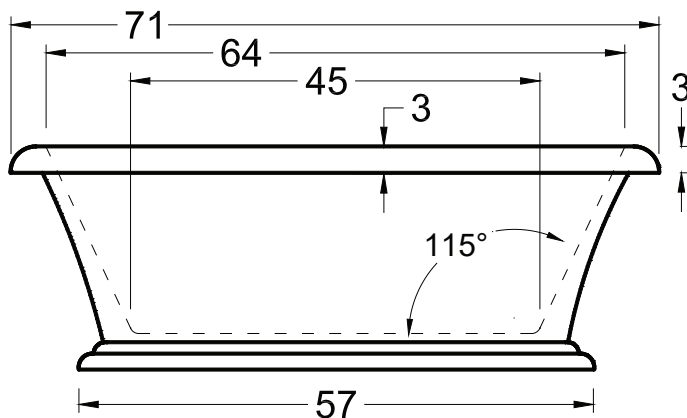

DIMENSIONS

71" x 35" x 25" (1083 x 889 x 635 mm)
Gallon to Overflow = 85 (Liters = 322)

MATERIAL

Acrylic

TUB FLOOR

Non - Textured

UNDERMOUNT:

This tub is not designed for undermount installation.