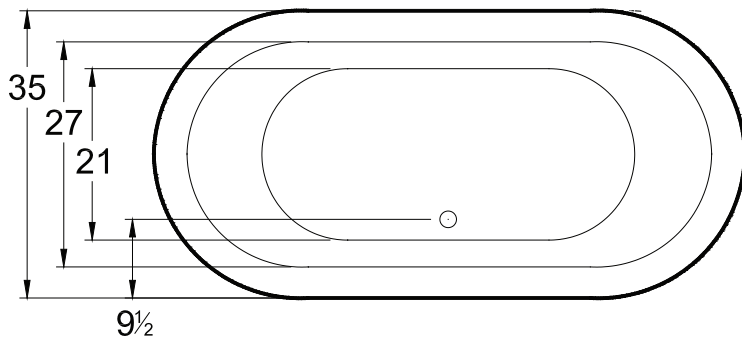

DIMENSIONS

71" x 35" x 25" (1083 x 889 x 635 mm)
Gallon to Overflow = 85 (Liters = 322)

MATERIAL

Acrylic

TUB FLOOR

Non - Textured

UNDERMOUNT:

This tub is not designed for undermount installation.