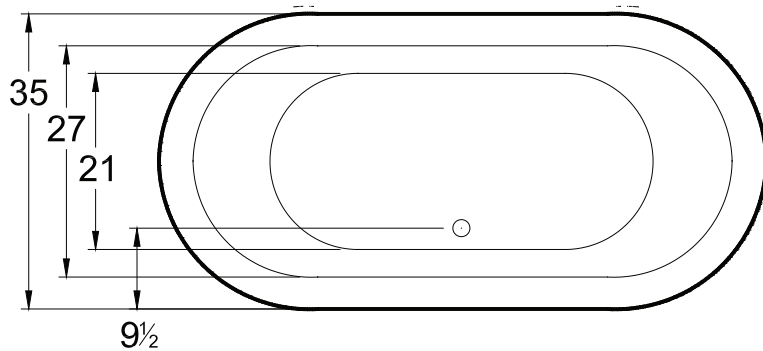

DIMENSIONS

66" x 35" x 25" (1676 x 889 x 635 mm)
Gallon to Overflow = 70 (Liters = 265)

MATERIAL

Acrylic

TUB FLOOR

Non - Textured

UNDERMOUNT:

This tub is not designed for undermount installation.