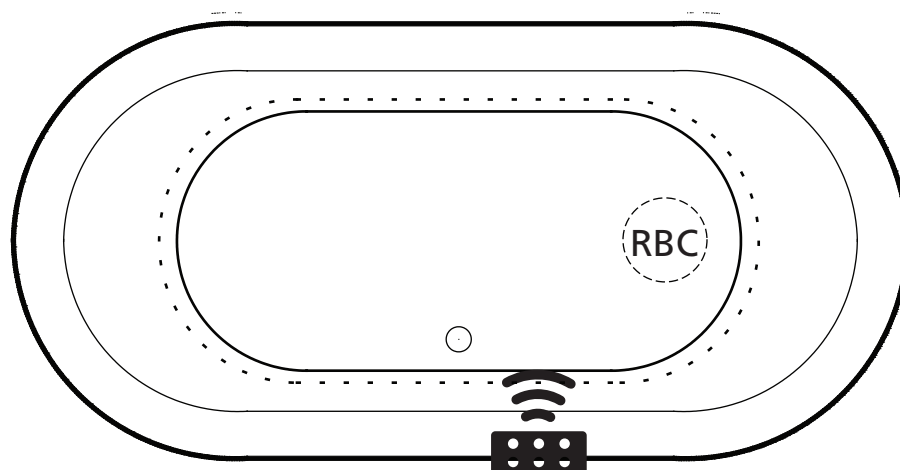

DIMENSIONS

66" x 35" x 25" (1676 x 889 x 635 mm)
Gallon to Overflow = 70 (Liters = 265)

MATERIAL

Acrylic

TUB FLOOR

Non - Textured

UNDERMOUNT:

This tub is not designed for undermount installation.

Contact Americh for additional approvals.

LEGEND

Remote Blower Connection

REMOTE CONTROL
(With INVISIBLE MAGNETIC HOLDER)

Airbath System II
Blower must be remotely located
(Diagram is required for custom blower connection)

STANDARD EQUIPMENT

- Americh Remote Control (with AirBath System only)
- Integral Waste & Overflow

OPTIONAL ACCESSORIES

- Dual Color (Premium Color Upcharge)
- Pillows: 12" - Angle
- Lo Profile Tub Edge
- Waste & Overflow Upgrade
- Linear Waste & Overflow