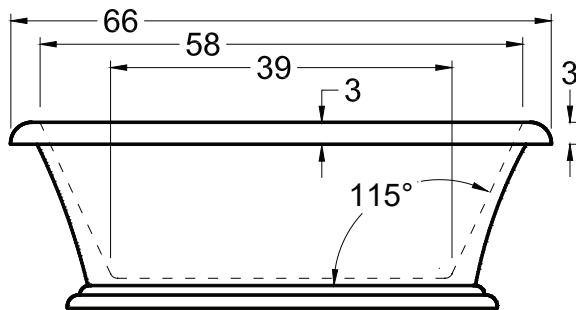

DIMENSIONS

66" x 35" x 25" (1676 x 889 x 635 mm)
Gallon to Overflow = 70 (Liters = 265)

MATERIAL

Acrylic

TUB FLOOR

Non - Textured

UNDERMOUNT:

This tub is not designed for undermount installation.