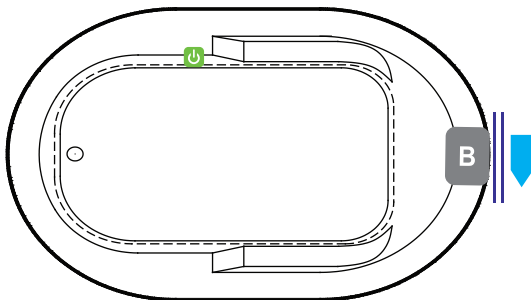

Airbath System II