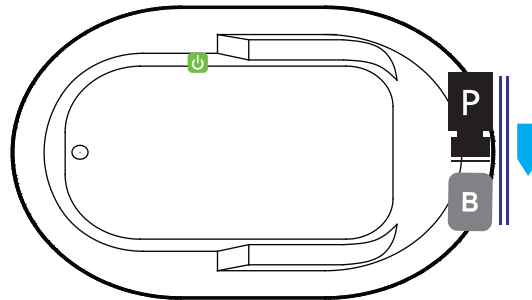

Combination
(pump and blower location only)