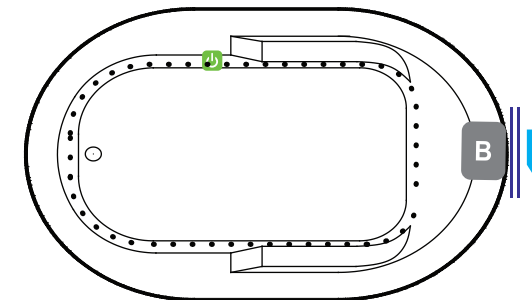

Airbath System V

LEGEND

Pump

Blower

Jet

Rotary Jet

Suction

Light

ON/OFF Control

Grab Bar

Access Panel
(Minimum 16" X 20")

MFG IDLabel

OPTIONAL ACCESSORIES

- ANEX (Americh Nanobubble Experience)
- Chromatherapy*
- Grab Bars: Madison*
- High Density Insulation*
- iBath Sound System
- Inline Heater (whirlpool only)
- Jets: Additional or Rotary*
- LoProfile edge
- Ozone System (whirlpool and/or Airbath only)
- Pillows: 12" * - Angle*
- Remote Control Upgrade (select series only)
- Serenity Soak (tub only)
- Syllent Pump with Heated Air*
- Thermal Comfort System (TCS used on opposite side of VSM)
- Trim Kit Upgrade*
- Vibro Sonic Massage (VSM used on opposite side of TCS)
- Waste & Overflows Upgrades
  - Cable Drive Waste & Overflow*
  - PVC Waste & Overflow +
  - Linear Waste & Overflow

(*) Standard on Platinum Series

(+) Standard on Luxury Series

INSTALLATION TIPS

1. Install according to Owner's Manual and local codes.
2. Always consult your local plumber for recommendations as installations will vary.
3. Any tub with whirlpool, Airbath or ANEX system requires an access panel (16"x20" minimum)
4. Template for undermounting tubs are available upon request. It is always recommended to wait for unit to arrive for accuracy.
5. The combination of multiple systems and options may require components to stick out and/or be remotely installed in the field.
6. Hot water supply should be 65%-75% of tub capacity or greater.

ELECTRICAL REQUIREMENTS

Americh recommends one 20 amp ground fault circuit interrupter (GFCI) for each power supply provided with the bathtub.

Made in the USA

All bathtub dimensions are ± 1/2"

Last Update 1/20/21

Always check our website for the most updated specifications: Americh.com