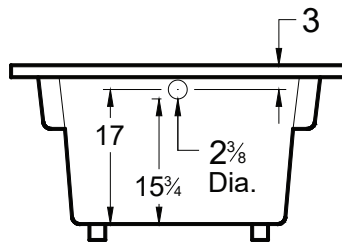

AMERICH®

MADISON® OVAL 6642

DIMENSIONS

66" x 42" x 22" (1676 x 1067 x 559 mm)

Whirlpool Operating Gallons = 65 (Liters = 246)

Gallon to Overflow = 90 (Liters = 341)

MATERIAL

Acrylic

TUB FLOOR

Textured

UNDERMOUNT: YES

- Americh tub decks are designed with a slight pitch toward the bathing well so water will drain into the tub. You must advise Americh if the tub will be undermounted and we will flatten the deck to ease installation.
- If tub has deck mounted controls, advise Americh of undermount and we will ship controls loose for field installation.
- When cutting undermount surface (ie, marble, granite, etc) always take dimensions directly from the unit.

Contact Americh for additional approvals.

STANDARD EQUIPMENT

- Adjustable leveling legs

★ Made in the USA

All bathtub dimensions are ± 1/2"

Last Update 1/20/21

Always check our website for the most updated specifications: Americh.com