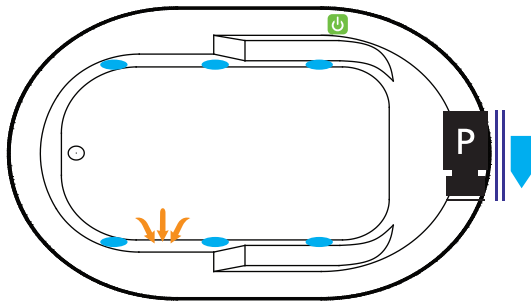

BATHING SYSTEMS

Builder Series