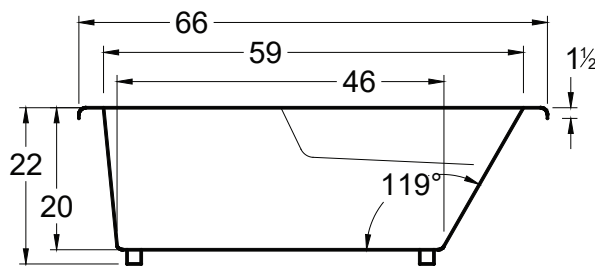

AMERICH®

MADISON® OVAL 6642

DIMENSIONS

66" x 42" x 22" (1676 x 1067 x 559 mm)

Whirlpool Operating Gallons = 65 (Liters = 246)

Gallon to Overflow = 90 (Liters = 341)

MATERIAL

Acrylic

TUB FLOOR

Textured

UNDERMOUNT: YES

- Americh tub decks are designed with a slight pitch toward the bathing well so water will drain into the tub. You must advise Americh if the tub will be undermounted and we will flatten the deck to ease installation.
- If tub has deck mounted controls, advise Americh of undermount and we will ship controls loose for field installation.
- When cutting undermount surface (ie, marble, granite, etc) always take dimensions directly from the unit.

Contact Americh for additional approvals.

STANDARD EQUIPMENT

- Adjustable leveling legs

★ Made in the USA

All bathtub dimensions are ± 1/2"

Last Update 1/20/21

Always check our website for the most updated specifications: Americh.com