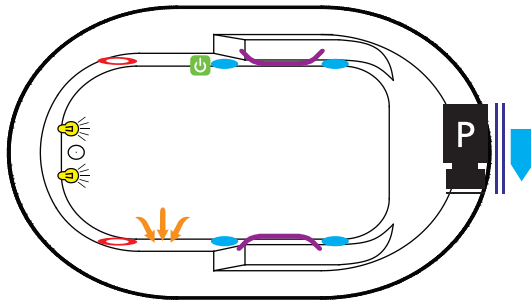

Platinum Series