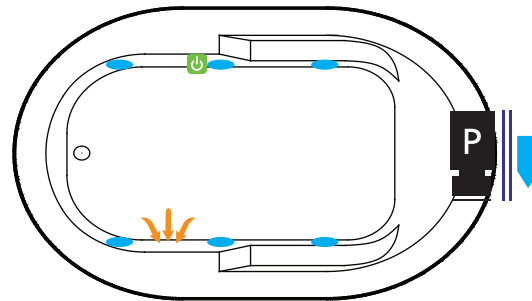

Luxury Series