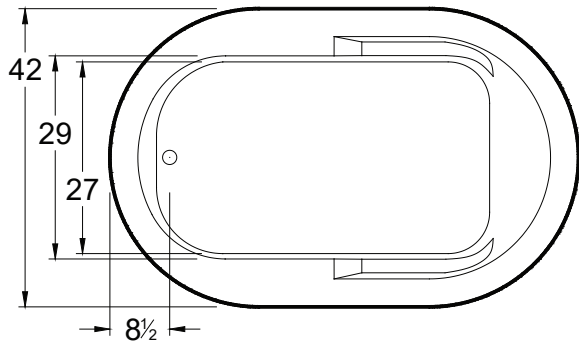

AMERICH®

MADISON® OVAL 6642

DIMENSIONS

66" x 42" x 22" (1676 x 1067 x 559 mm)

Whirlpool Operating Gallons = 65 (Liters = 246)

Gallon to Overflow = 90 (Liters = 341)

MATERIAL

Acrylic

TUB FLOOR

Textured

UNDERMOUNT: YES

- Americh tub decks are designed with a slight pitch toward the bathing well so water will drain into the tub. You must advise Americh if the tub will be undermounted and we will flatten the deck to ease installation.
- If tub has deck mounted controls, advise Americh of undermount and we will ship controls loose for field installation.
- When cutting undermount surface (ie, marble, granite, etc) always take dimensions directly from the unit.

Contact Americh for additional approvals.

STANDARD EQUIPMENT

- Adjustable leveling legs

★ Made in the USA

All bathtub dimensions are ± 1/2"

Last Update 1/20/21

Always check our website for the most updated specifications: Americh.com