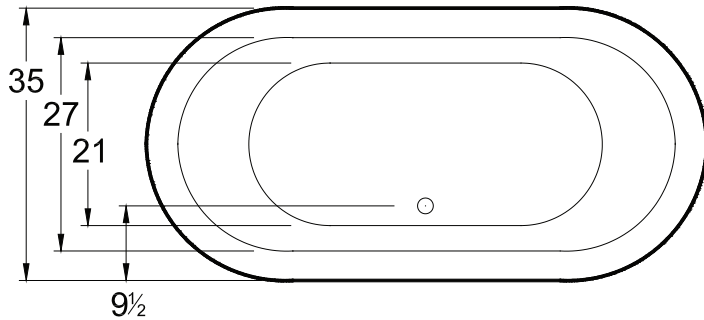

DIMENSIONS

66" x 35" x 25" (1676 x 889 x 635 mm)
Gallon to Overflow = 70 (Liters = 265)

MATERIAL

Acrylic

TUB FLOOR

Non - Textured

UNDERMOUNT:

This tub is not designed for undermount installation.