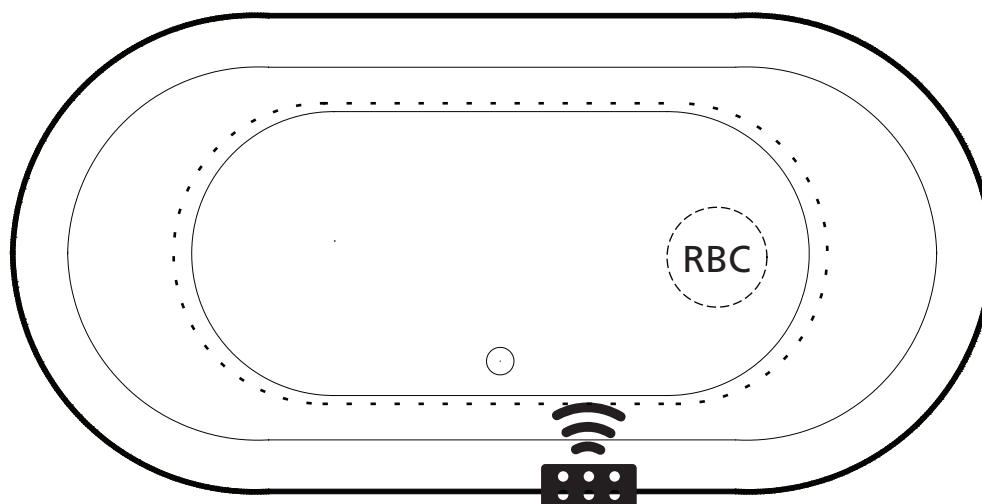

DIMENSIONS

66" x 35" x 25" (1676 x 889 x 635 mm)
Gallon to Overflow = 70 (Liters = 265)

MATERIAL

Acrylic

TUB FLOOR

Non - Textured

UNDERMOUNT:

This tub is not designed for undermount installation.

Contact Americh for additional approvals.

LEGEND

Remote Blower Connection

REMOTE CONTROL
(With INVISIBLE MAGNETIC HOLDER)

Airbath System II
Blower must be remotely located
(Diagram is required for custom blower connection)

STANDARD EQUIPMENT

- Americh Remote Control (with AirBath System only)
- Integral Waste & Overflow

OPTIONAL ACCESSORIES

- Dual Color (Premium Color Upcharge)
- Pillows: 12" - Angle
- Lo Profile Tub Edge
- Waste & Overflow Upgrade
- Linear Waste & Overflow