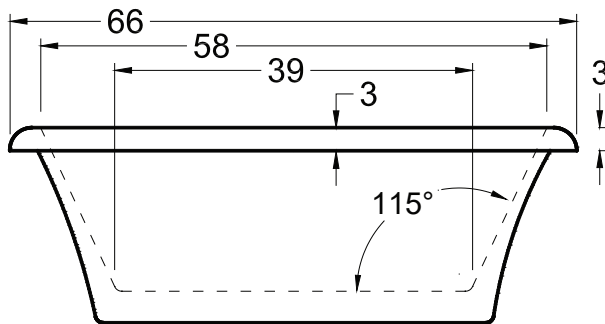

DIMENSIONS

66" x 35" x 25" (1676 x 889 x 635 mm)
Gallon to Overflow = 70 (Liters = 265)

MATERIAL

Acrylic

TUB FLOOR

Non - Textured

UNDERMOUNT:

This tub is not designed for undermount installation.