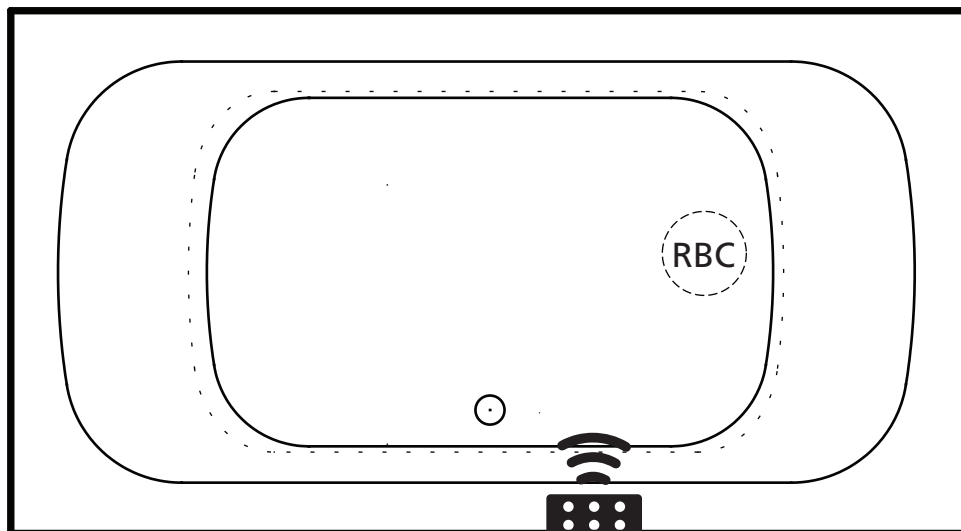

DIMENSIONS

66" x 36" x 22" (1676 x 914 x 559 mm)
 Gallon to Overflow = 75 (Liters = 284)

MATERIAL

Acrylic

TUB FLOOR

Textured

UNDERMOUNT:

This tub is not designed for undermount installation.

Contact Americh for additional approvals.

LEGEND

Remote Blower Connection

REMOTE CONTROL
(With INVISIBLE MAGNETIC HOLDER)

Airbath System II
Blower must be remotely located
(Diagram is required for custom blower connection)

STANDARD EQUIPMENT

- Americh Remote Control (with AirBath System only)
- Integral Waste & Overflow

OPTIONAL ACCESSORIES

- Dual Color (Premium Color Upcharge)
- Pillows: 12" - Angle
- Lo Profile Tub Edge
- Waste & Overflow Upgrade
- Linear Waste & Overflow