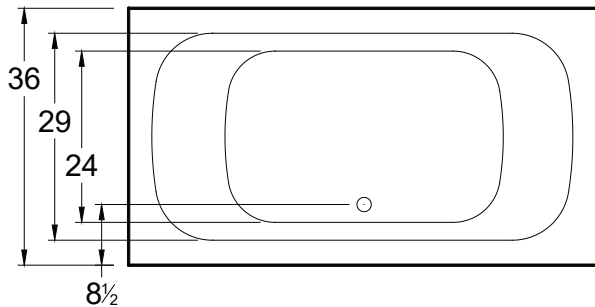

DIMENSIONS

66" x 36" x 22" (1676 x 914 x 559 mm)
 Gallon to Overflow = 75 (Liters = 284)

MATERIAL

Acrylic

TUB FLOOR

Textured

UNDERMOUNT:

This tub is not designed for undermount installation.