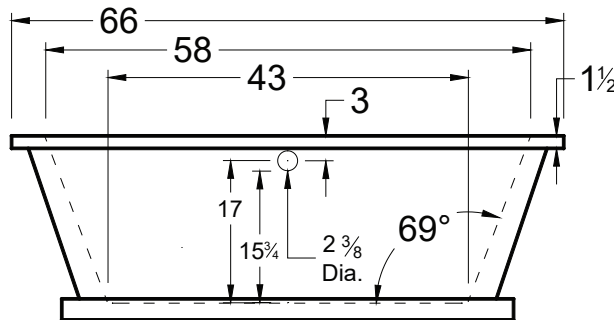

DIMENSIONS

66" x 36" x 22" (1676 x 914 x 559 mm)
 Gallon to Overflow = 75 (Liters = 284)

MATERIAL

Acrylic

TUB FLOOR

Textured

UNDERMOUNT:

This tub is not designed for undermount installation.