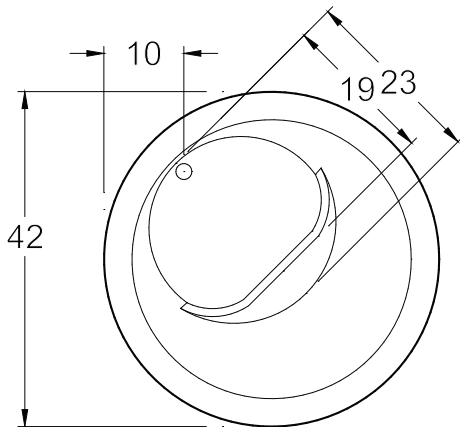

DIMENSIONS

42" x 42" x 33" (1067 x 1067 x 838mm)
Gallon to Overflow = 78 (Liters = 295)

MATERIAL

Interior: Acrylic
Exterior: Polymer Composite

TUB FLOOR

Textured

UNDERMOUNT:

This tub is not designed for undermount installation.

APPROVALS & COMPLIANCE

Americh products meet or exceed the following standards:

- Underwriters Laboratories (UL)
- Underwriters Laboratories - Canada (cUL)
- ANSI Z124.1 • ANSI A112-19.7
- ANSI A112.19.8

Contact Americh for additional approvals.