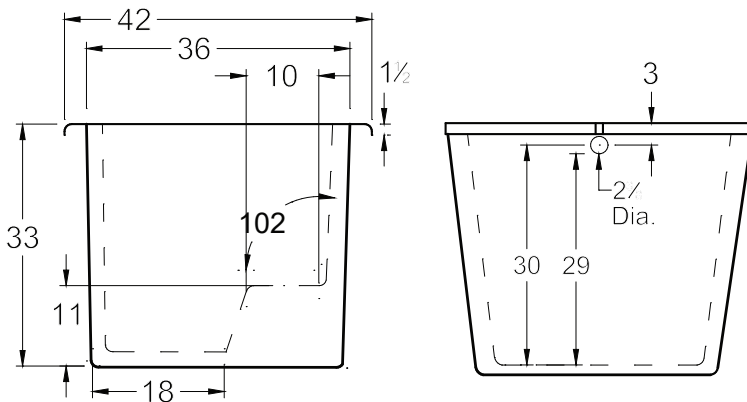

DIMENSIONS

42" x 42" x 33" (1067 x 1067 x 838mm)
Gallon to Overflow = 78 (Liters = 295)

MATERIAL

Interior: Acrylic
Exterior: Polymer Composite

TUB FLOOR

Textured

UNDERMOUNT:

This tub is not designed for undermount installation.

APPROVALS & COMPLIANCE

Americh products meet or exceed the following standards:

- Underwriters Laboratories (UL)
- Underwriters Laboratories - Canada (cUL)
- ANSI Z124.1 • ANSI A112-19.7
- ANSI A112.19.8

Contact Americh for additional approvals.