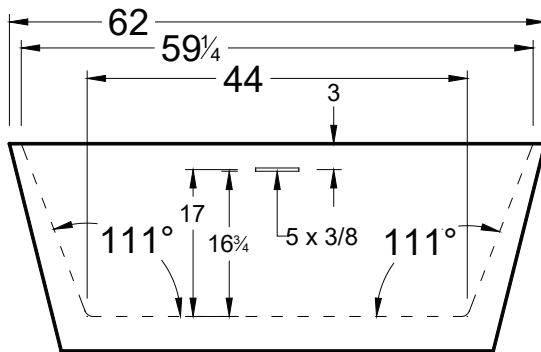

GLACION 6230

DIMENSIONS

62" x 30" x 24" (1575 x 762 x 610 mm)
Gallon to Overflow = 90 (Liters = 341)

MATERIAL

Polymer Composite (Glossy Available in Standard Colors, Matte finish available in white only.)

TUB FLOOR

Non - Textured

UNDERMOUNT:

This tub is not designed for undermount installation.

APPROVALS & COMPLIANCE

Americh products meet or exceed the following standards:

- Underwriters Laboratories (UL)
- Underwriters Laboratories - Canada (cUL)
- ANSI Z124.1 • ANSI A112-19.7
- ANSI A112.19.8