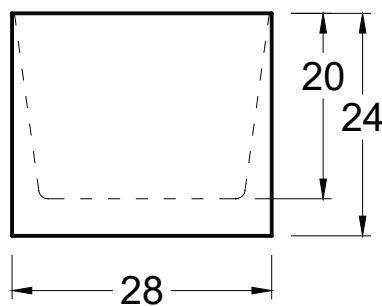

GLACION 6230

DIMENSIONS

62" x 30" x 24" (1575 x 762 x 610 mm)
Gallon to Overflow = 90 (Liters = 341)

MATERIAL

Polymer Composite (Glossy Available in Standard Colors, Matte finish available in white only.)