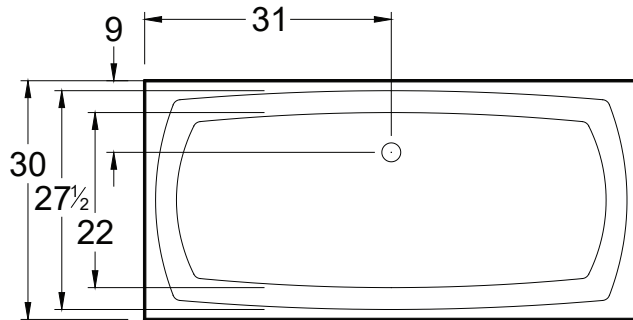

GLACION 6230

DIMENSIONS

62" x 30" x 24" (1575 x 762 x 610 mm)
Gallon to Overflow = 90 (Liters = 341)

MATERIAL

Polymer Composite (Glossy Available in Standard Colors, Matte finish available in white only.)

TUB FLOOR

Non - Textured

UNDERMOUNT:

This tub is not designed for undermount installation.

APPROVALS & COMPLIANCE

Americh products meet or exceed the following standards:

- Underwriters Laboratories (UL)
- Underwriters Laboratories - Canada (cUL)
- ANSI Z124.1 • ANSI A112-19.7
- ANSI A112.19.8