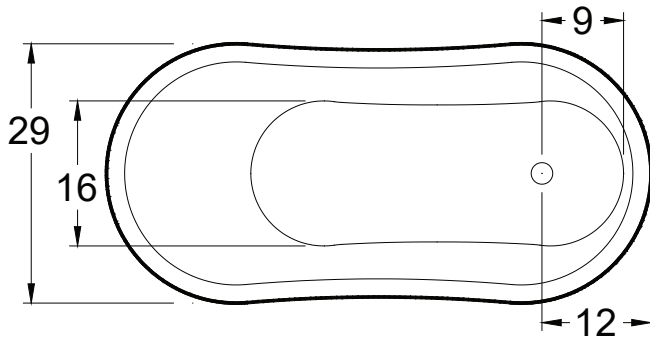

AMERICH®

EMPEROR™ 6029

DIMENSIONS

60" x 29" x 27 1/2" (1524 x 737 x 686 mm)
Gallon to Overflow = 48 (Liters = 182)

MATERIAL

Acrylic (All Americh Standard Colors)
Dual Color Available (Premium Color Upcharge)

TUB FLOOR

Non - Textured

UNDERMOUNT:

This tub is not designed for undermount installation.

APPROVALS & COMPLIANCE

Americh products meet or exceed the following standards:

- Underwriters Laboratories (UL)
- Underwriters Laboratories - Canada (cUL)
- ANSI Z124.1 • ANSI A112-19.7
- ANSI A112.19.8