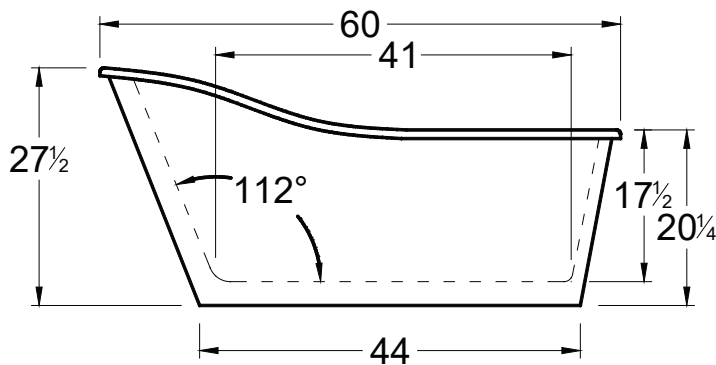

AMERICH®

EMPEROR™ 6029

DIMENSIONS

60" x 29" x 27 1/2" (1524 x 737 x 686 mm)
Gallon to Overflow = 48 (Liters = 182)

MATERIAL

Acrylic (All Americh Standard Colors)
Dual Color Available (Premium Color Upcharge)

TUB FLOOR

Non - Textured

UNDERMOUNT:

This tub is not designed for undermount installation.

APPROVALS & COMPLIANCE

Americh products meet or exceed the following standards:

- Underwriters Laboratories (UL)
- Underwriters Laboratories - Canada (cUL)
- ANSI Z124.1 • ANSI A112-19.7
- ANSI A112.19.8

Contact Americh for additional approvals.

STANDARD EQUIPMENT

- Integral Waste & Overflow

OPTIONAL ACCESSORIES

- Dual Color (Premium Color Upcharge)
- Pillows: 12" - Angle

INSTALLATION TIPS

1. Install according to Owner's Manual and local codes.
2. Always consult your local plumber for recommendations as installations will vary.
3. The bath must be secured to the floor by applying a bead of silicone around the base (which can be cut in future should there be a need to access to the plumbing).
4. Installation must be carried out according to the manufacturer instructions.
5. Hot water supply should be 65-75% of tub capacity or greater.