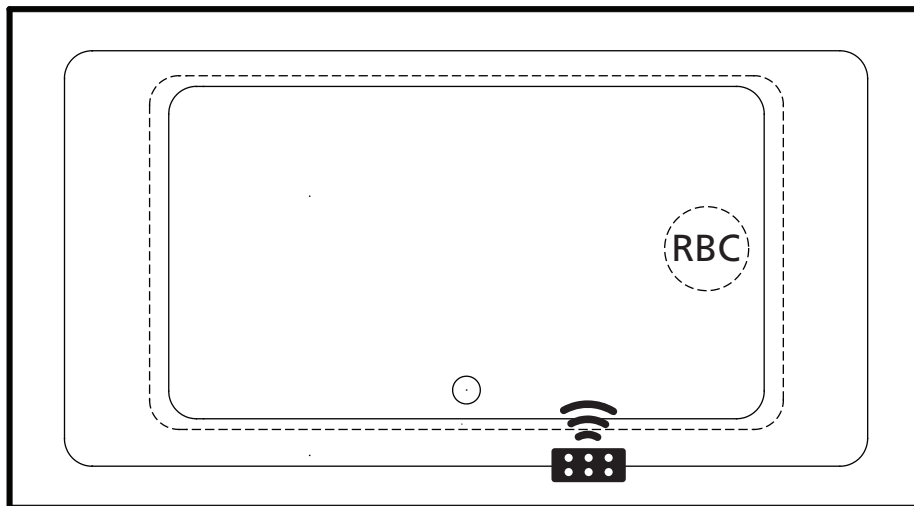

DIMENSIONS

66" x 36" x 22" (1676 x 914 x 559 mm)
Gallon to Overflow = 90 (Liters = 341)

MATERIAL

Acrylic

TUB FLOOR

Textured

UNDERMOUNT:

This tub is not designed for undermount installation.

Contact Americh for additional approvals.

LEGEND

Remote Blower Connection

REMOTE CONTROL
(With INVISIBLE MAGNETIC HOLDER)

Airbath System II
Blower must be remotely located
(Diagram is required for custom blower connection)

STANDARD EQUIPMENT

- Americh Remote Control (with AirBath System only)
- Integral Waste & Overflow

OPTIONAL ACCESSORIES

- Dual Color (Premium Color Upcharge)
- Pillows: 12" - Angle
- Lo Profile Tub Edge
- Waste & Overflow Upgrade
- Linear Waste & Overflow