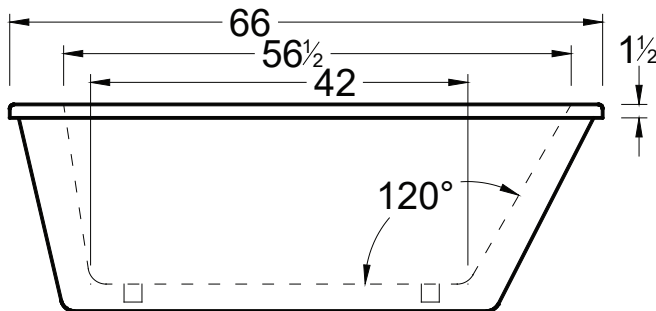

★ Made in the USA

All bathtub dimensions are ± 1/2"

Last Update 1/20/21

Always check our website for the most updated specifications: Americh.com