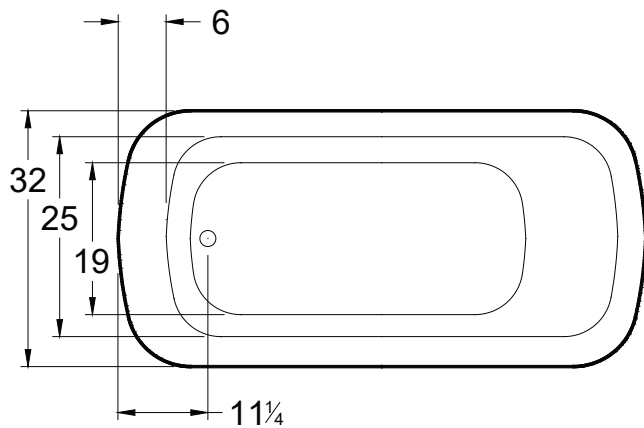

★ Made in the USA

All bathtub dimensions are ± 1/2"

Last Update 1/20/21

Always check our website for the most updated specifications: Americh.com