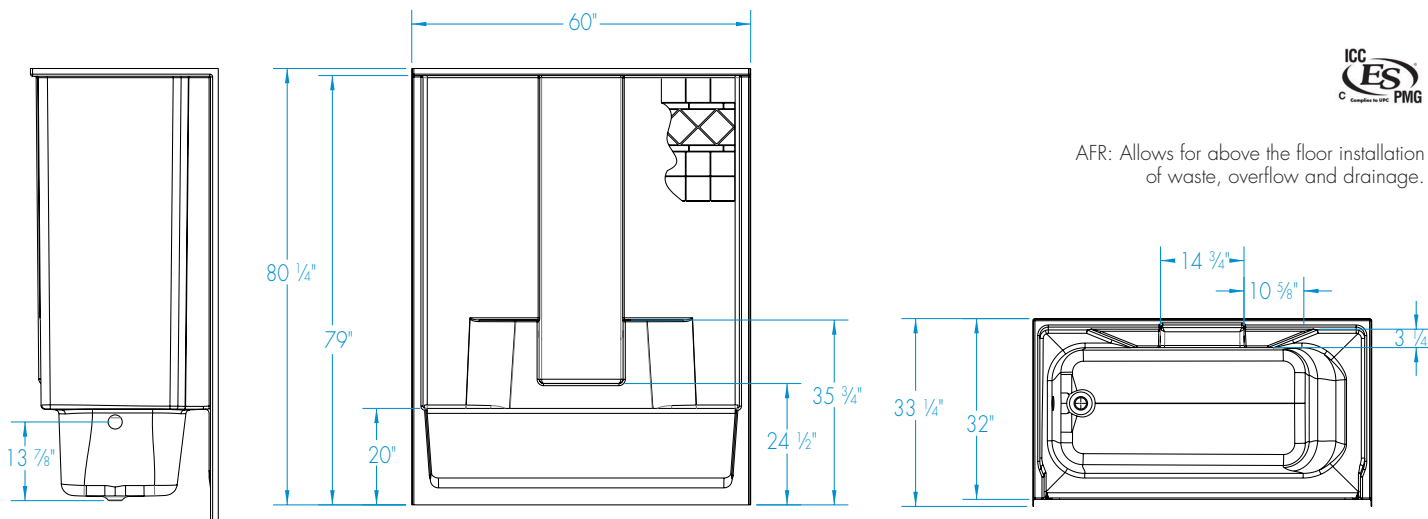

Whirlpool Features:

- 4 directional hydrotherapy jets
- Available in White and Biscuit/Linen only
- Color matched trim
- Pneumatic on/off control
- Advanced safety suction system

OPTIONS

- Removable access panel (whirlpool models)
- Grab bar reinforcement
- Factory installed assisted care grab bars
- Designer drain, waste & overflow
- Shower Door Series L0516

2603DTM

60 x 32 x 79
inches

AFR: Allows for above the floor installation of waste, overflow and drainage.

FEATURES lbs Dimensional Tolerance $\pm 3/8"$. Dimensions needed for site preparation should be measured from the unit. Aquatic assumes no responsibility for preparatory work.

DIMENSIONS

Specifications	inches
Width: Overall / Net	60
Depth: Overall / Net	33 1/4 / 32
Height: Overall / Net	80 1/4 / 79
Enclosure Opening	56
Skirt Height	20
Drain Rough-In (from Back Wall)	15
Drain Rough-In (from Side Wall)	2 1/2
Drain: Diameter / Clearance	2 / 3 3/4