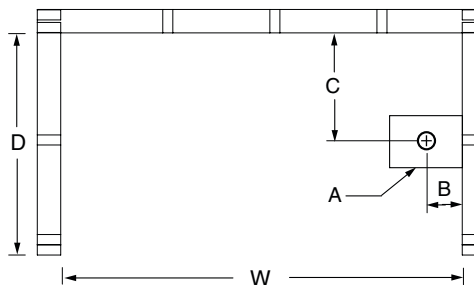

FRAMING DIMENSIONS

inches

Type	D Depth	W Width	H Height	A	B	C
Alcove	33 1/4	60 1/8	-	Box Out	2 1/2	15

SUMP DATA

Top of Drain to Bottom of Overflow	Capacity to Overflow gal	Min. Operating Capacity gal	WIDTH @ centerline		DEPTH @ centerline	
			Top	Bottom	Top	Bottom
12	50	45	52	43 1/2	22 1/2	20 1/4