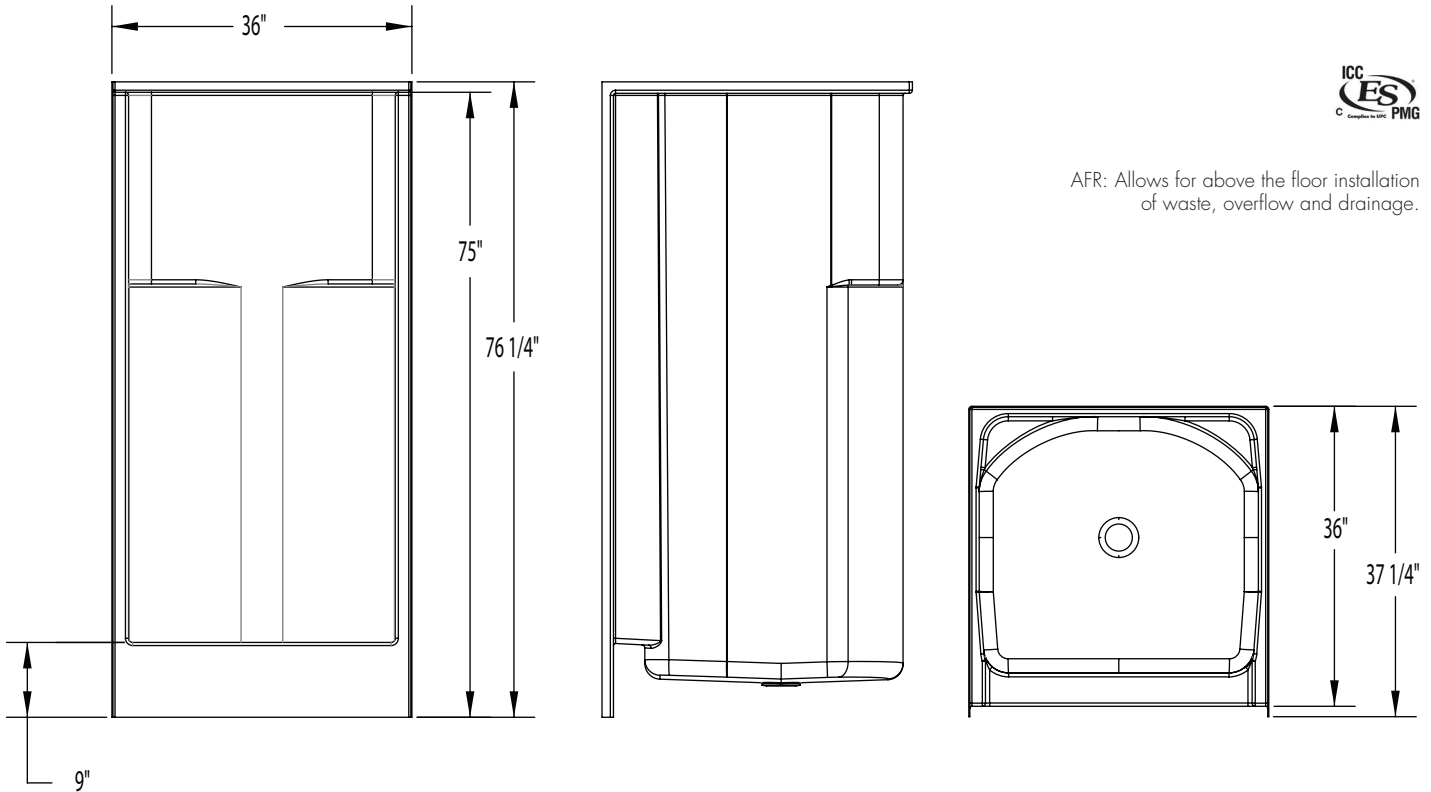

# 1363CM

36 x 36 x 75 inches

AFR: Allows for above the floor installation of waste, overflow and drainage.

**FEATURES** lbs Dimensional Tolerance  $\pm \frac{3}{8}$ ". Dimensions needed for site preparation should be measured from the unit. Aquatic assumes no responsibility for preparatory work.

## DIMENSIONS

Specifications	inches
Width: Overall / Net	36
Depth: Overall / Net	37 1/4 / 36
Height: Overall / Net	76 1/4 / 75
Enclosure Opening	32
Skirt Height	9
Drain Rough-In (from Back Wall)	15 3/4
Drain Rough-In (from Side Wall)	18
Drain: Diameter / Clearance	3 1/4 / 3 3/4

## FRAMING DIMENSIONS inches

Type	D Depth	W Width	H Height	A	B	C
Alcove	37 1/4	36 1/8	-	Box Out	18	15 3/4