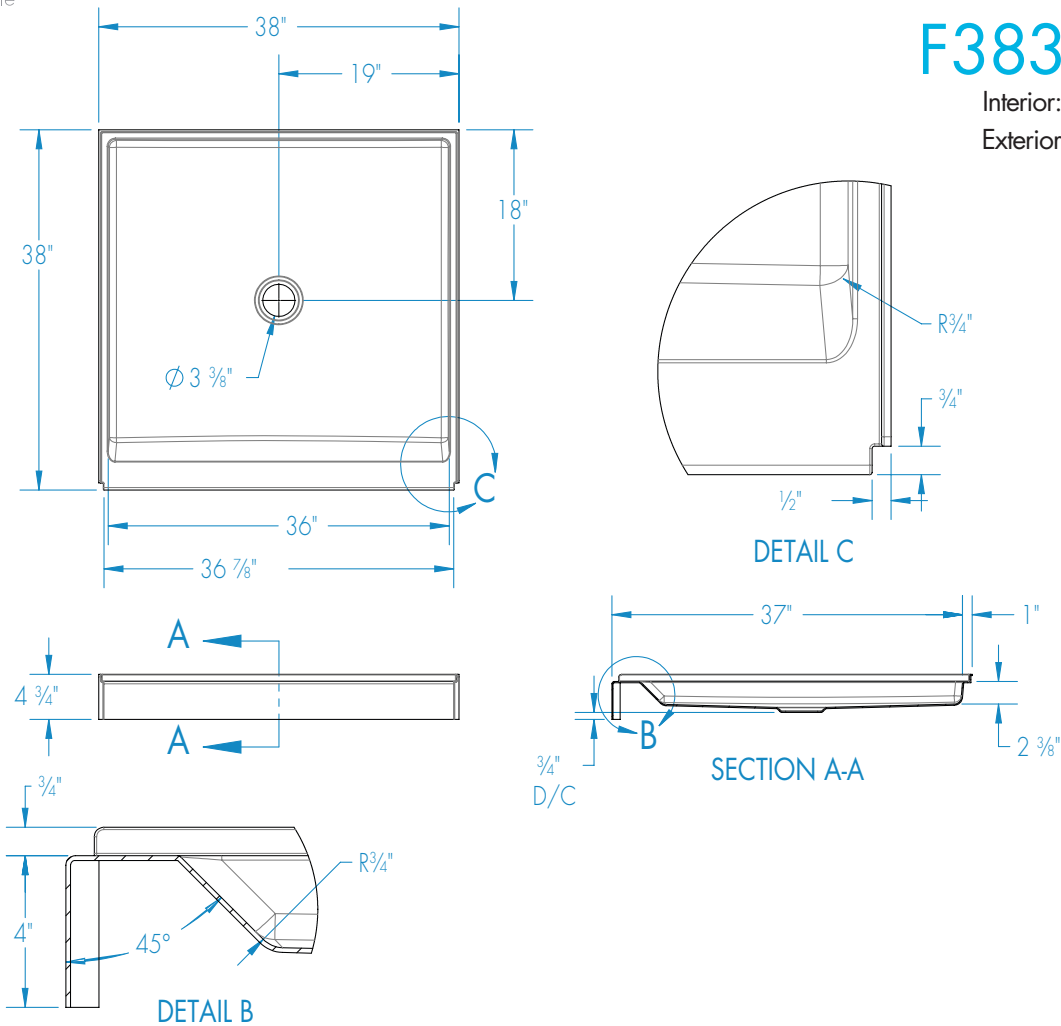

# F3838PAN

Interior: 36 x 36 x 2 3/4  
 Exterior: 38 x 38 x 4 3/4  
 inches

## FEATURES

Dimensional Tolerance  $\pm \frac{3}{8}$ ". Dimensions needed for site preparation should be measured from the unit. Aquatic assumes no responsibility for preparatory work.

Type and Model #	Material	Wall Finish	Pieces	Drain	Dam/Skirt Height	Net Wt. lbs	Pkg. Wt. lbs
Shower pan #F3838PAN	AcrylX™	Smooth	1	Center	4	30	35

## DIMENSIONS

Specifications	inches
Width: Ext. / Int.	38 / 36
Depth: Ext. / Int.	38 / 36
Height: Ext. / Int.	4 3/4 / 2 3/4
Skirt Height:	4
Rough-In (from Back Wall)	18
Rough-Center (from Side Wall)	19

## FRAMING DIMENSIONS inches

Type	D Depth	W Width	H Height	A	B	C
Alcove	37 1/4	38 1/8	-	Box Out	19	18