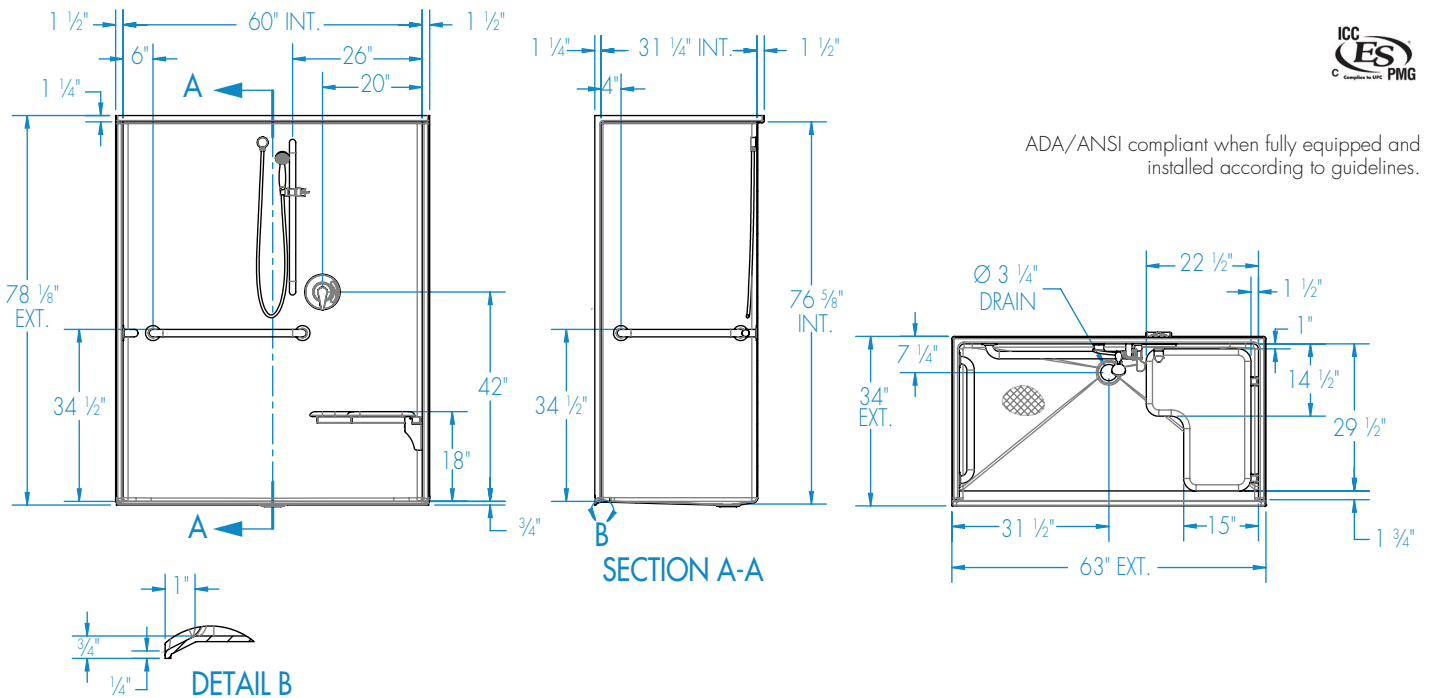

**Code compliant when fully equipped and installed according to guidelines.

Aquatic products may be specified as Lasco Bathware.

16334BFNR

Interior: 60 x 31 1/4 x 76 5/8

Exterior: 63 x 34 x 78 1/8

ADA/ANSI compliant when fully equipped and installed according to guidelines.

FEATURES

Dimensional Tolerance $\pm \frac{3}{8}$ ". Dimensions needed for site preparation should be measured from the unit. Aquatic assumes no responsibility for preparatory work.

Type and Model #	Material	Wall Finish	Pieces	Drain	Dam/Skirt Height	Net Wt. lbs	Pkg. Wt. lbs
Shower #16334BFNR	AcrylX™	Smooth	1	Center rear	1/4" skirt / 1/2" exterior threshold	202	212

DIMENSIONS

Specifications	inches
Width: Ext. / Int.	63 / 60
Depth: Ext. / Int.	34 / 31 1/4
Height: Ext. / Int.	78 1/8 / 76 5/8
Enclosure Opening:	60
Skirt Height:	1/4
Drain Rough-In (from Back Wall)	7 1/4
Drain Rough-In (from Side Wall)	31 1/2

FRAMING DIMENSIONS inches

Type	D Depth	W Width	H Height	A	B	C
Alcove	34	63 1/8	-	Box Out	31 1/2	7 1/4