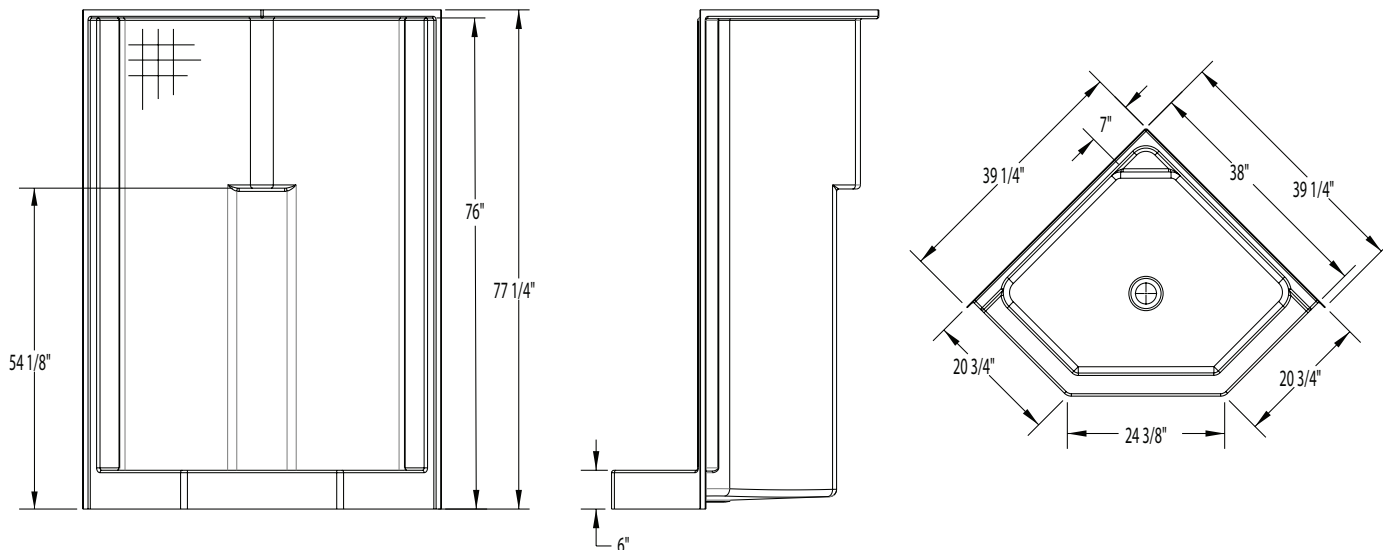

# 1382NACT

38 x 38 x 76 inches

**FEATURES** lbs      Dimensional Tolerance  $\pm \frac{3}{8}$ ". Dimensions needed for site preparation should be measured from the unit. Aquatic assumes no responsibility for preparatory work.

## DIMENSIONS

Specifications	inches
Width: Overall / Net	39 1/4 / 38
Depth: Overall / Net	39 1/4 / 38
Height: Overall / Net	77 1/4 / 76
Enclosure Opening	17 5/8 x 23 1/2 x 17 5/8
Skirt Height	6
Drain Rough-In (from Back Wall)	18
Drain Rough-In (from Side Wall)	18
Drain: Diameter / Clearance	3 1/4 / 3/4

## FRAMING DIMENSIONS inches

Type	D Depth	W Width	H Height	A	B	C
Alcove	39 1/4	39 1/4	-	Box Out	18	18