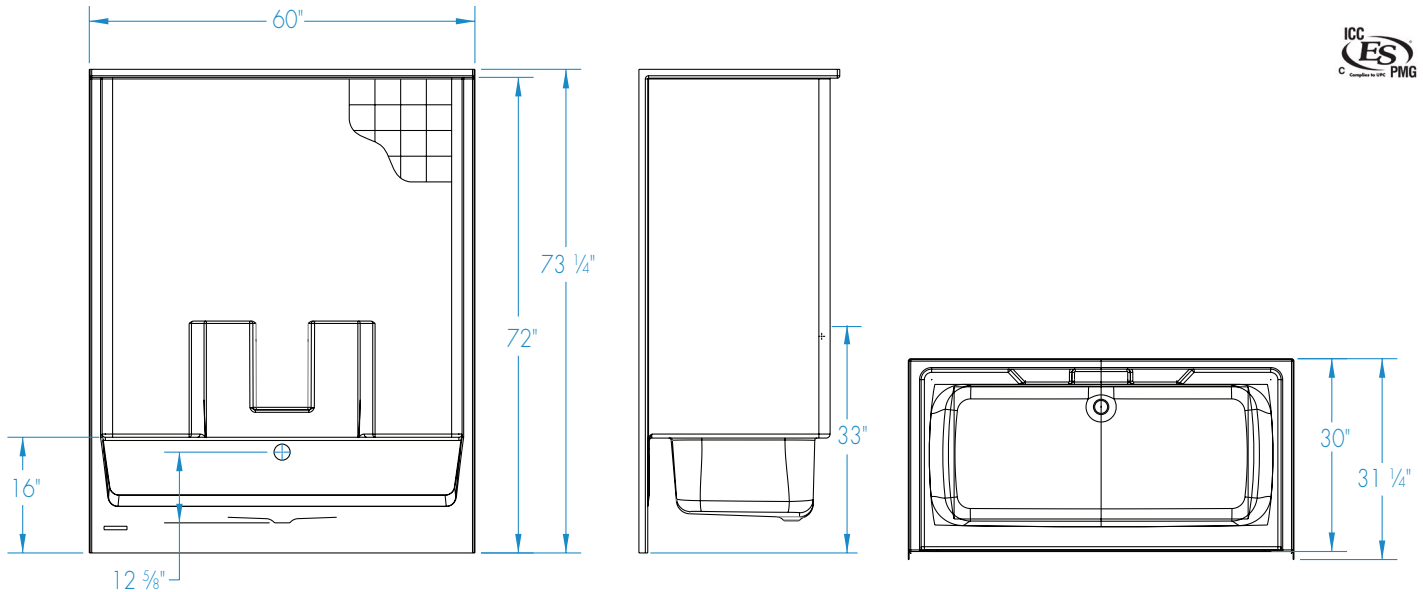

26033CCT – EVERYDAY TUB/SHOWERS

60 x 30 x 72 inches

FEATURES

- Tub-shower
- Textured tile finish
- Ergonomic backrest
- Molded toiletry shelves
- Slip-resistant textured bottom
- Center rear drain
- AcrylX™ applied acrylic surface
- Lifetime limited warranty

COLOR OPTIONS

Stock	Upgraded	Premium
White	Almond Biscuit/Linen Bone	Black Mexican Sand Sand Bar Sterling Silver

26033CCT

60 x 30 x 72
inches

FEATURES lbs Dimensional Tolerance $\pm 3/8"$. Dimensions needed for site preparation should be measured from the unit. Aquatic assumes no responsibility for preparatory work.

Model #	Material	Wall Finish	Jets	Motor	Controls	Drain	Net Wt.	Pkg. Wt.
Tub-Shower #26033CCT	AcrylX™	Textured Tile	-	-	-	Center rear	127	132

DIMENSIONS

Specifications	inches
Width: Overall / Net	60
Depth: Overall / Net	31 1/4 / 30
Height: Overall / Net	73 1/4 / 72
Enclosure Opening	56
Skirt Height	16
Drain Rough-In (from Back Wall)	2
Drain Rough-In (from Side Wall)	30
Drain: Diameter / Clearance	2 / 3