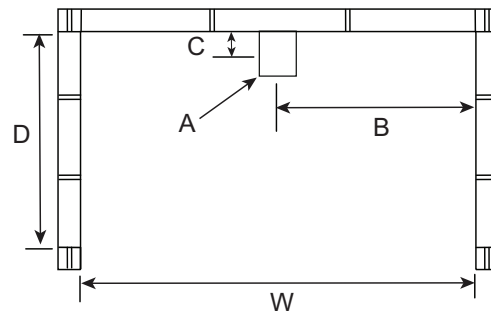

COLOR OPTIONS

Stock	Upgraded	Premium
White	Almond Biscuit/Linen Bone	Black Mexican Sand Sand Bar Sterling Silver

26033CCT

60 x 30 x 72
inches

FEATURES lbs Dimensional Tolerance $\pm 3/8"$. Dimensions needed for site preparation should be measured from the unit. Aquatic assumes no responsibility for preparatory work.

Model #	Material	Wall Finish	Jets	Motor	Controls	Drain	Net Wt.	Pkg. Wt.
Tub-Shower #26033CCT	AcrylX™	Textured Tile	-	-	-	Center rear	127	132

DIMENSIONS

Specifications	inches
Width: Overall / Net	60
Depth: Overall / Net	31 1/4 / 30
Height: Overall / Net	73 1/4 / 72
Enclosure Opening	56
Skirt Height	16
Drain Rough-In (from Back Wall)	2
Drain Rough-In (from Side Wall)	30
Drain: Diameter / Clearance	2 / 3

FRAMING DIMENSIONS

 inches

Type	D Depth	W Width	H Height	A	B	C
Alcove	60 1/8	31 1/4	-	Box Out	30	2

SUMP DATA

Top of Drain to Bottom of Overflow	Capacity to Overflow gal	Min. Operating Capacity gal	WIDTH @ centerline		DEPTH @ centerline	
			Top	Bottom	Top	Bottom
8 3/4	49	-	55	52	22	20