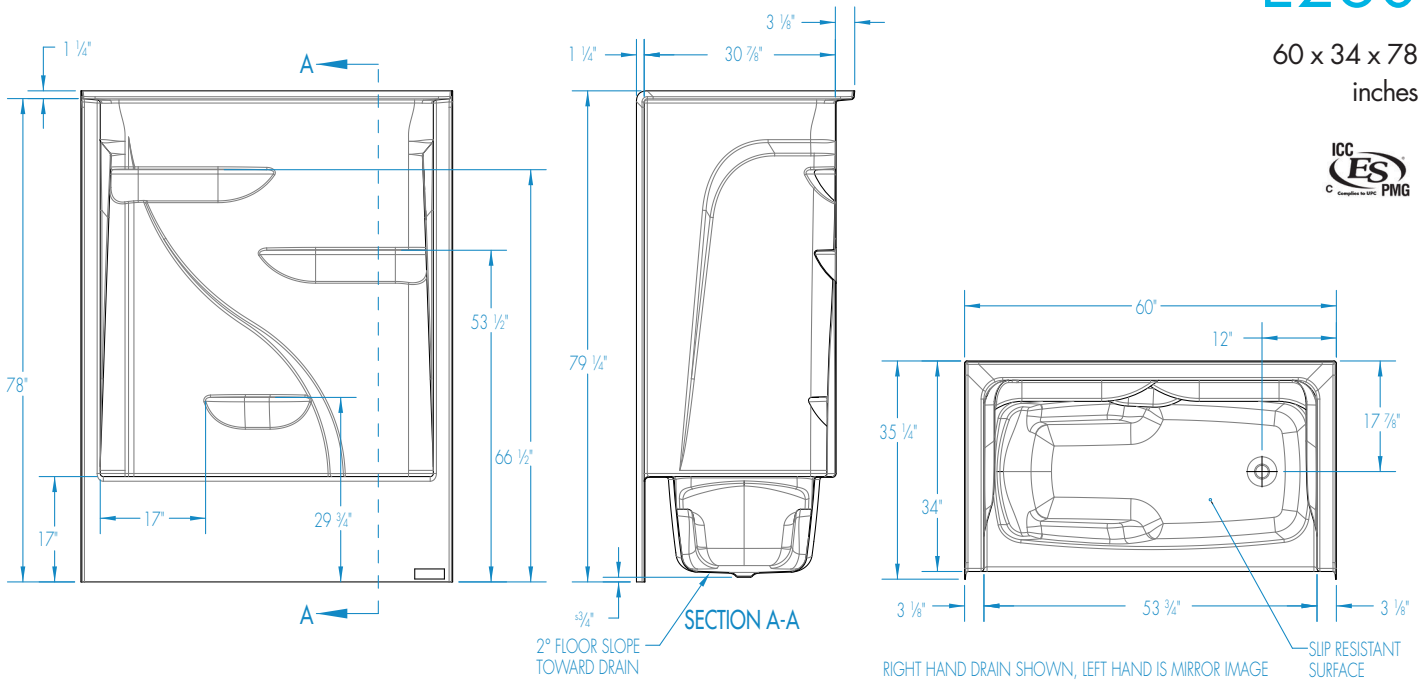

# E260 – ACRYLIC SHOWERS

inches

60 x 34 x 78

TUB-SHOWER MODEL #E260

# E260

60 x 34 x 78  
inches

**FEATURES** lbs      Dimensional Tolerance  $\pm 3/8"$ . Dimensions needed for site preparation should be measured from the unit. Aquatic assumes no responsibility for preparatory work.

## DIMENSIONS

Specifications	inches
Width: Overall / Net	60 /
Depth: Overall / Net	35 1/4 / 34
Height: Overall / Net	79 1/4 / 78
Enclosure Opening	53 3/4
Skirt Height	17
Drain Rough-In (from Back Wall)	17 7/8
Drain Rough-In (from Side Wall)	3 1/4
Drain: Diameter / Clearance	2 / 3/4

## FRAMING DIMENSIONS

 inches

Type	D Depth	W Width	H Height	A Box/Out	B	C
Alcove	34	60 1/8	-	6 x 12	3 1/4	17 7/8