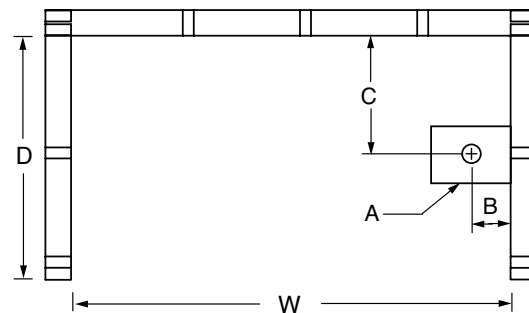

# E260

60 x 34 x 78  
inches

**FEATURES** lbs      Dimensional Tolerance  $\pm 3/8"$ . Dimensions needed for site preparation should be measured from the unit. Aquatic assumes no responsibility for preparatory work.

## DIMENSIONS

Specifications	inches
Width: Overall / Net	60 /
Depth: Overall / Net	35 1/4 / 34
Height: Overall / Net	79 1/4 / 78
Enclosure Opening	53 3/4
Skirt Height	17
Drain Rough-In (from Back Wall)	17 7/8
Drain Rough-In (from Side Wall)	3 1/4
Drain: Diameter / Clearance	2 / 3/4

## FRAMING DIMENSIONS

 inches

Type	D Depth	W Width	H Height	A Box/Out	B	C
Alcove	34	60 1/8	-	6 x 12	3 1/4	17 7/8