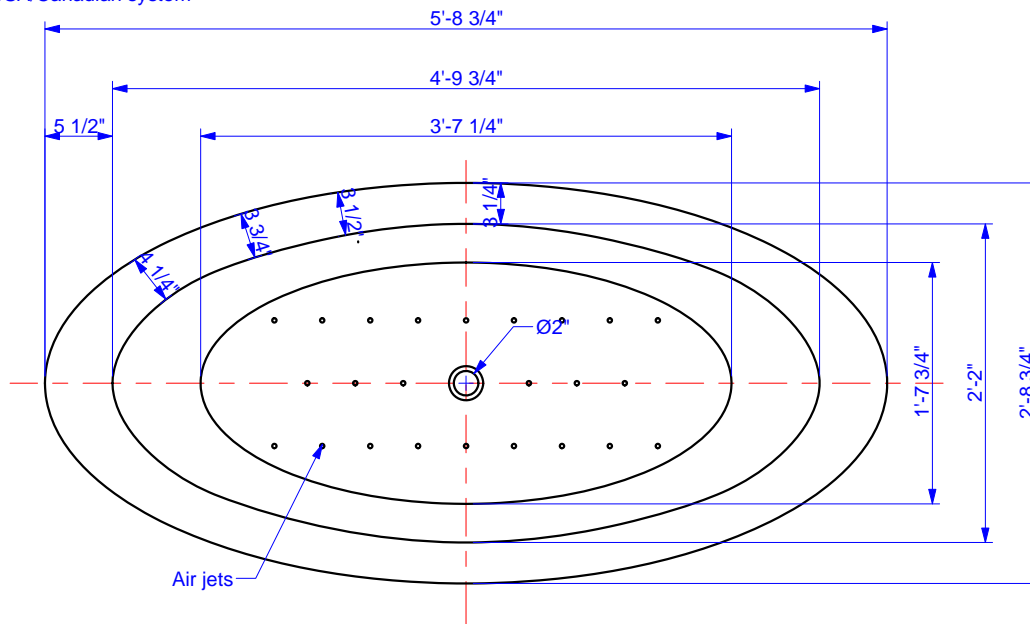

Blower with standard electrical cord/
220V CE/TUV certified European/International or
110V/10A cUL certified USA/Canadian system

| | | | | | |
|-------------------------|---|------------|--|-----------------------------|--|
| DRAWN YURIY TYMOCHKO | | 2016-01-08 | | aquatica PLUMBING | |
| CHECKED | | | | | |
| QA | | | | TITLE | |
| APPROVED | | | | Purescape 174B Relax | |
| SIZE | C | DWG NO | | REV | |
| SCALE | | | | SHEET 1 OF 1 | |