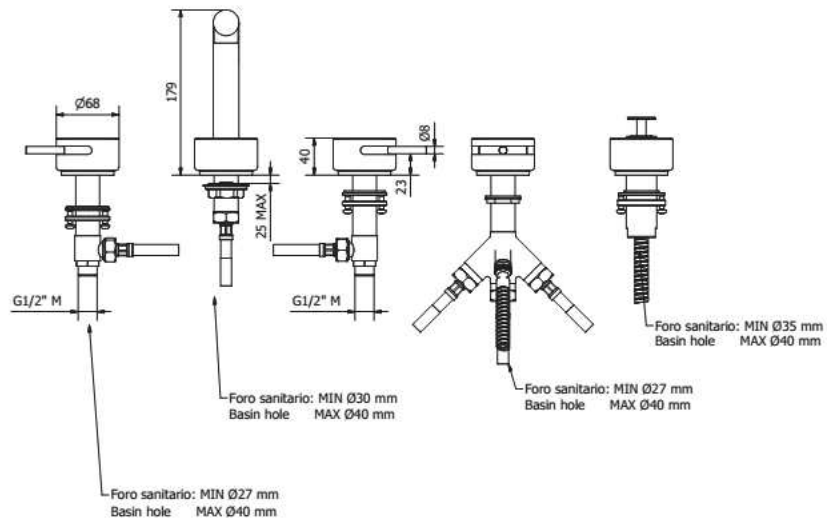

UR06NM

Product Description

Urban 5-piece deckmount tub filler with diverter and handshower

- solid brass construction
- crystal clear water flow
- hidden microphone handshower with 5' double-helix hose
- deckmount lever diverter
- 1/2" connection

height: 7"

overall projection: 7^{1/16}"

flow rate: (tub filler) 6 gpm (handshower) 2.5 gpm

FINISHES

Standard

Polished chrome (pc)

Custom

15 custom finishes available