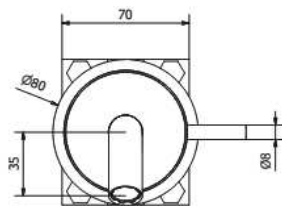

CL28BC

Product Description

Wallmount lavatory faucet

- solid brass construction
- crystal clear water flow
- single volume and temperature joystick control
- drain not included
- 1/2" connection

height: 2^{15/16"}
overall projection: 8^{1/16"}
flow rate: 1.3 gpm*