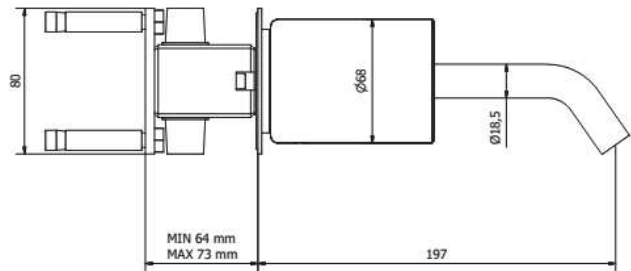

CL28BC

Product Description

Wallmount lavatory faucet

- solid brass construction
- crystal clear water flow
- single volume and temperature joystick control
- drain not included
- 1/2" connection

height: 2^{15/16"}
overall projection: 8^{1/16"}
flow rate: 1.3 gpm*