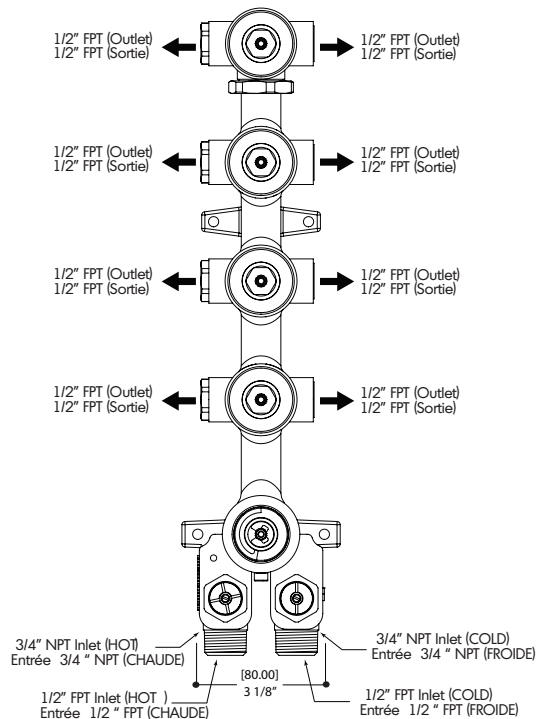

Aquabress cannot be held responsible for any technical or typographical errors or omissions contained within this document and reserves the right to make changes without prior notice.