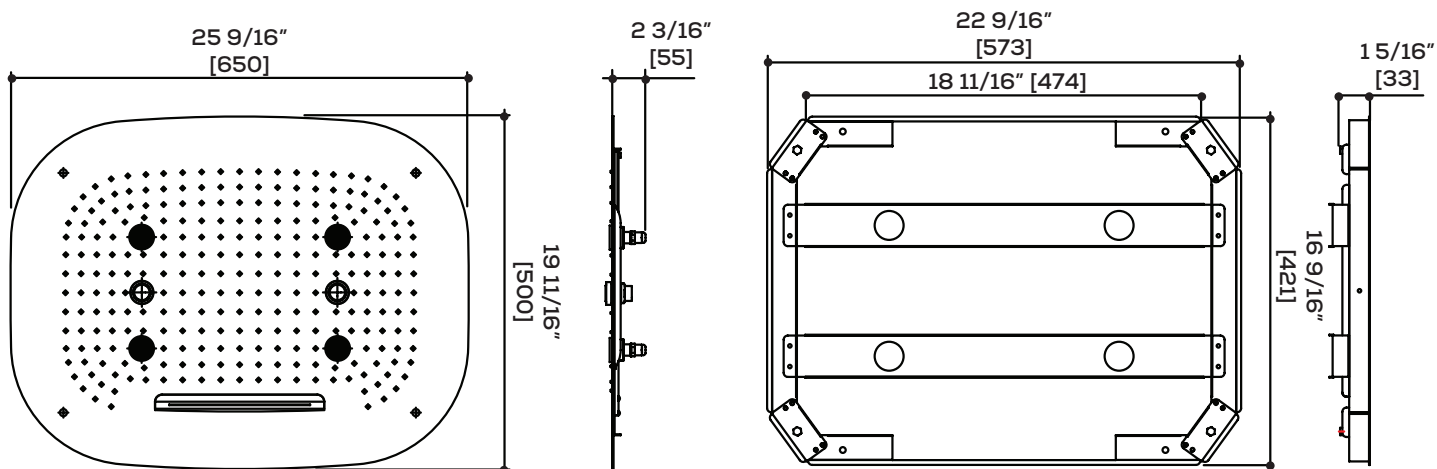

Aquabrax cannot be held responsible for any technical or typographical errors or omissions contained within this document and reserves the right to make changes without prior notice.

last revision: 11/10/2019

aquabrax.com