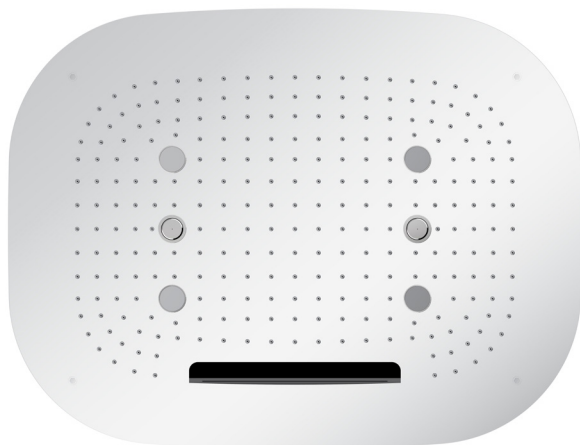

AQUABRASS

Shower Faucet Specifications

SF-T-01

FEATURES

High flow thermostat cartridge

Universal inlets for 3/4" and 1/2" connections (built-in female threads for 1/2" connections and male threads for 3/4" connections)

Reversible service check valves with filters and improved stop mechanism

Italian made nickel plated solid brass rough and Vernet thermostatic cartridge

Shut-off valve outlets: connections right, left or both sides simultaneously

FEATURES

Solid brass construction
 screwless decorative trim
 Thin contemporary style - 4 1/4" x 19 5/8" x 1/8"
 Decorative cylinder (x5) for shut-off valves and thermo control included
 Handles included
 Fits 3/4" thermo valve 3004

AQUABRASS

cura 945

25" x 19" recessed rainhead

3 FUNCTIONS

waterproof wallmount remote control for chromatherapy included

FEATURES

3 functions: rain, mist, cascading chute
Chromatherapy: 7 colors with adjustable light program
Stainless steel
Thermostatic valve required (minimum of 3 volume controls)