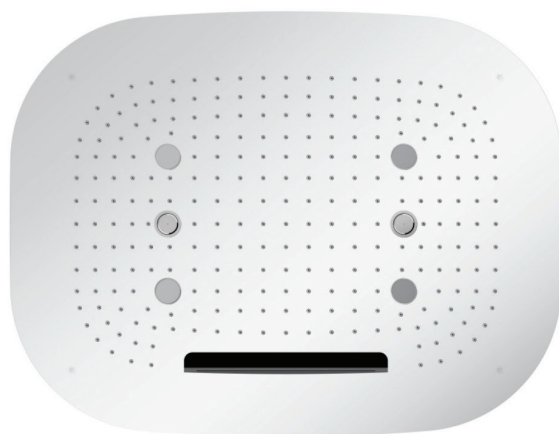

AQUABRASS

Shower Faucet Specifications

SF-T-01

FEATURES

High flow thermostat cartridge

Universal inlets for 3/4" and 1/2" connections (built-in female threads for 1/2" connections and male threads for 3/4" connections)

Reversible service check valves with filters and improved stop mechanism

Italian made nickel plated solid brass rough and Vernet thermostatic cartridge

Shut-off valve outlets: connections right, left or both sides simultaneously

FEATURES

Solid brass construction
 screwless decorative trim
 Thin contemporary style - 4 1/4" x 19 5/8" x 1/8"
 Decorative cylinder (x5) for shut-off valves and thermo control included
 Handles included
 Fits 3/4" thermo valve 3004

AQUABRASS

cura 945

25" x 19" recessed rainhead

3 FUNCTIONS

waterproof wallmount remote control for chromatherapy included

FEATURES

3 functions: rain, mist, cascading chute
Chromatherapy: 7 colors with adjustable light program
Stainless steel
Thermostatic valve required (minimum of 3 volume controls)