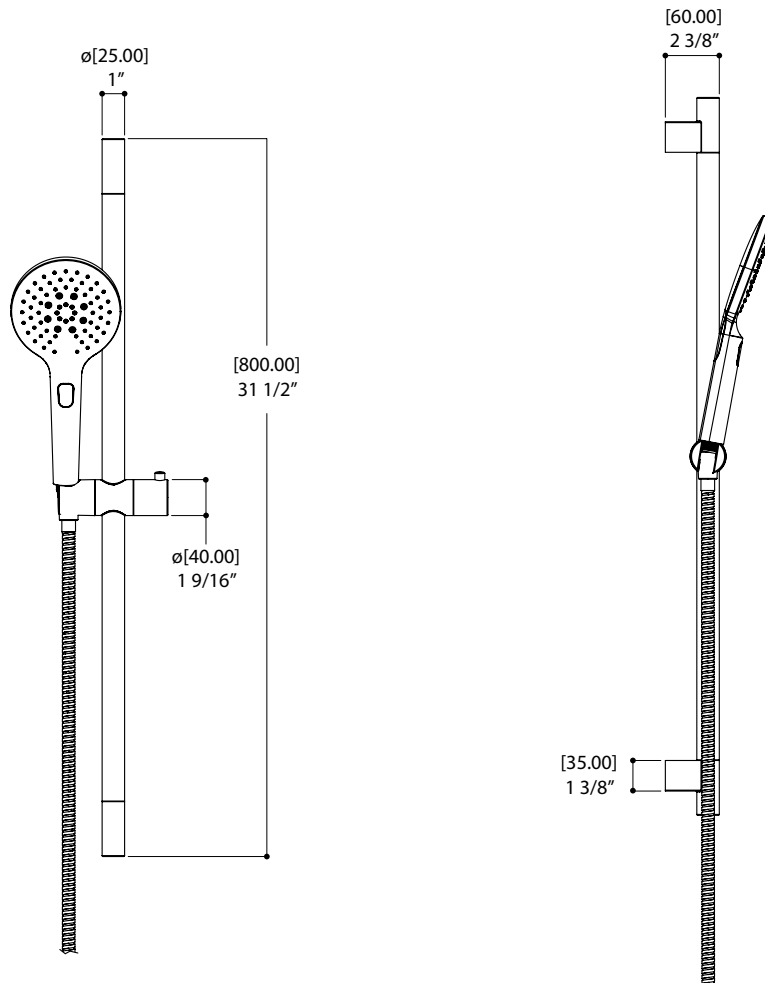

AQUABRASS

Shower Faucet Specifications

SF-T-01

FEATURES

High flow thermostat cartridge

Universal inlets for 3/4" and 1/2" connections (built-in female threads for 1/2" connections and male threads for 3/4" connections)

last revision: 11/10/2019

aquabrax.com

FEATURES

Round rail with adjustable sliding hook
 Push button 3 functions: rain, mist, jet
 5' to 6' expandable braided hose

Flow rate: 2.5 gpm
 Height: 31 1/2"

FINISHES

FEATURES

- Thermo insulation body
- 5/8" trim adjustment to elbow installation
- 1/2" NPT female connection

FINISHES

- Standard**
- Polished chrome (pc)
 - Brushed nickel (bn)
- Custom**
- 15 Custom finishes available
 - (ask your local Aquabrax authorized dealer for details)