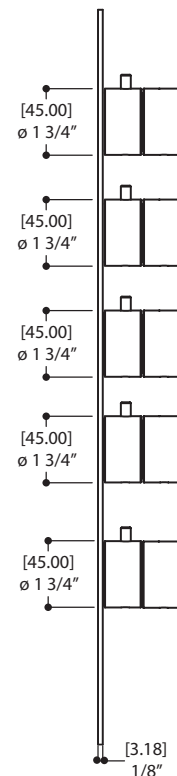

WARRANTY

Residential: Limited lifetime warranty to original purchaser
Commercial: Two years warranty
(Complete warranty available at www.aquabrace.com/warranty)