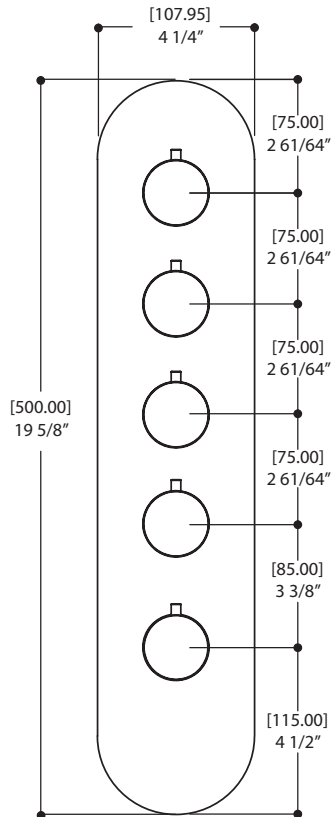

WARRANTY

Residential: Limited lifetime warranty to original purchaser
Commercial: Two years warranty
(Complete warranty available at www.aquabrace.com/warranty)