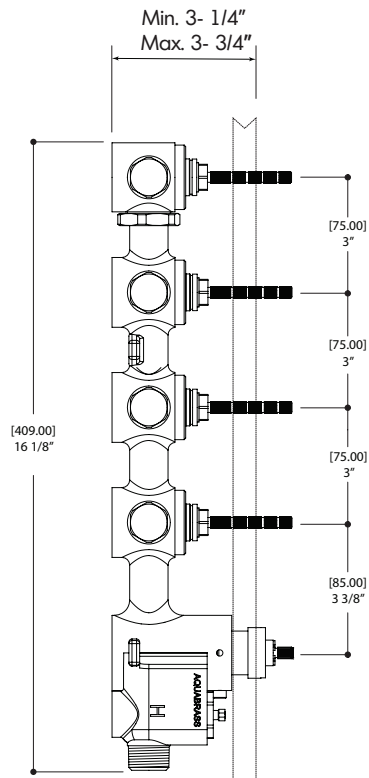

Aquabress cannot be held responsible for any technical or typographical errors or omissions contained within this document and reserves the right to make changes without prior notice.