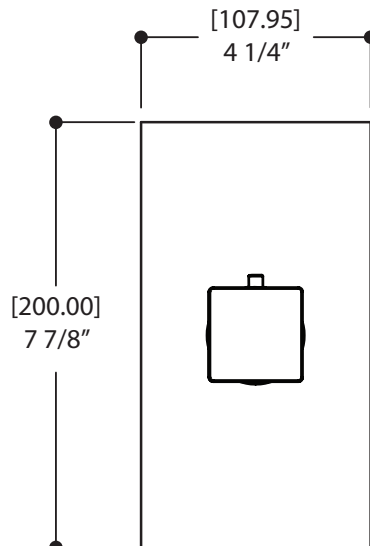

AQUABRASS

handshower set N3745

square handshower set with reinforced PVC hose

1 FUNCTION

FEATURES

Single function handshower
Solid brass waterway with hook
5' reinforced PVC hose
1/2" NPT female connection