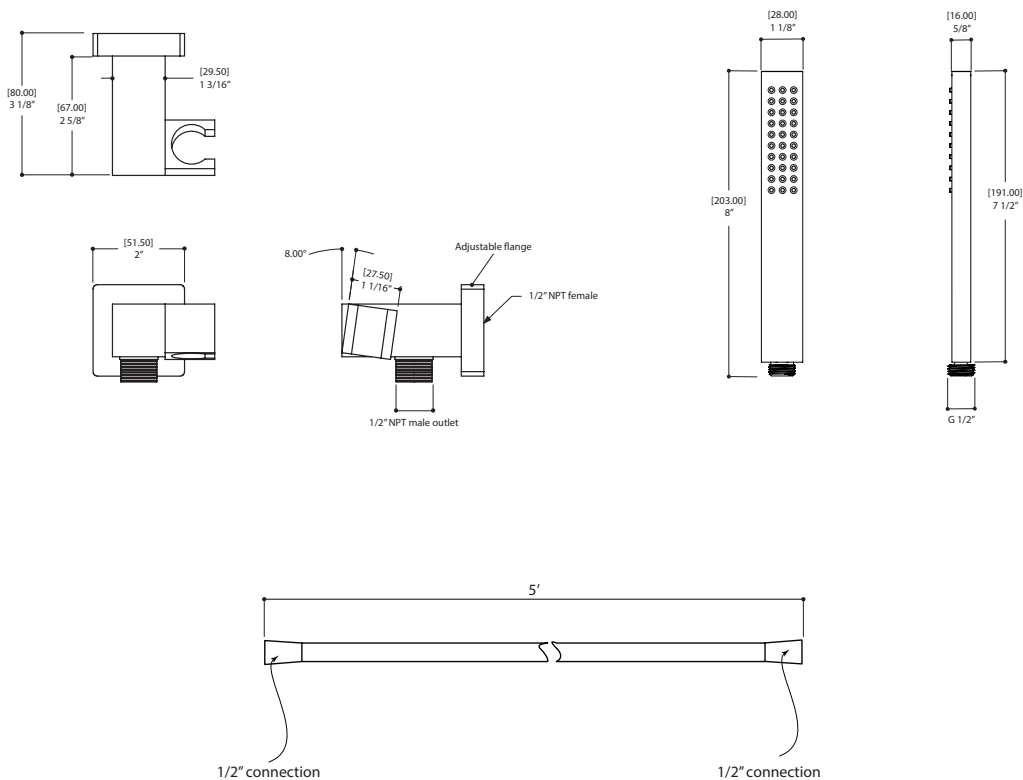

Aquabress cannot be held responsible for any technical or typographical errors or omissions contained within this document and reserves the right to make changes without prior notice.

Last revision: 18/06/2021

aquabress.com