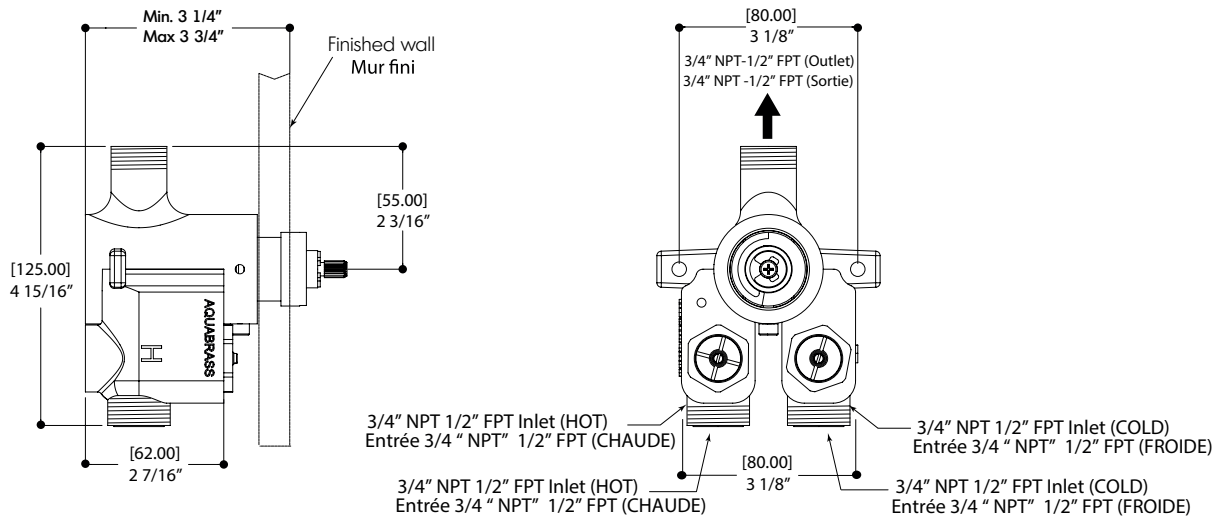

Universal inlets for 3/4" and 1/2" connections (built-in female threads for 1/2" connections and male threads for 3/4" connections)

Reversible service check valves with filters and improved stop mechanism

Commercial: Two years warranty

(Complete warranty available at www.aquabress.com/warranty)

FEATURES

Solid brass construction
 screwless decorative trim
 Thin contemporary style - 4 1/4" x 7 7/8" x 1/8"
 Decorative cylinder (x1) for thermo control included
 Handle included
 Fits 1/2" thermo valve 12000 - 3/4" thermo valve 3000