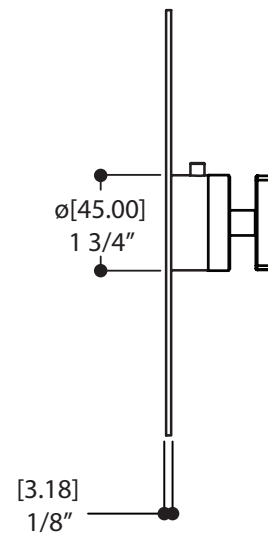

AQUABRASS

handshower set N3745

square handshower set with reinforced PVC hose

1 FUNCTION

FEATURES

Single function handshower
Solid brass waterway with hook
5' reinforced PVC hose
1/2" NPT female connection