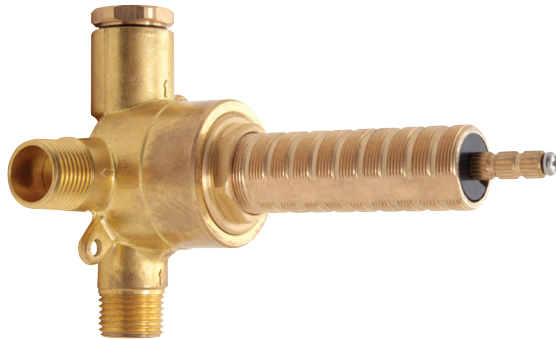

AQUABRASS

Shower Faucet Specifications SF-D-06 / SF-D-06G

FEATURES

Solid brass
 Four water inlets/outlets - NPT/sweat or PEX or Wirsbo
 Test cap
 Single diverter body for a 2- or 3-way diverter
 (shared and non-shared)
 Accommodates any wall thickness

Trim set for independent diverter #61934

2-3 way shared functions and 2-3 way non-shared functions

FEATURES

Solid brass plate
Handle included
Diverter with stop

FINISHES

Standard
Polished chrome (pc)
Brushed nickel (bn)
Electro black (ebk)
Brushed gold (bgd)

Commercial: Two years warranty

(Complete warranty available at www.aquabress.com/warranty)

FEATURES

Solid brass construction
 screwless decorative trim
 Thin contemporary style - 4 1/4" x 7 7/8" x 1/8"
 Decorative cylinder (x1) for thermo control included
 Handle included
 Fits 1/2" thermo valve 12000 - 3/4" thermo valve 3000

AQUABRASS

handshower set N3745

square handshower set with reinforced PVC hose

1 FUNCTION

FEATURES

Single function handshower
Solid brass waterway with hook
5' reinforced PVC hose
1/2" NPT female connection