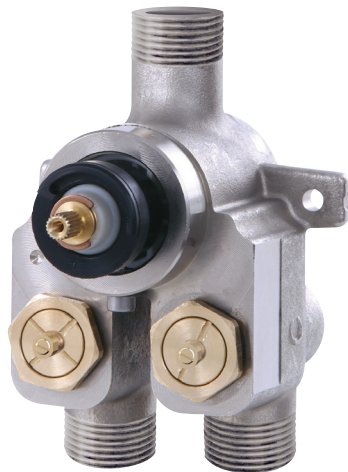

FEATURES

High flow thermostat cartridge

Universal inlets for 3/4" and 1/2" connections (built-in female threads for 1/2" connections and male threads for 3/4" connections)

Reversible service check valves with filters and improved stop mechanism

Italian made nickel plated solid brass rough and Vernet thermostatic cartridge

Requires **#1206** shut-off valve or **#61934** independent diverter

flow rate: 12 gpm at 45 psi

WARRANTY

Residential: Limited lifetime warranty to original purchaser

Commercial: Two years warranty

(Complete warranty available at www.aquabress.com/warranty)