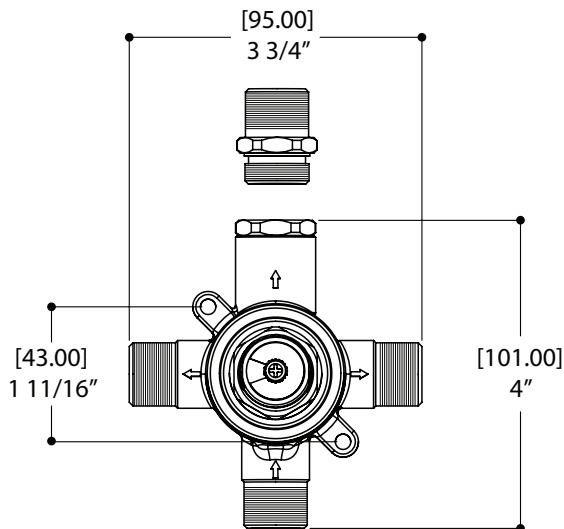

FEATURES

Solid brass
Four water inlets/outlets - NPT/sweat or PEX or Wirsbo
Test cap
Single diverter body for a 2- or 3-way diverter
(shared and non-shared)
Accommodates any wall thickness

Choice of 2-way shared / non-shared 3-way shared /
unshared cartridges with or without stops

Single outlet flow rate: 10gpm (38 L/min at 45PSI)
Combine outlet flow rate: 12gpm (45 L/min at 45PSI)*

WARRANTY

Residential: Limited lifetime warranty to original purchaser
Commercial: Two years warranty
(Complete warranty available at www.aquabrace.com/warranty)

CODE & COMPLIANCE