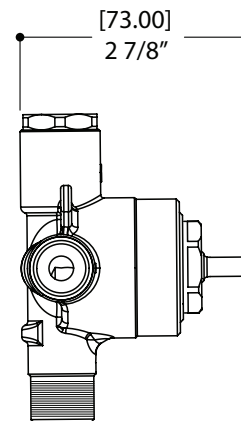

FEATURES

Solid brass
Four water inlets/outlets - NPT/sweat or PEX or Wirsbo
Test cap
Single diverter body for a 2- or 3-way diverter
(shared and non-shared)
Accommodates any wall thickness

Choice of 2-way shared / non-shared 3-way shared /
unshared cartridges with or without stops

Single outlet flow rate: 10gpm (38 L/min at 45PSI)
Combine outlet flow rate: 12gpm (45 L/min at 45PSI)*

WARRANTY

Residential: Limited lifetime warranty to original purchaser
Commercial: Two years warranty
(Complete warranty available at www.aquabrace.com/warranty)

CODE & COMPLIANCE